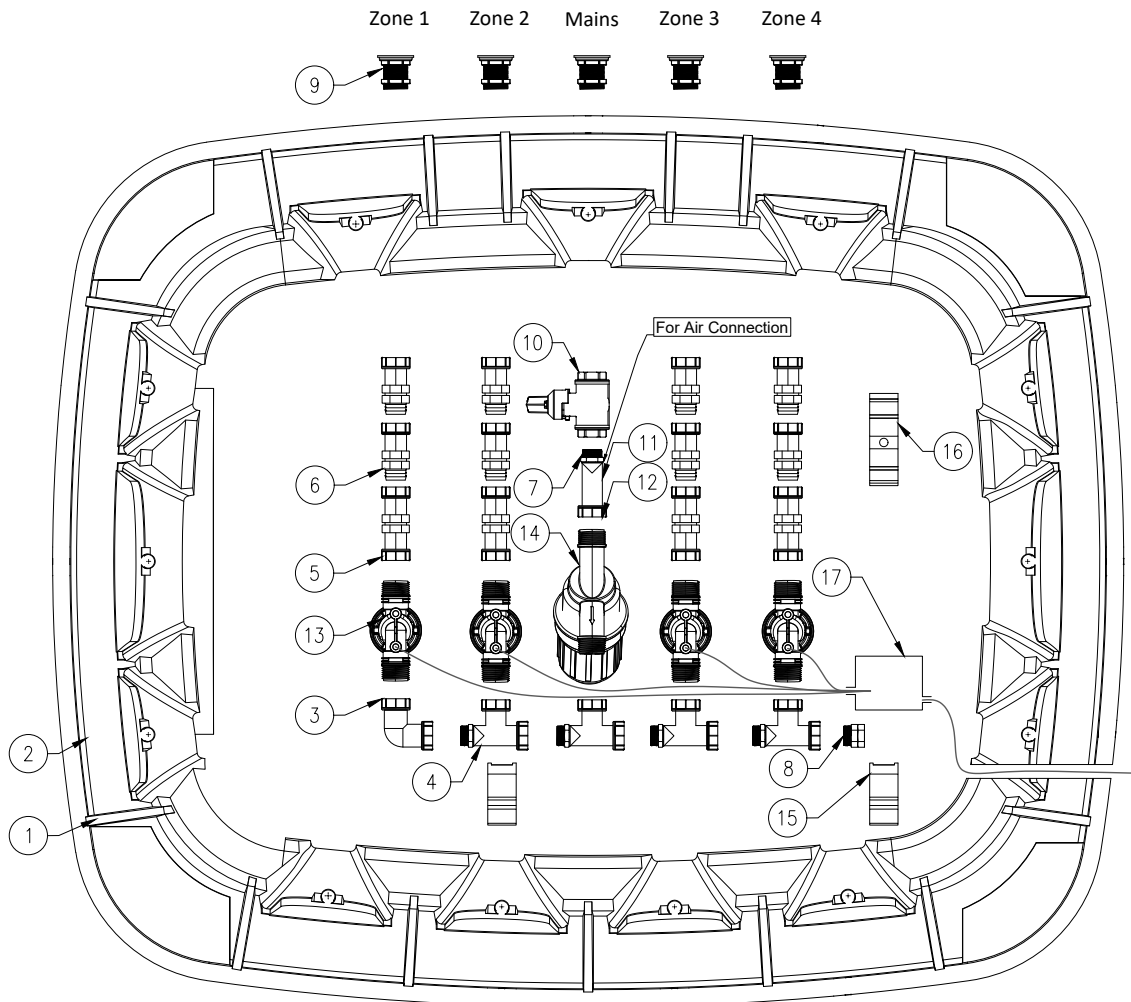

ASSEMBLED VALVE BOXES HDPE

7034314 - HUNTER ASSEMBLED VALVE BOX HDPE
1" MALE THREAD GREEN TYPE 4 VALVES

Hunter[®]

NR.	DESCRIPTION	PART NR.
1	Profec Valve box HDPE green type VB-1220	7033354
2	Profec Mounting plate HDPE green type VB-1220_BP	7033357
3	Tavlit Swivel elbow 90° PP 1" female thread with O-ring	7030808
4	Tavlit Swivel T-piece 90° PP 1" female x female thread	7030806
5	Tavlit Swivel socket PP 1" female thread 10bar	7033537
6	Tavlit Swivel adaptor PP 1" female thread x male thread	7030810
7	Tavlit Reducer nipple PP 1" x 3/4" male thread	7033560
8	Plug PP 1" male thread 10bar black	0121243
9	Profec Bulkhead fitting PP 1" male thread 10bar black	0110065
10	VIR Ball valve PP 1" female thread 16bar DN25 black	0401584
11	Tavlit Plug valve PP 3/4" male thread x female thread	7033668
12	Profec Quick coupler brass 3/4" female thread CD 40 12bar	0420118
13	Hunter Solenoid valve fibreglass-reinforced 1" male thread	7032966
14	Azud In-line filter 1" male thread 130micron disc black type	7033257
15	VDL Pipe clamp PP 32 mm black type B	0111175
16	VDL Pipe clamp extension PP 32 mm black type E	0111190
17	Gel connector cable 10 mm x 18 mm type GTQ 6	7033949