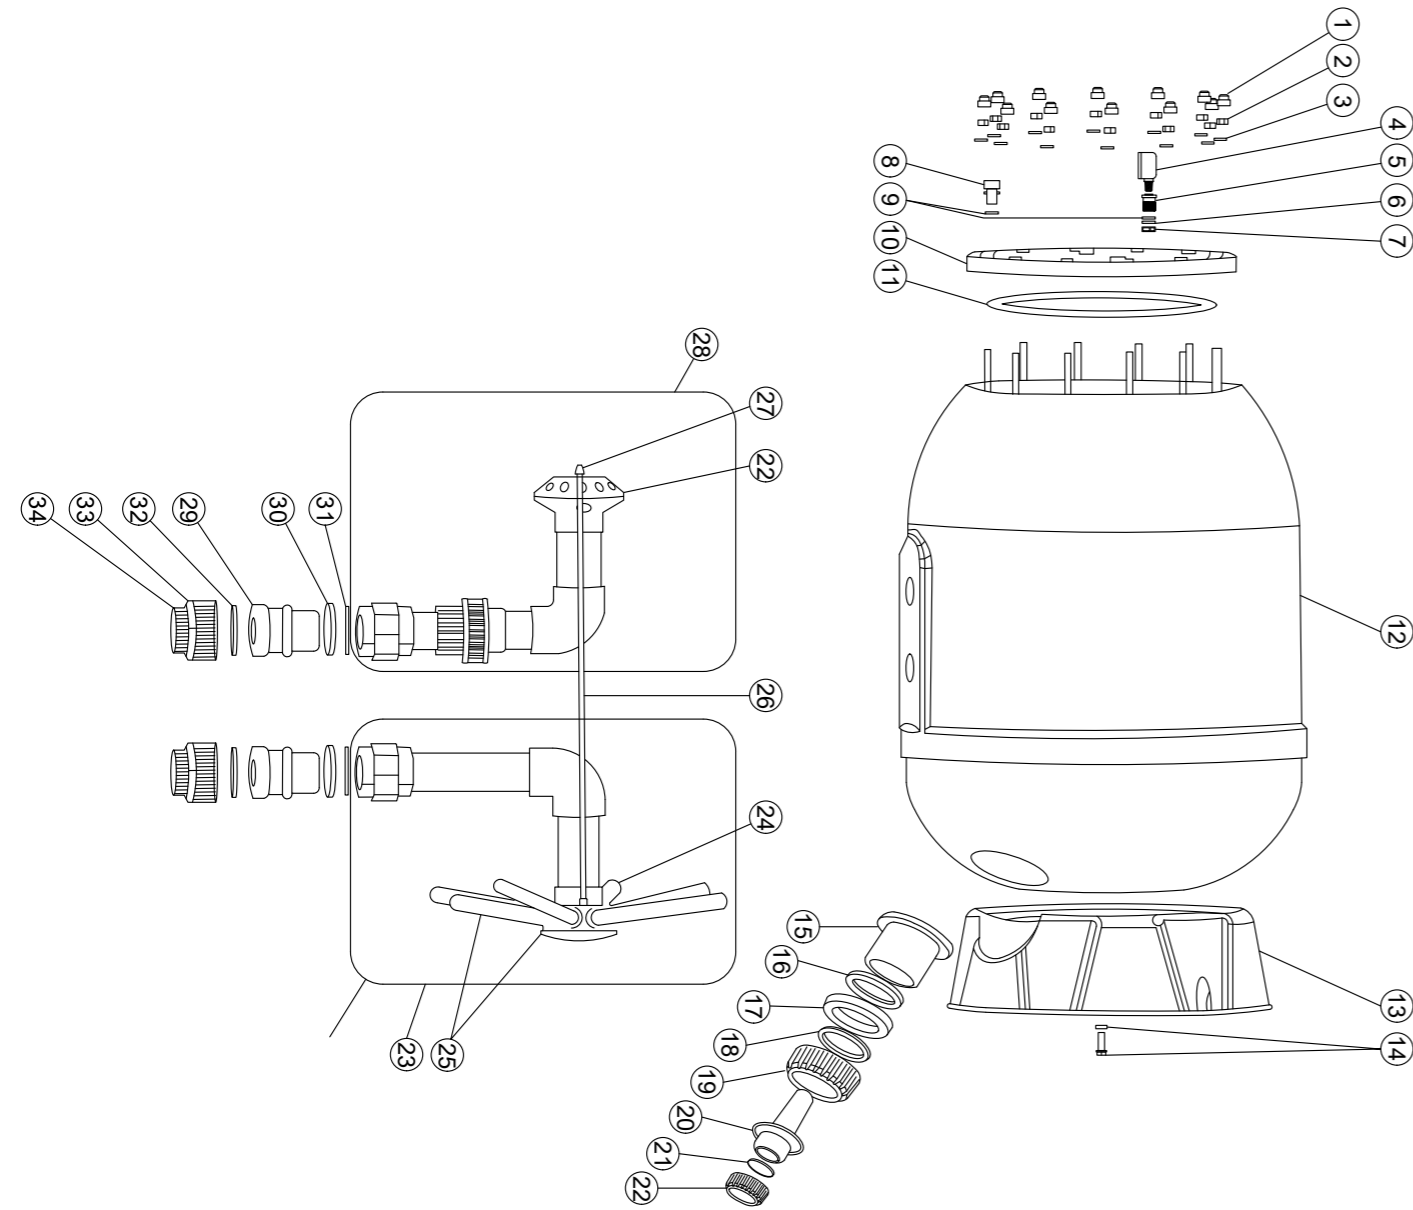

7035852/53/54 - NORSUP SAND FILTER, SUPRAV3 SM

7035852/53/54 - NORSUP SAND FILTER, SUPRAV3 SM

NR.	DESCRIPTION	PART NR.
1	Plastic Nut Cover	7037576
2	Nickel plated brass nut MB	7037577
3	V4A Washer MB	7037578
4	V4A thread pressure gauge 1/8"	7037579
5	V4A reducing adapter 1/4"-1/8"	7037580
6	V4A Adapter washer	7037581
7	V4A Adapter nut	7037582
8	Air release plug + Oring	7037583
9	Adapter Oring	7037584
10	Transparent lid Ø400 thickness 25mm	7037585
11	Lid O-Ring	7037586
12a	GRP body Ø500	
12b	GRP body Ø600	
12c	GRP body Ø750	
12d	GRP body Ø900	
13a	SUPRA filter base 500-600	7040272
13b	SUPRA filter base 750-900	7040273
14	Hex bolt with washer M8 A2	
15-22	Sand drain set	7037587
23a	SUPRA 500 lower internal pipe kit	7037588
23b	SUPRA 600 lower internal pipe kit	7037589
23c	SUPRA 750 lower internal pipe kit	7037602
23d	SUPRA 900 lower internal pipe kit	
24+25a	SUPRA 500 Lateral distributor 50 mm 6 exits with arms	7037590
24+25b	SUPRA 600 Lateral distributor 50 mm 6 exits with arms	7037591
24+25c	SUPRA 750 Lateral distributor 63 mm 8 exits with arms	7037603
24+25d	SUPRA 900 Lateral distributor 63 mm 8 exits with arms	
26a	Air suction tube 6mm for SUPRA 500	7037592
26b	Air suction tube 6mm for SUPRA 600	7037593
26c	Air suction tube 6mm for SUPRA 750	7037604
26d	Air suction tube 6mm for SUPRA 900	
27	Air suction nozzle 6mm	7037594
28a	SUPRA 500 upper internal pipe kit	7037595
28b	SUPRA 600 upper internal pipe kit	7037596
28c	SUPRA 750 upper internal pipe kit	7037605
28d	SUPRA 900 upper internal pipe kit	
29	SUPRA filter external union base 1,5"	7037597
30	SUPRA Union base O-Ring	7037598
31	SUPRA internal flat gasket	7037599
32	SUPRA socket O-Ring	7040309
33	Union nut	7040310
34a	Connector socket 50	7037600
34b	Connector socket 63	7037601
	Filter valve connection kit for Suprav3 500, 600	7039097
	Filter valve connection kit for Suprav3 750	7039098