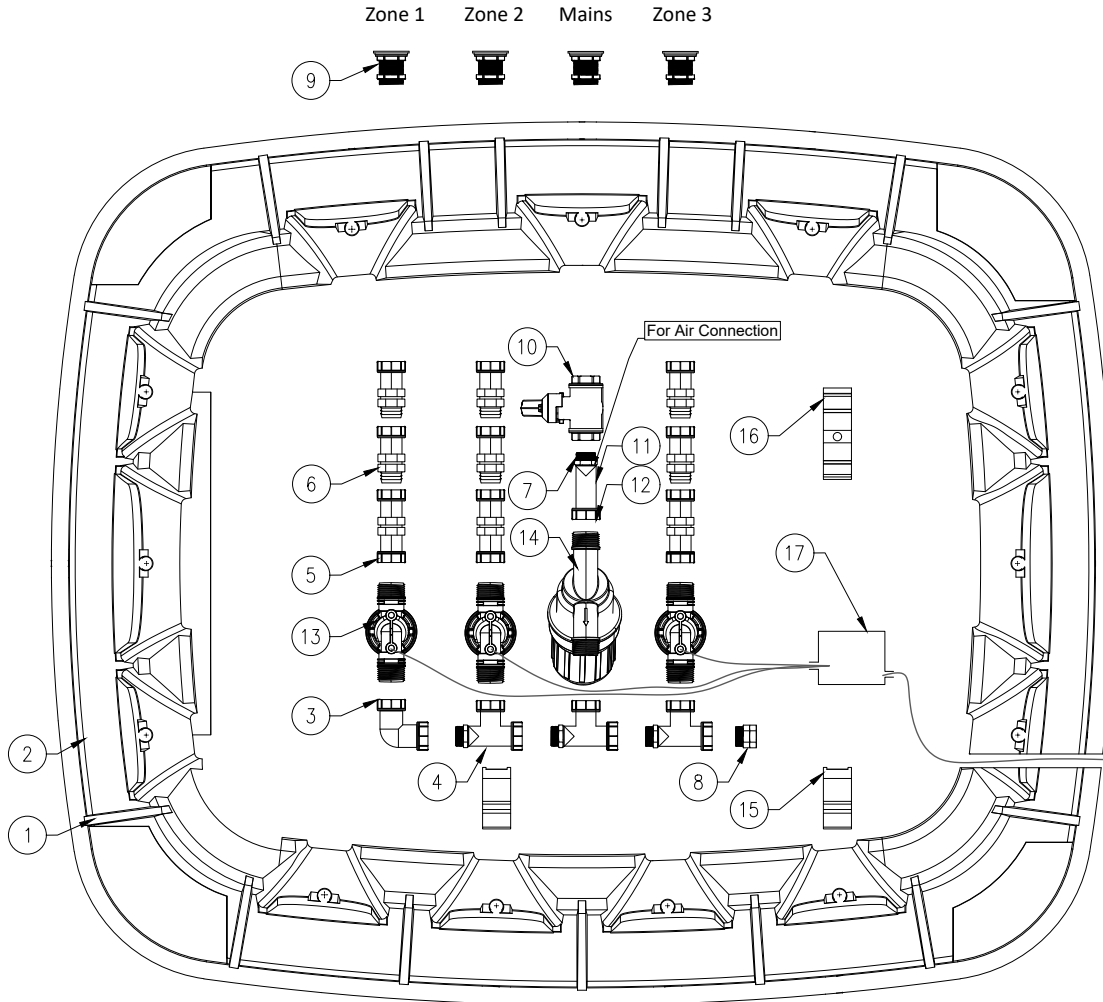

ASSEMBLED VALVE BOXES HDPE

7034311 - RAIN BIRD ASSEMBLED VALVE BOX HDPE
1" MALE THREAD GREEN TYPE 3 VALVES

NR.	DESCRIPTION	PART NR.
1	Profec Valve box HDPE green type VB-1220	7033354
2	Profec Mounting plate HDPE green type VB-1220_BP	7033357
3	Tavlit Swivel elbow 90° PP 1" female thread with O-ring	7030808
4	Tavlit Swivel T-piece 90° PP 1" female x female thread	7030806
5	Tavlit Swivel socket PP 1" female thread 10bar	7033537
6	Tavlit Swivel adaptor PP 1" female thread x male thread	7030810
7	Tavlit Reducer nipple PP 1" x 3/4" male thread	7033560
8	Plug PP 1" male thread 10bar black	0121243
9	Profec Bulkhead fitting PP 1" male thread 10bar black	0110065
10	VIR Ball valve PP 1" female thread 16bar DN25 black	0401584
11	Tavlit Plug valve PP 3/4" male thread x female thread	7033668
12	Profec Quick coupler brass 3/4" female thread CD 40 12bar	0420118
13	Rain Bird Solenoid valve glass-filled polypropylene 1" male	7021677
14	Rain Bird In-line filter PP 1" male thread 8bar 130micron	7019389
15	VDL Pipe clamp PP 32 mm black type B	0111175
16	VDL Pipe clamp extension PP 32 mm black type E	0111190
17	Gel connector cable 10 mm x 18 mm type GTQ 6	7033949