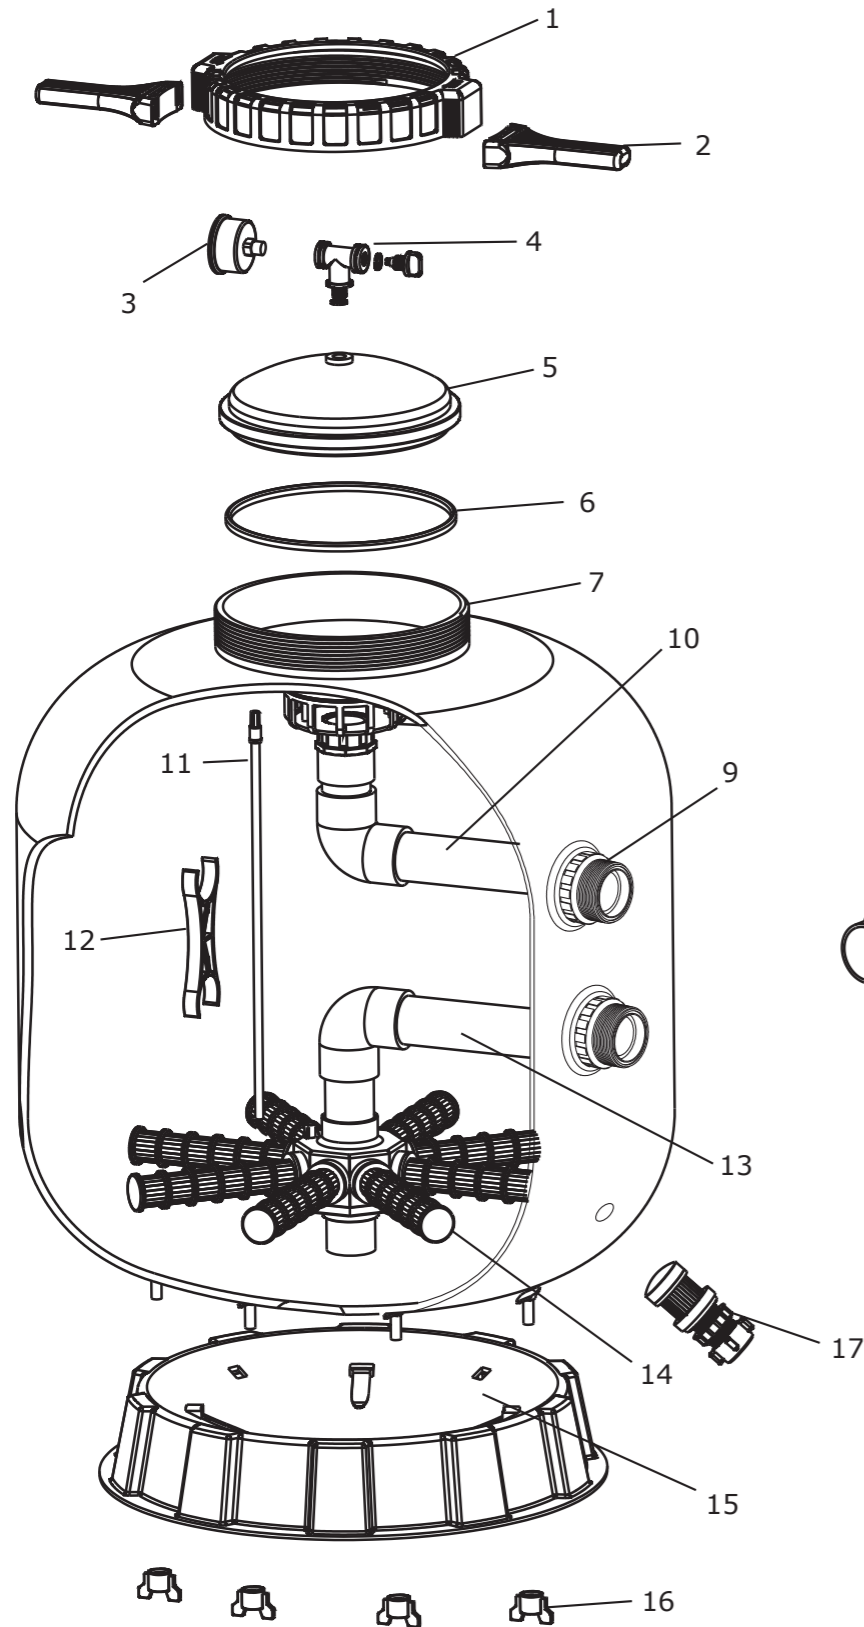

FLOTIDE POOL FILTER S500R - S650R

FLOTIDE POOL FILTER S500R - S650R

NR.	DESCRIPTION	FOR FILTER	PART NR. INCLUDES	PART NR.
1	Ringlock nut		1	7009316
2	Spinner for ringlock		1	7009292
3	Oil pressure gauge		1	7009341
4	Exhaust switch		1	7009345
5	Cover ring lock type lip ring		1	7009312
6	Lip ring for lock cover		1	7009331
7a	Filter tank Ringlock	S500R	1	
7b	Filter tank Ringlock	S650R	1	
8	Multiport valve 1 1/2"		1	0891915
9	1.5" Connector Plate Side Mount		1	
10a	Top part of the inner tank system	S500R	1	
10b	Top part of the inner tank system	S650R	1	
11a	RingLock Air Vent Pipe	S500R	1	
11b	RingLock Air Vent Pipe	S650R	1	
12	1.5" Tank System Support		1	
13a	Bottom part of the inner tank system	S500R	1	
13b	Bottom part of the inner tank system	S650R	1	
14	Lateral 126mm	S500R-S650R	8	7009309
15	Filter Base	S500R-S650R	1	
16	Fastener for Filter Base		4	
17	Water drain set		1	7009343