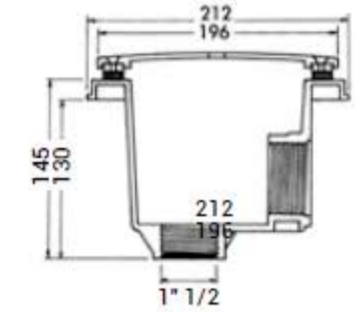

See p.67 - Coloured parts