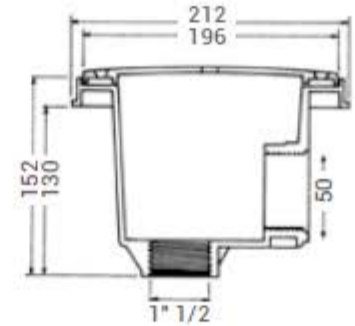

Cofies Main Drains	Concrete Item	Vinyl Item
50 mm Cofies main drain (x 2)	3254PAK2	3255PAK2
2" Cofies main drain (x 2)	3252PAK2	3253PAK2*

(x 2: to comply with the anti-entrapment standard)
 *Available in coloured parts

3254

3252

 See p.67 - Coloured parts