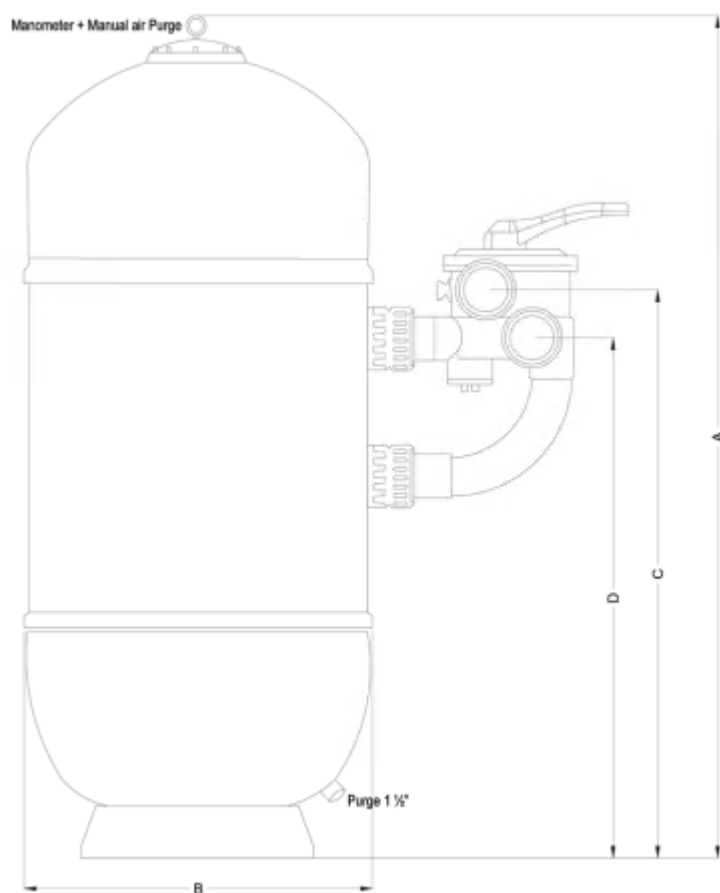

Deepbed filter

Material: Polyester gelcoated
Connection: male thread
Working pressure: 2,5 bar
Maximal temperature: 42°C
Colour: white

Dimensions (all dimensions in mm):

Item number	A	B	C	D
7016534	1600	650	1121	1060
7017126	1700	800	1121	1060
7017127	1750	950	1168	1100