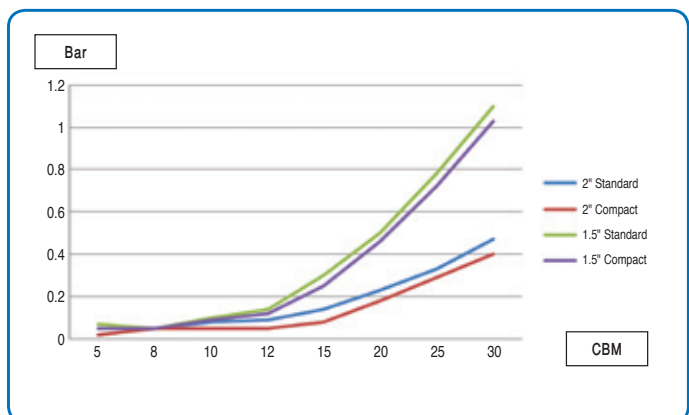

1.5-2" EITAN SCREEN FILTERS HEAD LOSS