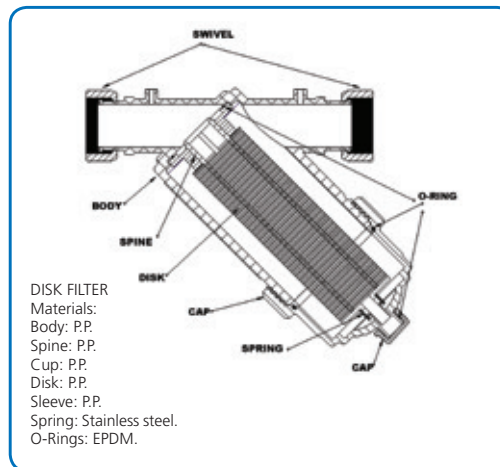

Eitan Manual Filters

Technical Specifications:

- Max. working pressure: 10 bar (145 psi).
- Threads: B.S.P.T. or N.P.T.
- Available sizes: ¾" -2".
- Flow rates: 5-20 m³/h (22- 88 gpm).
- Filtration elements: Disc, Nylon / Stainless steel screen.

	Standard				Compact	
	¾"	1"	1½"	2"	1½"	2"
Flow Rate m3/h (gpm)	5 (22)	5 (22)	15(66)	20 (88)	15(66)	20 (88)
Screen Filter Area cm² (inch²)	140 (22)	140 (22)	552 (85)	670 (104)	420 (65)	420 (65)
Disk Filter area cm² (inch²)	180 (28)	180 (28)	385 (60)	488 (75)	290 (45)	290 (45)
Nylon Screen Mesh Range	40-200	40-200				
Stainless Steel Mesh Range	80-200	80-200	80-200	80-200	80-200	80-200
Disk Mesh Range	80-140	80-140	80-140	80-140	80-140	80-140

1½"-2"