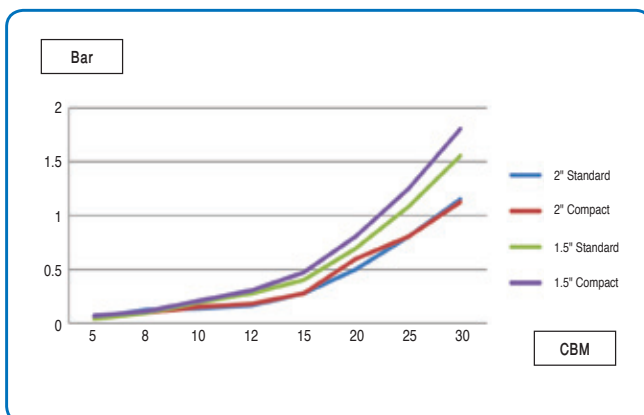

1.5-2" EITAN DISC FILTERS HEAD LOSS