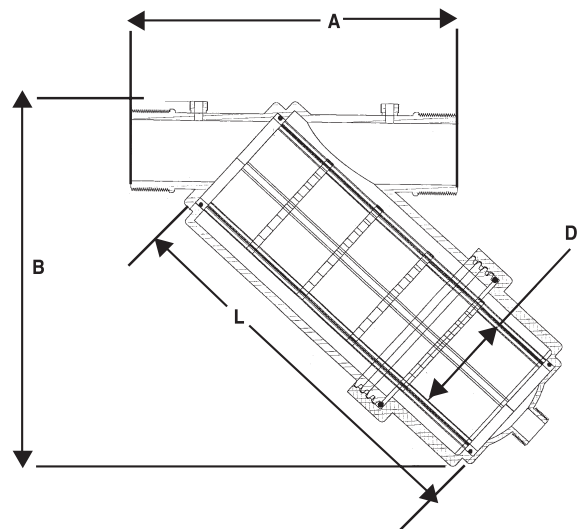

## Physical Dimensions

size	standard								compact			
	3/4"		1"		1 1/2"		2		1 1/2"		2	
	mm	inch	mm	inch	mm	inch	mm	inch	mm	inch	mm	inch
<b>a</b>	121	4.8	121	4.8	257	10.3	257	10.3	257	10.3	257	10.3
<b>B</b>	160	6.4	160	6.4	240	9.6	270	10.8	220	8.8	220	8.8
<b>L</b>	153	6.1	153	6.1	220	8.8	265	10.6	170	6.8	170	6.8
<b>D</b>	31	1.2	31	1.2	80	3.2	80	3.2	80	3.2	80	3.2

## Weight

size	standard				compact	
	3/4"	1"	1 1/2"	2	1 1/2"	2
<b>Kg</b>	0.3	0.3	1.3	1.5	1.1	1.25
<b>Lbs.</b>	0.7	0.7	2.9	3.3	2.4	2.8

## Filter elements:

In order to respond to market various needs Tavlit offers two types of filter elements for the Eitan filters:

Screen: Nylon or Stainless steel.

Discs: Grooved plastic discs stacked together on a spine.