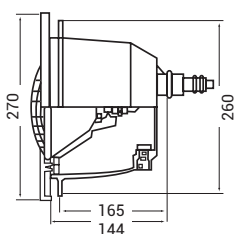

300W halogen lights

HALOGEN LIGHTS: THE CLASSIC LIGHTS WE CAN'T DO WITHOUT!

- **White** lighting
- Compatible with new PAR 56 bulbs
- **300W power output**

3478

3481

061510130200

DESIGN LIGHT COFIES

Description	Concrete Item	Vinyl Item	Panel Item
Cofies 300W lights	3478	3481	3487

ACCESSORIES COFIES

Description	ITEM
Deck Box euro	3495EURO
Optical light design 300W	3486

HALOGEN LIGHTS KRIPSOL®

Description	Concrete Item	Vinyl Item
White lighting with cable	061510130200	061520130200

COLOURED 300 W LIGHTS