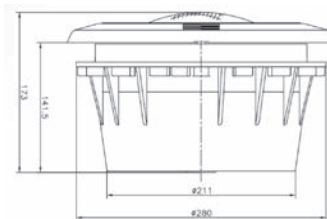

061510130200

DESIGN LIGHT COFIES

Description	Concrete Item	Vinyl Item	Panel Item
Cofies 300W lights	3478	3481	3487

ACCESSORIES COFIES

Description	ITEM
Deck Box euro	3495EURO
Optical light design 300W	3486

HALOGEN LIGHTS KRIPSOL®

Description	Concrete Item	Vinyl Item
White lighting with cable	061510130200	061520130200

COLOURED 300 W LIGHTS

Description	ITEM
Light Grey colour Deck box	3495EUROLG
Sand Color Deck Box	3495EUROSA
Dark Grey Design 300W light	3481DGR
Light Grey Design 300W light	3481LG
Sand Design 300W light	3481SA