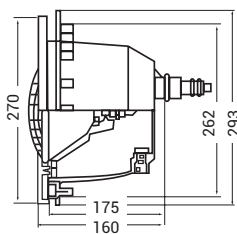

300W halogen lights

HALOGEN LIGHTS: THE CLASSIC LIGHTS WE CAN'T DO WITHOUT!

- **White** lighting
- Compatible with new PAR 56 bulbs
- **300W power output**

3478

3481

061510130200

DESIGN LIGHT COFIES

Description	Concrete Item	Vinyl Item	Panel Item
Cofies 300W lights	3478	3481	3487

ACCESSORIES COFIES

Description	ITEM
Deck Box euro	3495EURO
Optical light design 300W	3486

HALOGEN LIGHTS KRIPSOL®

Description	Concrete Item	Vinyl Item
White lighting with cable	061510130200	061520130200

COLOURED 300 W LIGHTS