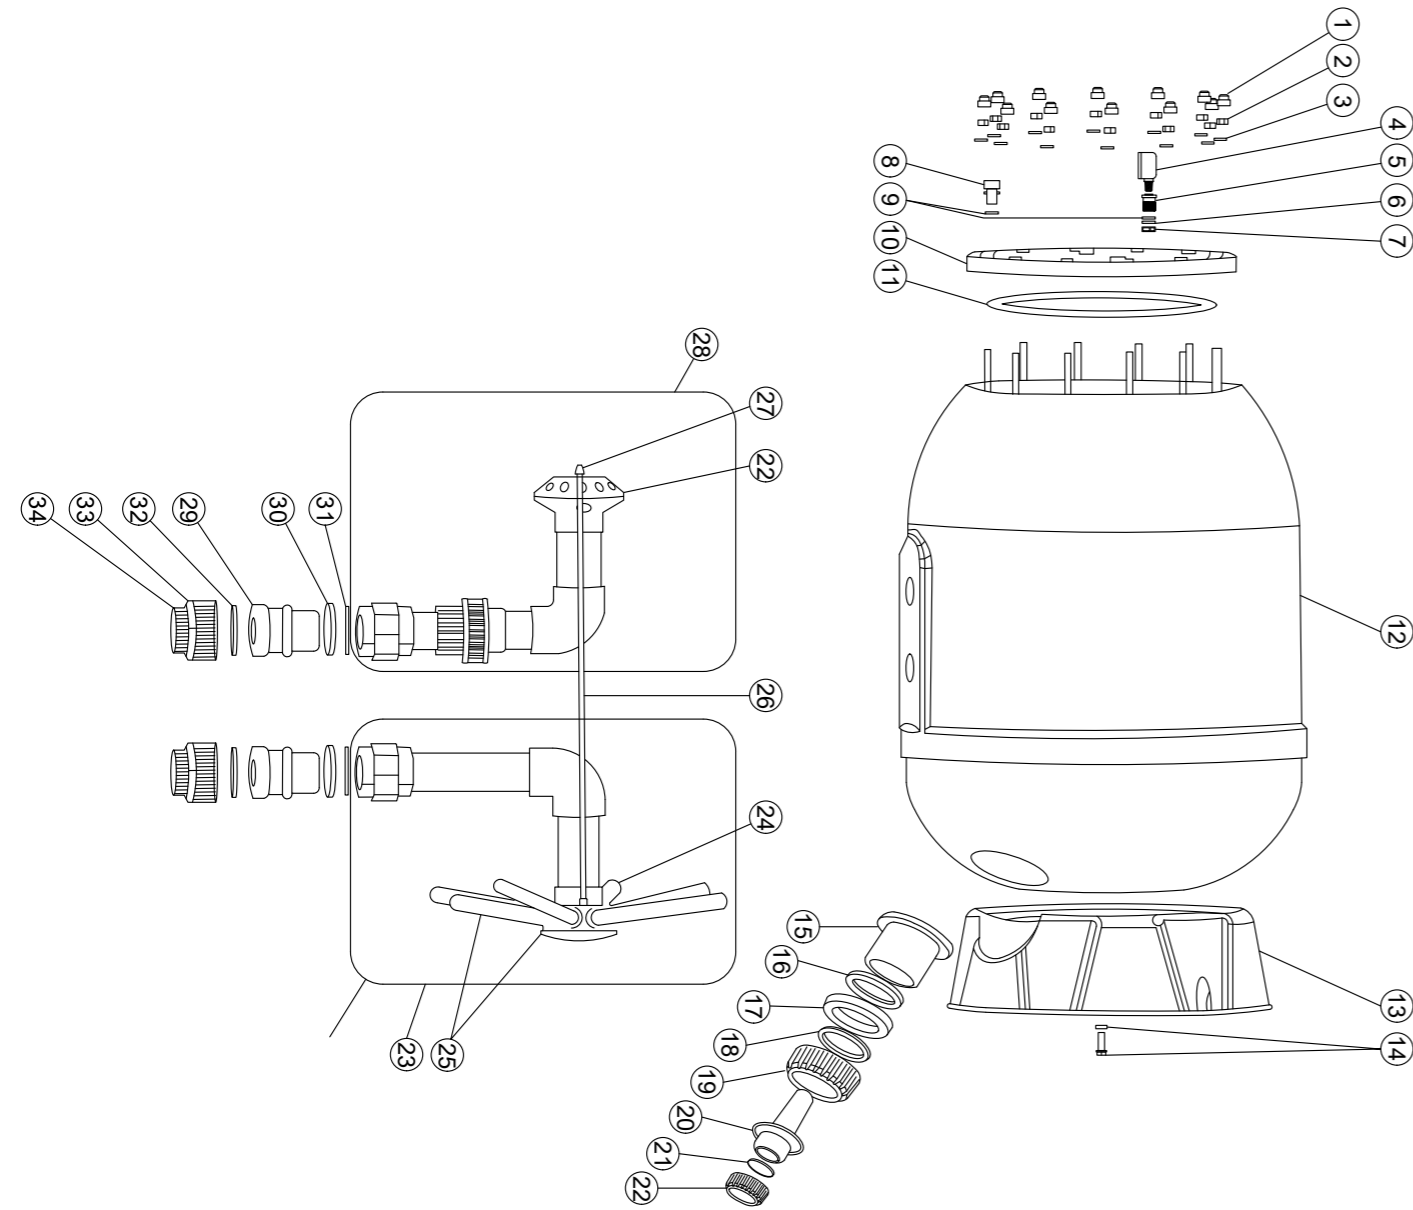

7035852/53/54 - NORSUP SAND FILTER, SUPRAV3 SM

7035852/53/54 - NORSUP SAND FILTER, SUPRAV3 SM

NR.	DESCRIPTION	PART NR.
1	Plastic Nut Cover	7037576
2	Nickel plated brass nut MB	7037577
3	V4A Washer MB	7037578
4	V4A thread pressure gauge 1/8"	7037579
5	V4A reducing adapter 1/4"-1/8"	7037580
6	V4A Adapter washer	7037581
7	V4A Adapter nut	7037582
8	Air release plug + Oring	7037583
9	Adapter Oring	7037584
10	Transparent lid Ø400 thickness 25mm	7037585
11	Lid O-Ring	7037586
12a	GRP body Ø500	
12b	GRP body Ø600	
12c	GRP body Ø750	
12d	GRP body Ø900	
13a	SUPRA filter base 500-600	
13b	SUPRA filter base 750-900	
14	Hex bolt with washer M8 A2	
15-22	Sand drain set	7037587
23a	SUPRA 500 lower internal pipe kit	7037588
23b	SUPRA 600 lower internal pipe kit	7037589
23c	SUPRA 750 lower internal pipe kit	7037601
23d	SUPRA 900 lower internal pipe kit	
24+25a	SUPRA 500 Lateral distributor 50 mm 6 exits with arms	7037590
24+25b	SUPRA 600 Lateral distributor 50 mm 6 exits with arms	7037591
24+25c	SUPRA 750 Lateral distributor 63 mm 8 exits with arms	7037602
24+25d	SUPRA 900 Lateral distributor 63 mm 8 exits with arms	
26a	Air suction tube 6mm for SUPRA 500	7037592
26b	Air suction tube 6mm for SUPRA 600	7037593
26c	Air suction tube 6mm for SUPRA 750	7037603
26d	Air suction tube 6mm for SUPRA 900	
27	Air suction nozzle 6mm	7037594
28a	SUPRA 500 upper internal pipe kit	7037595
28b	SUPRA 600 upper internal pipe kit	7037596
28c	SUPRA 750 upper internal pipe kit	7037604
28d	SUPRA 900 upper internal pipe kit	
29	SUPRA filter external union base 1,5"	7037597
30	SUPRA Union base O-Ring	7037598
31	SUPRA internal flat gasket	7037599
32	SUPRA socket O-Ring	
33	Union nut	
34a	Connector socket 50	7037600
34b	Connector socket 63	7037605
	Filter valve connection kit for Suprav3 500, 600	7039097
	Filter valve connection kit for Suprav3 750	7039098