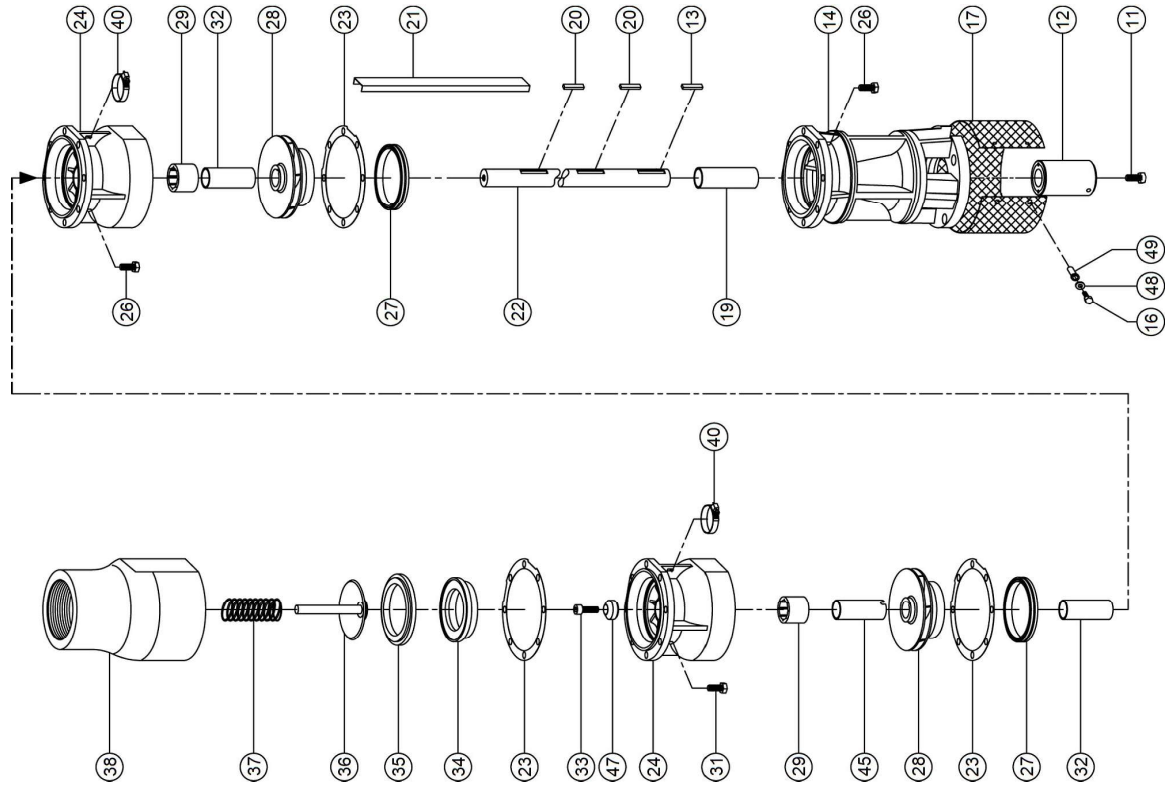

# rovatti pompe

6E-60/12E-630

6E-60/12E-630

Pos.	Basket	Code	Description	Qty
11	□	3VTCEI011TA	Screw	1
12	□	205990T	Coupling	1
13	□	3LI010TA	Key	1
14	□	2185260F/A	Suction support	1
16	□	3VTE067TA	Screw	2
17	□	216485T	Suction grid	1
19	□	216493T	Bush	1
20	□	3LI044TA	Key	12
21	□	218544T12	Cable guard	1
22	□	218534T12	Shaft	1
23	□	205466F	Gasket	13
24	□	218522AF/A	Diffuser	12
26	□	3VTE002T	Screw	96
27	□	219554F	Wear ring	12
28	□	218525T00/A	Impeller	12
29	□	204273F	Bearing	12
31	□	3VTE002T	Screw	8
32	□	204275T	Bush	11
33	□	3VTCEI035TA	Screw	1
34	□	218538AF/A	Fitting	1

6E-60/12E-630

Pos.	Basket	Code	Description	Qty
35	□	205241F	Gasket	1
36	□	218537T	Valve	1
37	□	206298T	Spring	1
38	□	2185300F/A	Valve body	1
40	□	3N0024	Clamp	2
45	□	218541T	Bush	1
47	□	209938T	Washer	1
48	□	3RP004TA	Washer	2
49	□	3N0199	Insert	2