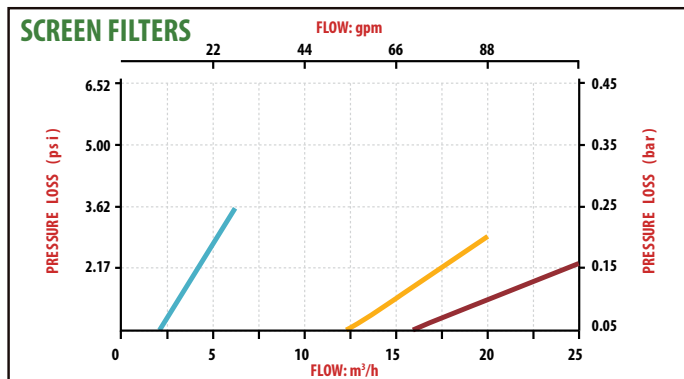

1", 1.5" and 2" Large-Capacity RBY Filters

Filter Features

Disc Filter: These 120 mesh filters are made up of over a hundred grooved discs that allow water to pass while trapping debris. Less maintenance required due to large surface area.

Durable: Made of long-lasting engineering-grade plastic.

Movable Discs: threaded closure system locks discs into place while in operation and allows them to be decompressed for easy cleaning of the filter unit.

Screen Filter: The 120 mesh stainless steel screen filters are easy to clean and provide reliable filtration.

Durable: Made of durable 316 stainless steel (AISI). The frame is made of polypropylene.

Easy to Clean: Just rinse and replace.

Specifications

These filters shall provide in line filtration for flows ranging from 33 gpm to 110 gpm with a maximum pressure of 116 psi. The product will allow for manual removal and cleaning of the filter cartridge (disc or screen) without the requirement of a tool. The product will be equipped with ports for pressure gages and an auxiliary capped port that can be drilled out to provide draining or depressurization.

The filters do not provide pressure regulation.

Flow Rate vs. Pressure Loss

Large Capacity Filters
120 Mesh / 130 micron

Filter Housing Dimensions

Model	A-B	H	W	X	D
1"	1" NPT	6.81"	7.48"	6.22"	3.27"
1.5"	1.5" NPT	9.53"	10.28"	9.92"	5.67"
2"	2" NPT	9.76"	10.63"	10.51"	5.67"