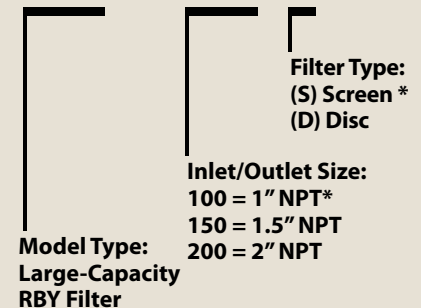

Specifications

• Inlet / Outlet Size:

1" Models: 1" NPT

1.5" Models: 1.5" NPT

2" Models: 2" NPT

Filtration:

Screen Filter: 120 Mesh (130 Micron)

Plastic Filter Discs: 120 Mesh (130 Micron)

Filter Types

Screen Filter: The 120 mesh screen filters are easy to clean and provide reliable filtration.

Plastic Filter Discs: These filters are made up of over a hundred grooved discs that allow water to pass while trapping debris. Less maintenance required due to large surface area.

Models

- LCRBY100D
- 1" Large-Capacity Disc Filter
- LCRBY150S
- 1.5" Large-Capacity Screen Filter
- LCRBY150D
- 1.5" Large-Capacity Disc Filter
- LCRBY200S
- 2" Large-Capacity Screen Filter
- LCRBY200D
- 2" Large-Capacity Disc Filter

How To Specify

LCRBY - 200 - S

* Screen not available in 1" model

1", 1.5" and 2" Large-Capacity RBY Filters

Filter Features

Disc Filter: These 120 mesh filters are made up of over a hundred grooved discs that allow water to pass while trapping debris. Less maintenance required due to large surface area.