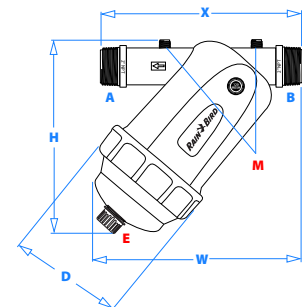

Specifications

These filters shall provide in line filtration for flows ranging from 33 gpm to 110 gpm with a maximum pressure of 116 psi. The product will allow for manual removal and cleaning of the filter cartridge (disc or screen) without the requirement of a tool. The product will be equipped with ports for pressure gages and an auxiliary capped port that can be drilled out to provide draining or depressurization.

The filters do not provide pressure regulation.

Flow Rate vs. Pressure Loss

Large Capacity Filters
120 Mesh / 130 micron

Filter Housing Dimensions

Model	A-B	H	W	X	D
1"	1" NPT	6.81"	7.48"	6.22"	3.27"
1.5"	1.5" NPT	9.53"	10.28"	9.92"	5.67"
2"	2" NPT	9.76"	10.63"	10.51"	5.67"