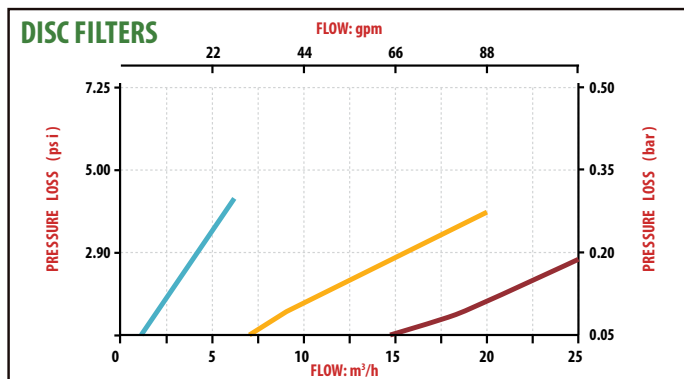

Specifications

These filters shall provide in line filtration for flows ranging from 33 gpm to 110 gpm with a maximum pressure of 116 psi. The product will allow for manual removal and cleaning of the filter cartridge (disc or screen) without the requirement of a tool. The product will be equipped with ports for pressure gages and an auxiliary capped port that can be drilled out to provide draining or depressurization.

The filters do not provide pressure regulation.

Flow Rate vs. Pressure Loss

Large Capacity Filters
120 Mesh / 130 micron

Filter Housing Dimensions

Model	A-B	H	W	X	D
1"	1" NPT	6.81"	7.48"	6.22"	3.27"
1.5"	1.5" NPT	9.53"	10.28"	9.92"	5.67"
2"	2" NPT	9.76"	10.63"	10.51"	5.67"