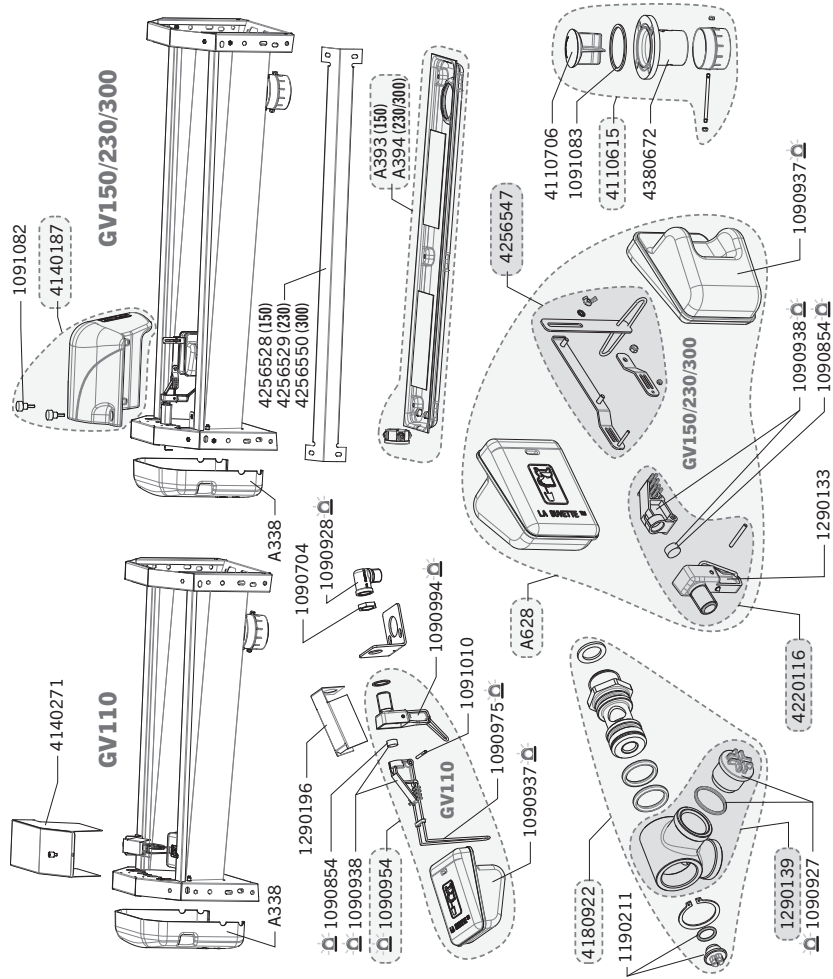

7028185 - LA BUVETTE RAPID-DRAIN TROUGH, TYPE GV 4320 L/H 66 LTR

7028185 - LA BUVETTE RAPID-DRAIN TROUGH, TYPE GV 4320 L/H 66 LTR

NR.	DESCRIPTION	PART NR.
1090704	10 x Nuts 1/2 Cz	
1090854	5 x Valve Seal 5/4 - Blister Pack	
1090927	3 x Plug / Washers 3/4" - Blister Pack	7031755
1090928	Bent Junction 1/2 Cz - Blister Pack	7031756
1090937	Float Thermolac / Prebac / Biglac - Blister Pack	
1090938	Valve Body Thermolac / Prebac / Biglac - Blister Pack	
1090954	Std Pressure Valve Prebac - Blister Pack	
1090975	2 x Big Pin Springs - Blister Pack	
1090994	1 x Jet Biglac-Prebac Ø7 - Std Pressure - Blister Pack	
1091010	5 x Stainless Steel Axles	
1091082	4 x Knurled Knobs Lb/Gv - Bag	
1091083	2 x Drain Plug Joints Gv - Bag	
1190211	Plug 1/4" With Joint	
1290133	1 x Jet Ø9 Lb/Gv - 72 L/Mh	
1290139	Swivel Body + Plug And Joint	
1290196	Stainless Steel Deflector For 72/100 L-Mn Valve	
4110615	Full Drain Set Gv	
4110706	Drain Plug Gv	
4140187	Valve Cover With Screws Lb/Gv	
4140271	Stainless Steel Cover For Gv 110	
4180922	Full Swivel Set Lb	
4220116	Valve Body + Jet For Float Valves 72/100	
4256528	Reinforcing Angle Gv 150 With Screws	
4256529	Reinforcing Angle Gv 230 With Screws	
4256547	Leverarm For Floatvalve 72 L	
4256550	Angle Gv 300	
4380672	Drain Plug Body Gv	
A338	Extra Side Cover With Screws	
A393	El Set Lb/Gv 150	
A394	El Set Lb/Gv 230/300	
A628	Valve 72 L/Min	7028202