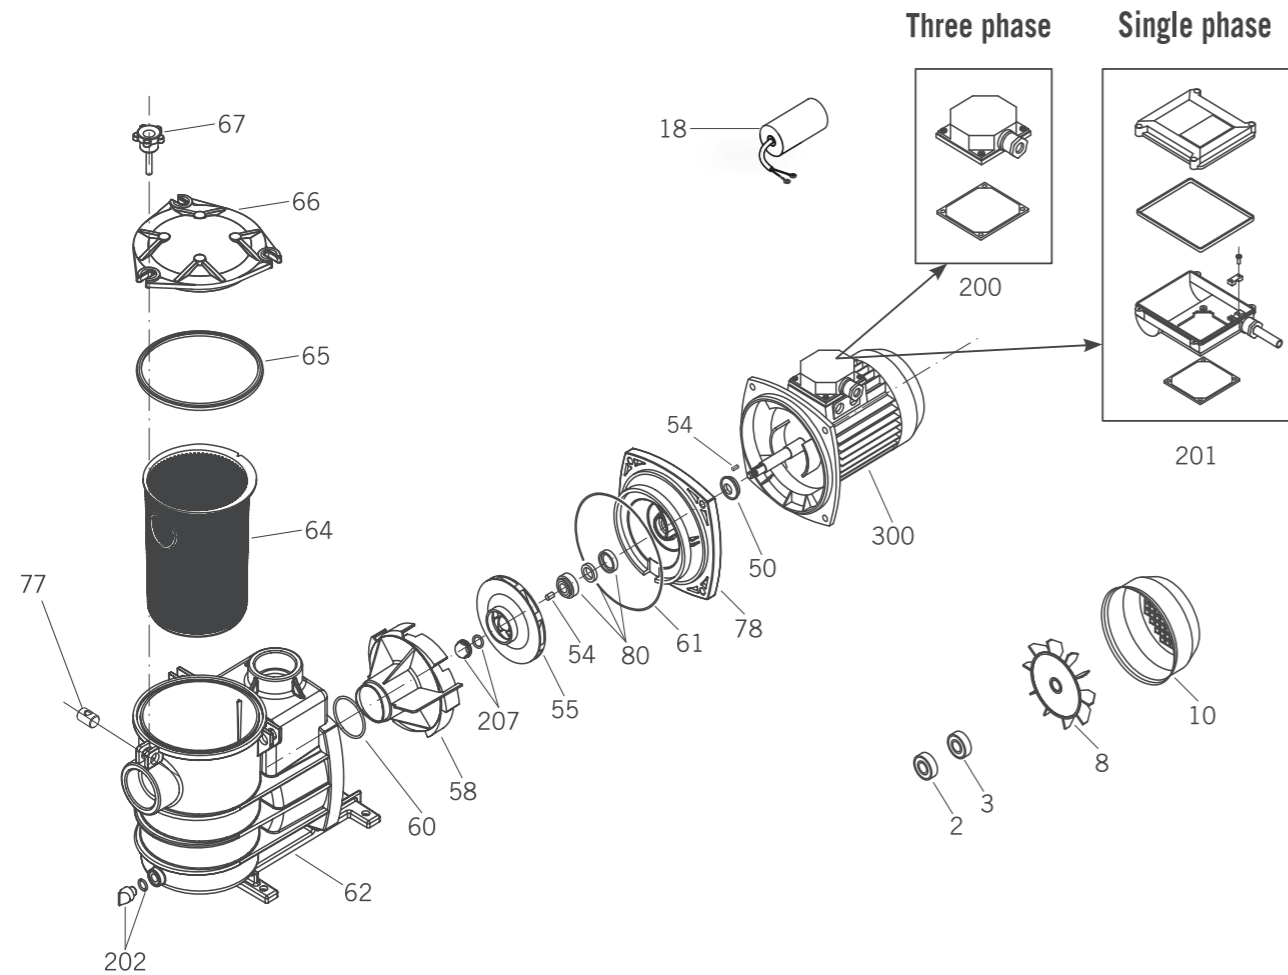

PSH POOL PUMP TYPE ND.2

PSH POOL PUMP TYPE ND.2

NR.	DESCRIPTION	PART NR.
2	Bearing (front) PSH Pool pump type ND.2	7032381
3	Bearing (back) PSH Pool pump type ND.2	7032382
8	Fan ND1 & ND.2 FROM 9 TO 19 PSH Pool pump type ND.2	7032383
10	Fan cover ND1 & ND.2 FROM 9 TO 19 PSH Pool pump type ND.2	7032384
18	Capacitor 16 MF PSH Pool pump type ND.2 14M	7032385
18	Capacitor 20 MF PSH Pool pump type ND.2 19M	7032386
18	Capacitor 30 MF PSH Pool pump type ND.2 24M	7032387
18	Capacitor 40 MF PSH Pool pump type ND.2 28M	7032388
54	Key PSH Pool pump type ND.2	7032389
55	Impeller ND.1 & ND.2 14 PSH Pool pump type ND.2	7032390
58	Diffuser PSH Pool pump type ND.2	7032391
60	Diffuser gasket PSH Pool pump type ND.2	7032392
61	Pump housing gasket PSH Pool pump type ND.2	7032393
62	Pump housing PSH Pool pump type ND.2	7032394
64	Pre-filter basket PSH Pool pump type ND.2	7032395
65	Pre-filter cover gasket PSH Pool pump type ND.2	7032396
66	Pre-filter cover PSH Pool pump type ND.2	7032397
67	Knob PSH Pool pump type ND.2	7032398
77	Fixing thumb nut PSH Pool pump type ND.2	7032399
80	Mechanical seal PSH Pool pump type ND.2	7032400
202	Drain plug + gasket PSH Pool pump type ND.2	7032401
207	Impeller nut + gasket PSH Pool pump type ND.2	7032402