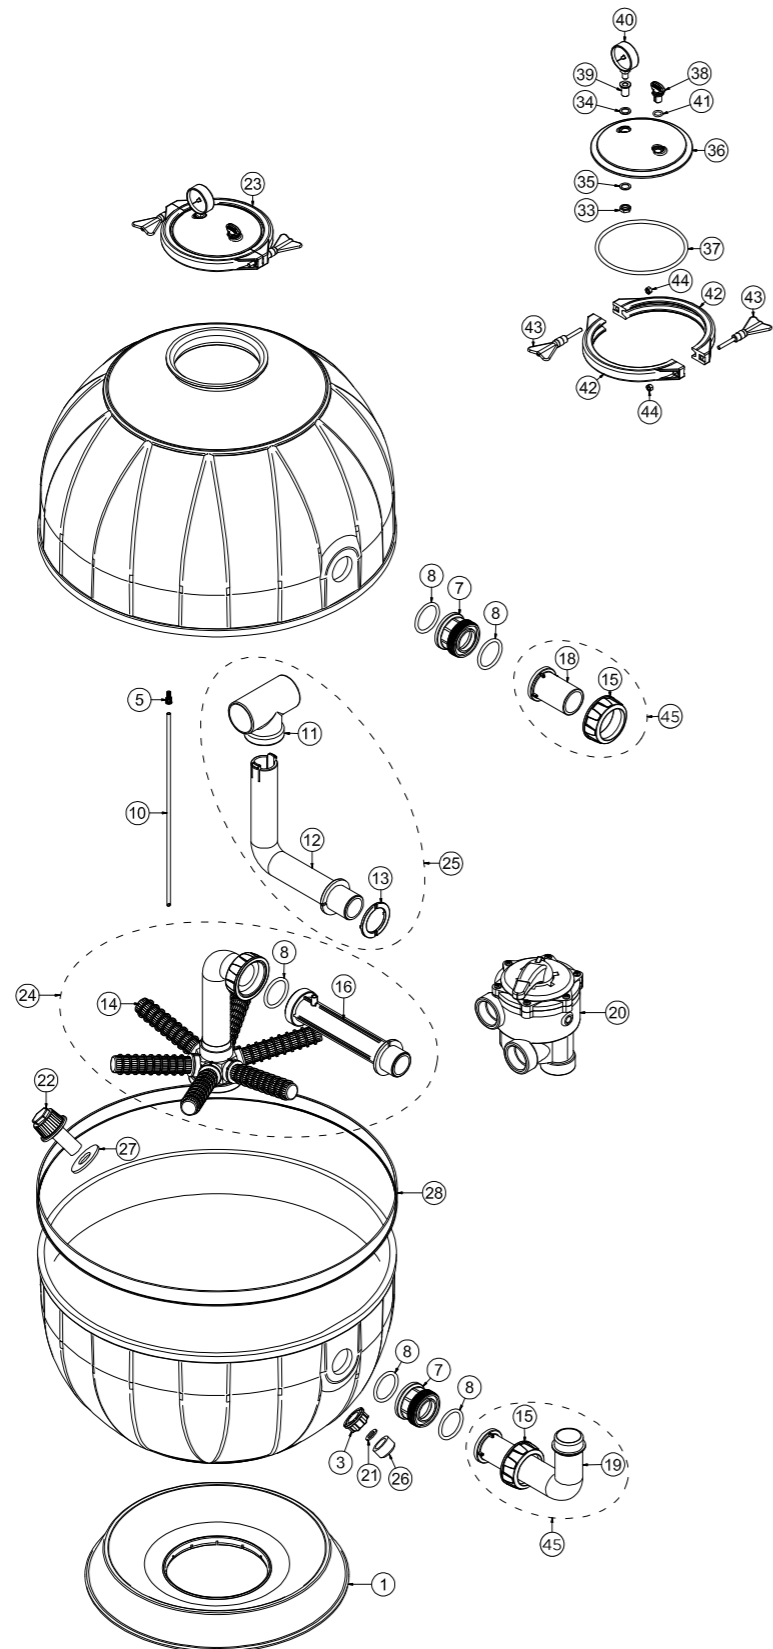

7024551 - NORSUP FILTER TYPE S, T

7024551 - NORSUP FILTER TYPE S, T

NR.	DESCRIPTION	PART NR.
1	Base Norsup sandfilter type 450, 530, 620	7027915
3	Bulkhead nut 3/4" PP	0100565
5	Frissures air dissage	7027917
7	Connection In-Out 2"1/4 ØExt.65 ABS black	
8	O-ring - REF. 6187 - NBR	
10	Pipe PVC black 4 X 6 H.530mm	7027918
11	T connection DN50 with guide pipe air discharge	7027919
12a	Elbow curve inside DN50 with hooks M1 1/2" ABS black	7027920
13	Ring spacer for elbow curves	
14	Lateral 143mm bayonet (6 per filter)	7027923
15	Ring PPFV black DN50 2"1/4	
16a	Group pipe pressed L 170 mm	7027925
18	Sleeve ABS black with batting DN50M long	
19	Elbow curve external DN50 ABS black	
20	Multiport valve 1 1/2" side mount ABS black	7027941
21	Flat seal gasket 3/4 for savewasher head	
22	Outlet nozzle D.3/4"G	7027928
23	Transparent lid kit with clamps	7027929
24a	Kit lower pipes	7027931
25a	Kit upper pipes	7027935
26	Plug 3/4"F - PP - black	
27	Flat seal gasket rubber 62X27X4	
28	Black bumper thermoplastic rubber (25x1415)	
33	Brass ring DE120 1/4"	
34	Flat washer D. 13 x 19 x 1,5 - in joint "Idrotherm"	
35	Flat washer D. 13 x 19 x 1 - Inox 304	
36	Transparent lid	
37	O-ring lid 148 x 6 - NBR	7027939
38	Air release valve	
39	Fitting for manometer 1/4-1/8 nickle plated	
40	Manometer D.50 0 -4bar 1/8" bottom connection ABS	0840241
41	O-ring - REF. 115 - NBR	
42	Semi-Clamp for transparante lid	
43	Screw M6 butterfly	
44	Nut M6	
45	Valve connection kit 50mm	7027940