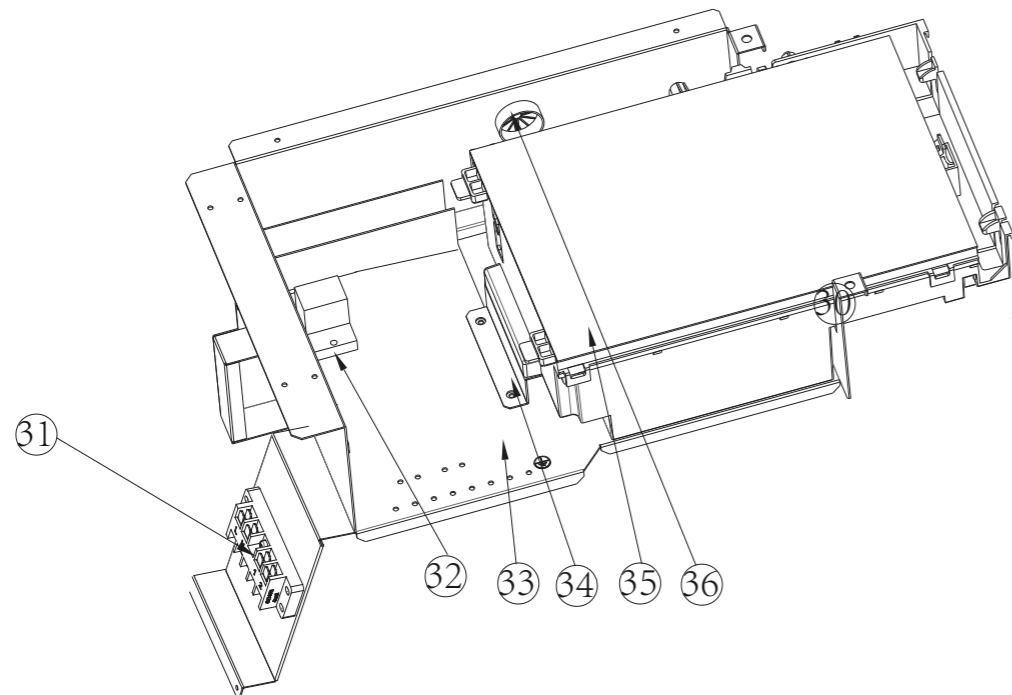

7036141 - NORSUP HEAT PUMP INVERTER, TYPE SILENT-PRO (TYPE 13)

7036141 - NORSUP HEAT PUMP INVERTER, TYPE SILENT-PRO (TYPE 13)

NR.	DESCRIPTION	PART NR.
1	Chassis	
2	Compressor	
3	Titanium heat exchanger	7034048
4	Right panel	
5	Back net	
6	Motor bracket	
7	Electric box cover	
8	Finned heat exchanger	
9	Top cover	
10	Top panel	
11	Left side panel	
12	Fan motor	7034049
13	Fan blade	7034050
14	Wind deflector	
15	Wind deflector	
16	Wind deflector	
17	Waterproof box	7034051
18	Colourful display	7036171
19	Panel	
20	Reactor	7034053
21	Bracket	
22	4-way-valves	7034054
23	EEV	7034055
24	High pressure switch	7034056
25	Low pressure switch	7034057
26	3-way pipe	
27	Needle valve	7034058
28	Filter	
29	Water flow switch	7034059
30	Over wire sheath	
31	5-position wiring base	7034060
32	Reply	7034061
33	Electrical box	
34	Fixing plate	
35	Inverter drive module	7034062
36	Over wire sheath	
	PCB controller	7036164