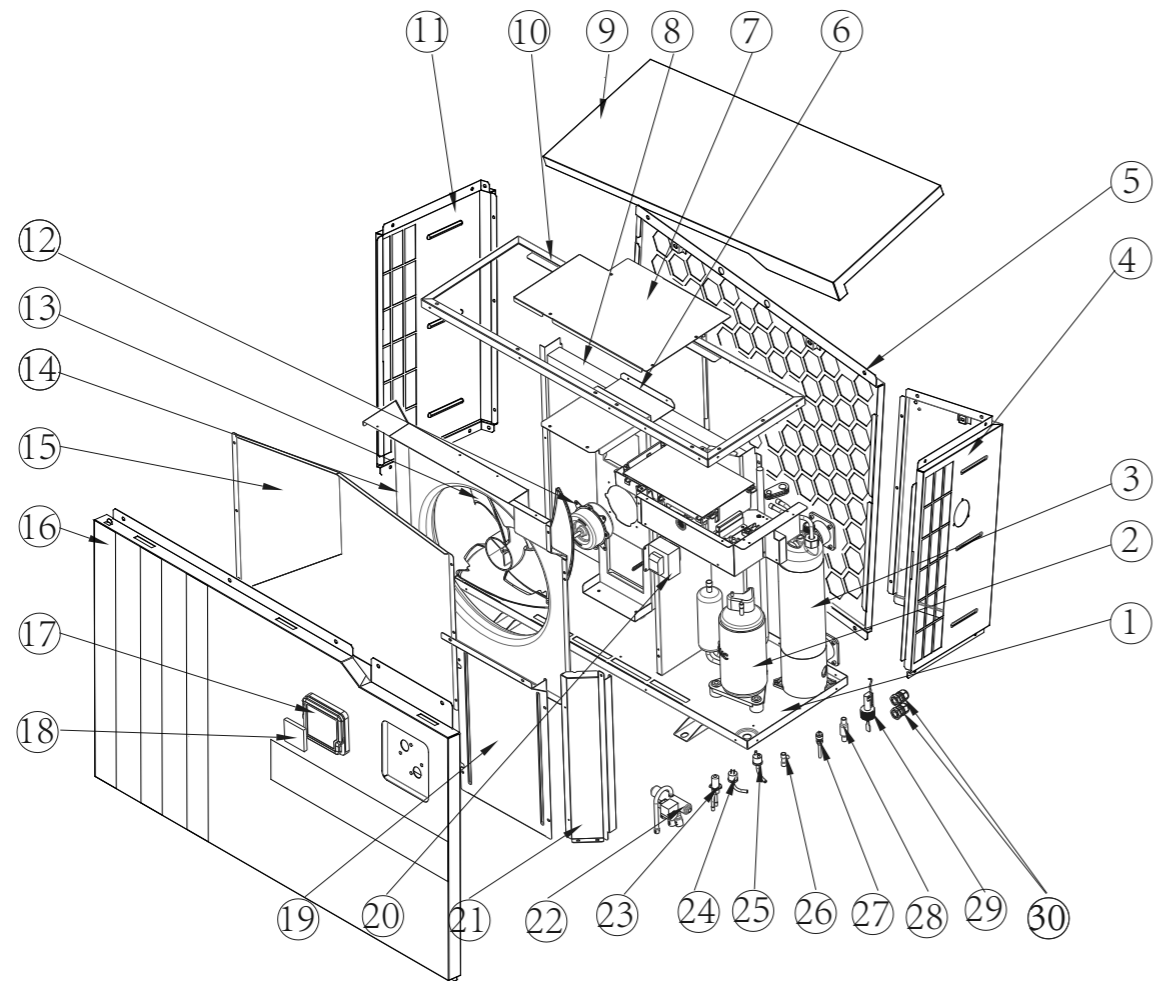

7036141 - NORSUP HEAT PUMP INVERTER, TYPE SILENT-PRO (TYPE 13)

7036141 - NORSUP HEAT PUMP INVERTER, TYPE SILENT-PRO (TYPE 13)

NR.	DESCRIPTION	PART NR.
1	Chassis	
2	Compressor	
3	Titanium heat exchanger	7034048
4	Right panel	
5	Back net	
6	Motor bracket	
7	Electric box cover	
8	Finned heat exchanger	
9	Top cover	
10	Top panel	
11	Left side panel	
12	Fan motor	7034049
13	Fan blade	7034050
14	Wind deflector	
15	Wind deflector	
16	Wind deflector	
17	Waterproof box	7034051
18	Colourful display	7036171
19	Panel	
20	Reactor	7034053
21	Bracket	
22	4-way-valves	7034054
23	EEV	7034055
24	High pressure switch	7034056
25	Low pressure switch	7034057
26	3-way pipe	
27	Needle valve	7034058
28	Filter	
29	Water flow switch	7034059
30	Over wire sheath	
31	5-position wiring base	7034060
32	Reply	7034061
33	Electrical box	
34	Fixing plate	
35	Inverter drive module	7034062
36	Over wire sheath	
	PCB controller	7036164