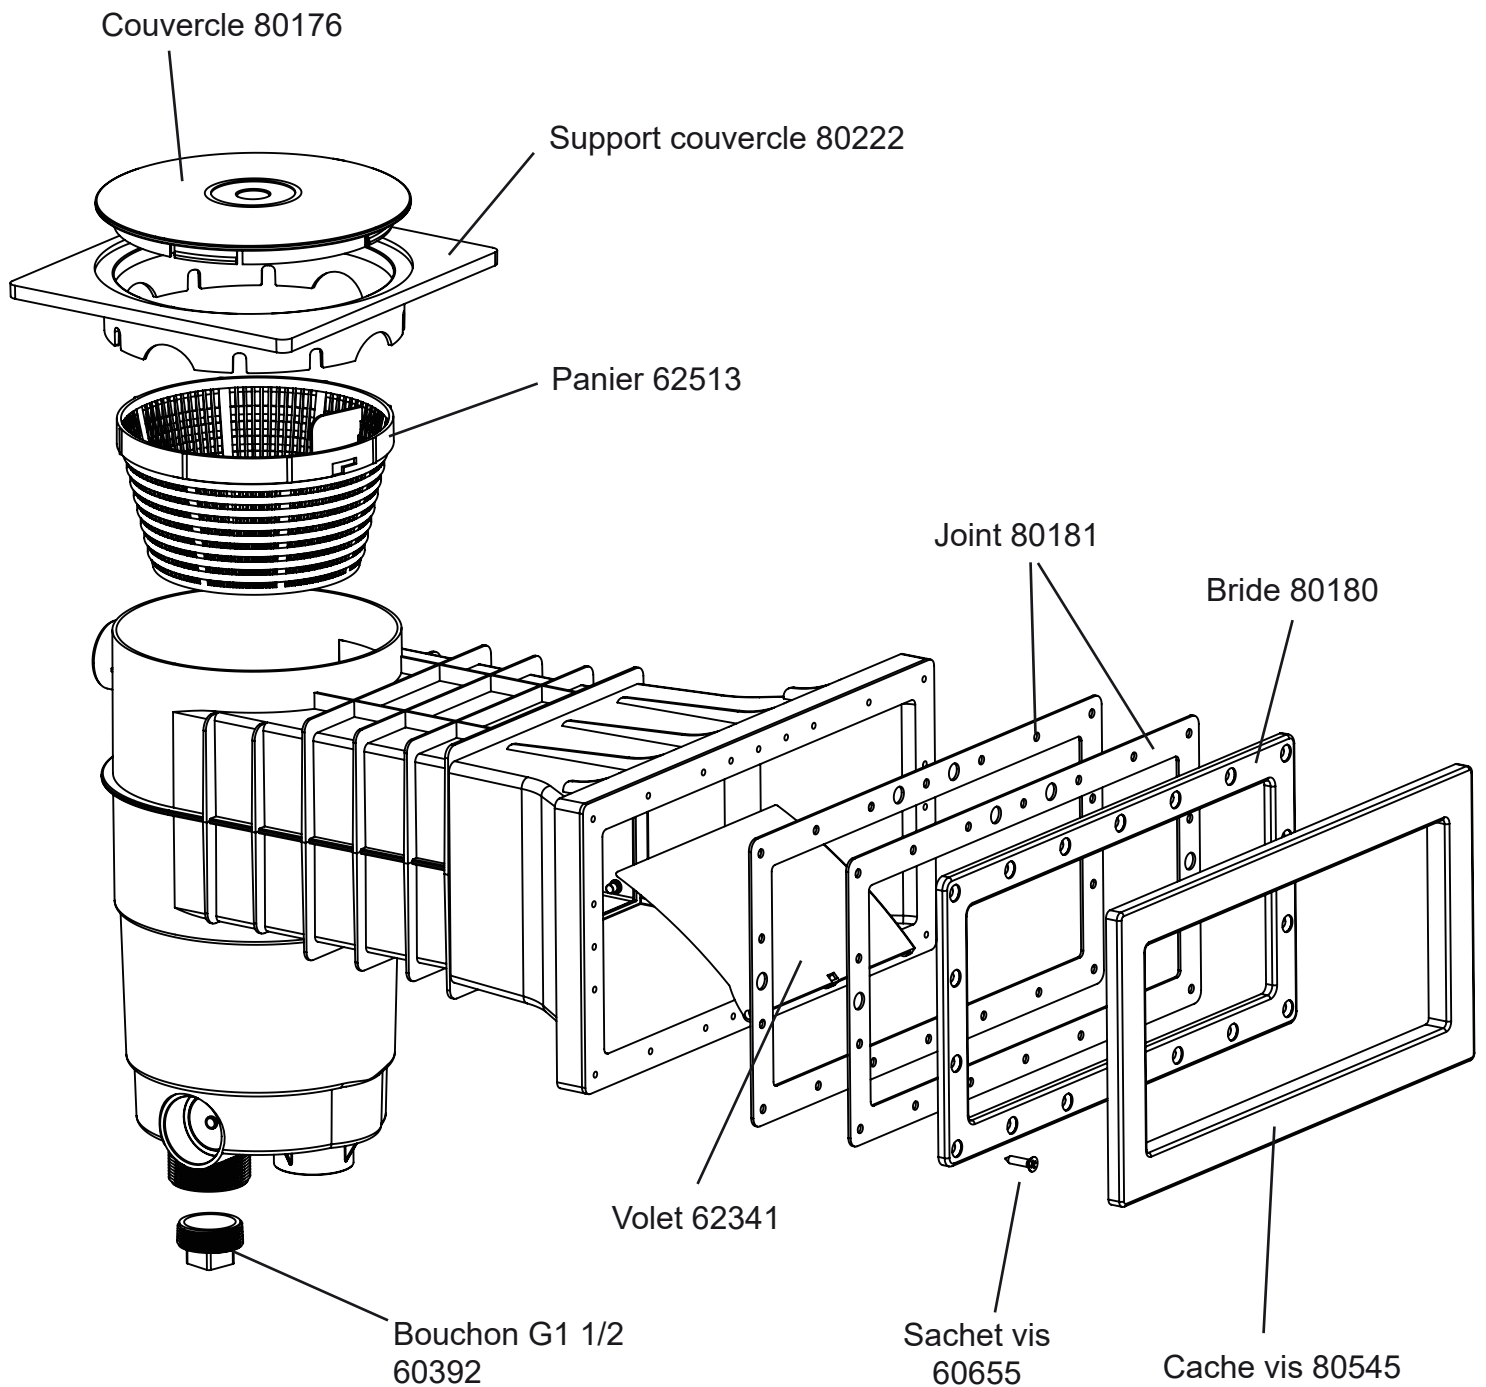

SKIMMER DESIGN A400 LINER

VUE ECLATEE