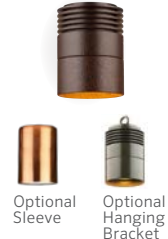

Down Lights ▼

◀ LE

Height: 3.1" (79 mm)
Diameter: 1.6" (41 mm)
LED: 1
Finish: AB, AT, CU, NP[†], BZ, DG, WI, SB, FB, FW[†], SV[†]
Material: Aluminum or Copper/Brass

◀ VE + color

Height: 4.3" (109 mm)
Diameter: 2.3" (58 mm)
LED: 1, 3
Finish: AB, AT, BS, CU, NP[†], BZ, DG, WI, SB, FB, FW[†], SV[†]
Material: Aluminum or Copper

◀ QL

Height: 2.3" (58 mm)
Width: 1.5" (38 mm)
Depth: 2.2" (56 mm)
LED: 1
Finish: BZ, DG, WI, SB, FB, FW[†], SV[†]
Material: Aluminum

◀ NL + color

Height: 3.3" (84 mm)
Width: 3.2" (81 mm)
LED: 3, 6, 9
Finish: AB, AT, BS, CU, NP[†], BZ, DG, WI, SB, FB, FW[†], SV[†]
Material: Brass or Aluminum

◀ PS + color

Height: 4.2" (107 mm)
Diameter: 3.0" (76 mm)
LED: 3, 6, 9
Finish: AB, AT, BS, NP[†], CU, BZ, DG, WI, SB, FB, FW[†], SV[†]
Material: Brass or Aluminum

◀ SD + color

Height: 6.9" (175 mm)
Depth: 4.0" (102 mm)
LED: 3, 6, 9
Finish: BZ, DG, WI, SB, FB, FW[†], SV[†]
Material: Aluminum

◀ ZW + color

Height: 3.9" (99 mm)
Diameter: 2.3" (58 mm)
Base Diameter: 4.7" (119 mm)
LED: 1, 3
Finish: BZ, WI, FB, CU, DG, SS, FW[†], SV[†]
Material: Aluminum, Stainless Steel, or Copper

◀ ZC + color

Height: 5.5" (140 mm)
Diameter: 2.1" (53 mm)
Base Diameter: 4.7" (119 mm)
LED: 1, 3
Finish: BZ, WI, FB, CU, DG, SS, FW[†], SV[†]
Material: Aluminum or Copper