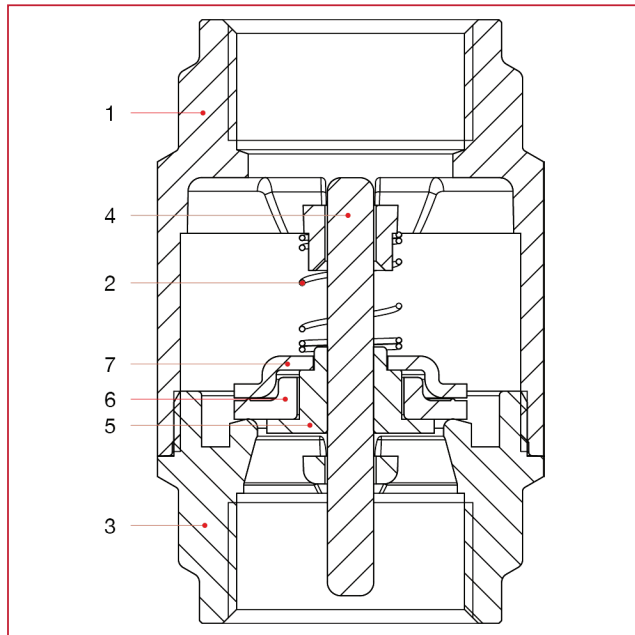

EUROPA® CHECK AND FOOT VALVES

MATERIALS

POS.	DESCRIPTION	N.	MATERIAL
1	Body	1	Brass CW617N
2	Spring	1	Stainless steel AISI 302
3	End adapter	1	Brass CW617N
4	Pin	1	Brass CW614N
5	Cap	1	Brass CW614N
6	Washer	1	NBR
7	Plate	1	Stainless steel AISI 304