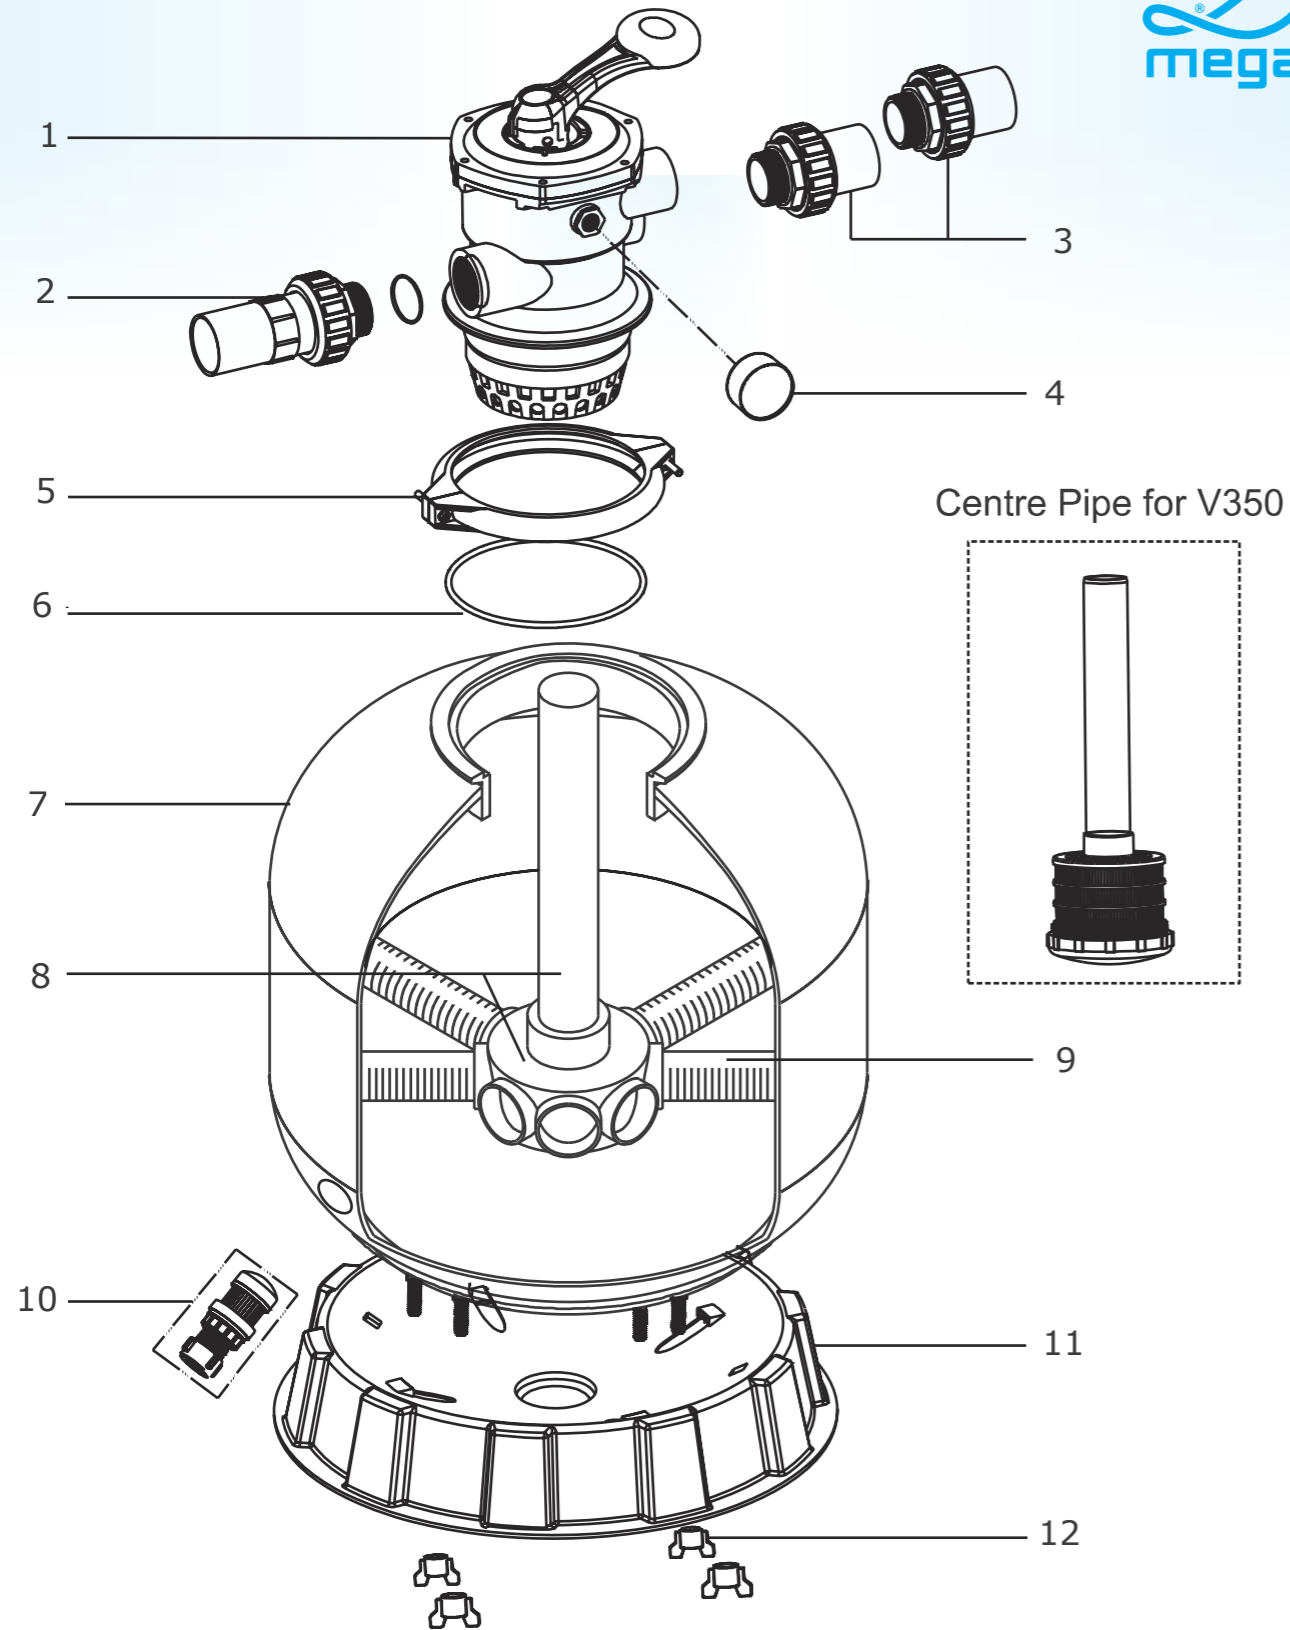

SPARE PARTS

Mega Pool filter V350 - V650

Mega Pool filter V350 - V650

NR.	DESCRIPTION	FOR FILTER	PART NR. INCLUDES	PART NR.
1	Multiport valve 1 1/2"		1	0891918
2	Union with sight glass & O-Ring		1	7009364
3	Union set with O-Ring		2	7009365
4a	Oil pressure gauge		1	7009341
4b	Connector for oil pressure gauge		1	7009306
5	Clamp		1	7009347
6	O-Ring		1	7009338
7a	Filter tank	V350	1	
7b	Filter tank	V400	1	
7c	Filter tank	V450	1	
7d	Filter tank	V500	1	
7e	Filter tank	V650	1	
8a	Lateral assembly	V350	1	7011017
8b	Standpipe with hub	V400	1	
8c	Standpipe with hub	V450	1	
8d	Standpipe with hub	V500	1	
8e	Standpipe with hub	V650	1	
9a	Lateral 115mm	V400-V450	8	7009308
9b	Lateral 126mm	V500-V650	8	7009309
10	Water drain set		1	7009343
11a	Filter Base	V350	1	
11b	Filter Base	V400-V450	1	
11c	Filter Base	V500-V650	1	
12	Fastener for Filter Base		4	