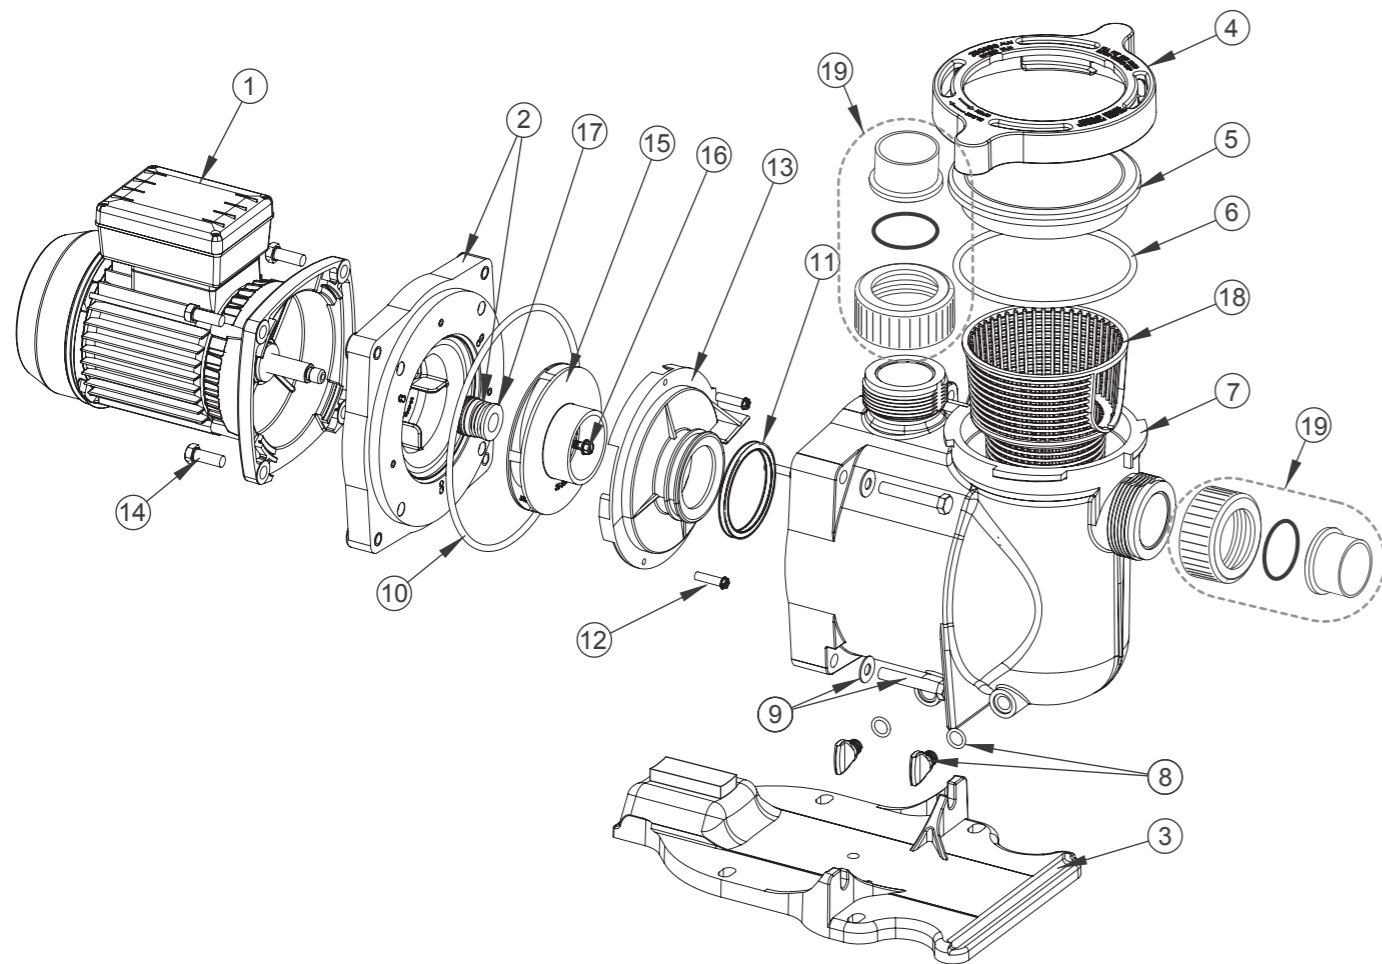

## Sta-Rite pool pump Supermax S5P1R

| NR. | DESCRIPTION                     | FOR PUMP           | PART NR. INCLUDES | PART NR. |
|-----|---------------------------------|--------------------|-------------------|----------|
| 1a  | Motor - Mono Phase 0,37kW       | 5P1RC-1            | 1                 |          |
| 1a1 | Capacitor 12,5µF                | 5P1RC-1            | 1                 | 7010422  |
| 1b  | Motor - Mono Phase 0,55kW       | 5P1RD-1            | 1                 |          |
| 1b1 | Capacitor 16µF                  | 5P1RD-1            | 1                 | 7010425  |
| 1c  | Motor - Tri Phase 0,55kW        | 5P1RD-3            | 1                 |          |
| 1d  | Motor - Mono Phase 0,75kW       | 5P1RE-1            | 1                 |          |
| 1d1 | Capacitor 20µF                  | 5P1RE-1            | 1                 | 7010426  |
| 1e  | Motor - Tri Phase 0,75kW        | 5P1RE-3E2          | 1                 |          |
| 1f  | Motor - Mono Phase 1,10kW       | 5P1RF-1            | 1                 |          |
| 1f1 | Capacitor 31,5µF                | 5P1RF-1            | 1                 | 7010429  |
| 1g  | Motor - Tri Phase 1,10kW        | 5P1RF-3E2          | 1                 |          |
| 1h  | Motor - Mono Phase 1,50kW       | 5P1RG-1            | 1                 |          |
| 1h1 | Capacitor 35µF                  | 5P1RG-1            | 1                 | 7010430  |
| 1i  | Motor - Tri Phase 1,50kW        | 5P1RG-3E2          | 1                 |          |
| 1j  | Motor - Mono Phase 2,20kW       | 5P1RH-1            | 1                 |          |
| 1j1 | Capacitor 35µF                  | 5P1RH-1            | 1                 | 7010430  |
| 1k  | Motor - Tri Phase 2,20kW        | 5P1RH-3E2          | 1                 |          |
| 2   | Seal plate incl Mechanical Seal |                    | 1                 |          |
| 3   | Pump base                       |                    | 1                 |          |
| 4   | Locking ring                    |                    | 1                 | 7010693  |
| 5   | Lid                             |                    | 1                 | 7010689  |
| 6   | O-ring for Lid                  |                    | 1                 | 7010710  |
| 7   | Housing BSP - black             |                    | 1                 | 7012215  |
| 8   | Drain plug & O-ring             |                    | 2                 | 7010658  |
| 9   | Bolt & Washer                   |                    | 4                 |          |
| 10  | O-ring                          |                    | 1                 |          |
| 11  | Seal                            |                    | 2                 |          |
| 12  | Screw                           |                    | 3                 |          |
| 13a | Diffuser 0,37kW - 1,10kW        | 5P1RC - 5P1RF      | 1                 |          |
| 13b | Diffuser 1,50kW - 2,20kW        | 5P1RG - 5P1RH      | 1                 |          |
| 14  | Bolt                            |                    | 4                 |          |
| 15a | Impeller 0,37kW                 | 5P1RC-1            | 1                 | 7010660  |
| 15b | Impeller 0,55kW                 | 5P1RD-1, 5P1RD-3   | 1                 | 7010663  |
| 15c | Impeller 0,75kW                 | 5P1RE-1, 5P1RE-3E2 | 1                 | 7010667  |
| 15d | Impeller 1,10kW                 | 5P1RF-1, 5P1RF-3E2 | 1                 | 7010671  |
| 15e | Impeller 1,50kW                 | 5P1RG-1, 5P1RG-3E2 | 1                 | 7010675  |
| 15f | Impeller 2,20kW                 | 5P1RH-1, 5P1RH-3E2 | 1                 | 7010678  |
| 16  | Impeller lock screw             |                    | 1                 |          |
| 17  | Mechanical seal                 |                    | 1                 | 7010700  |
| 18  | Basket                          |                    | 1                 | 7010650  |
| 19a | Union Kit 50mm                  |                    | 2                 | 7010714  |
| 19b | Union Kit 1-1/2"                |                    | 2                 |          |