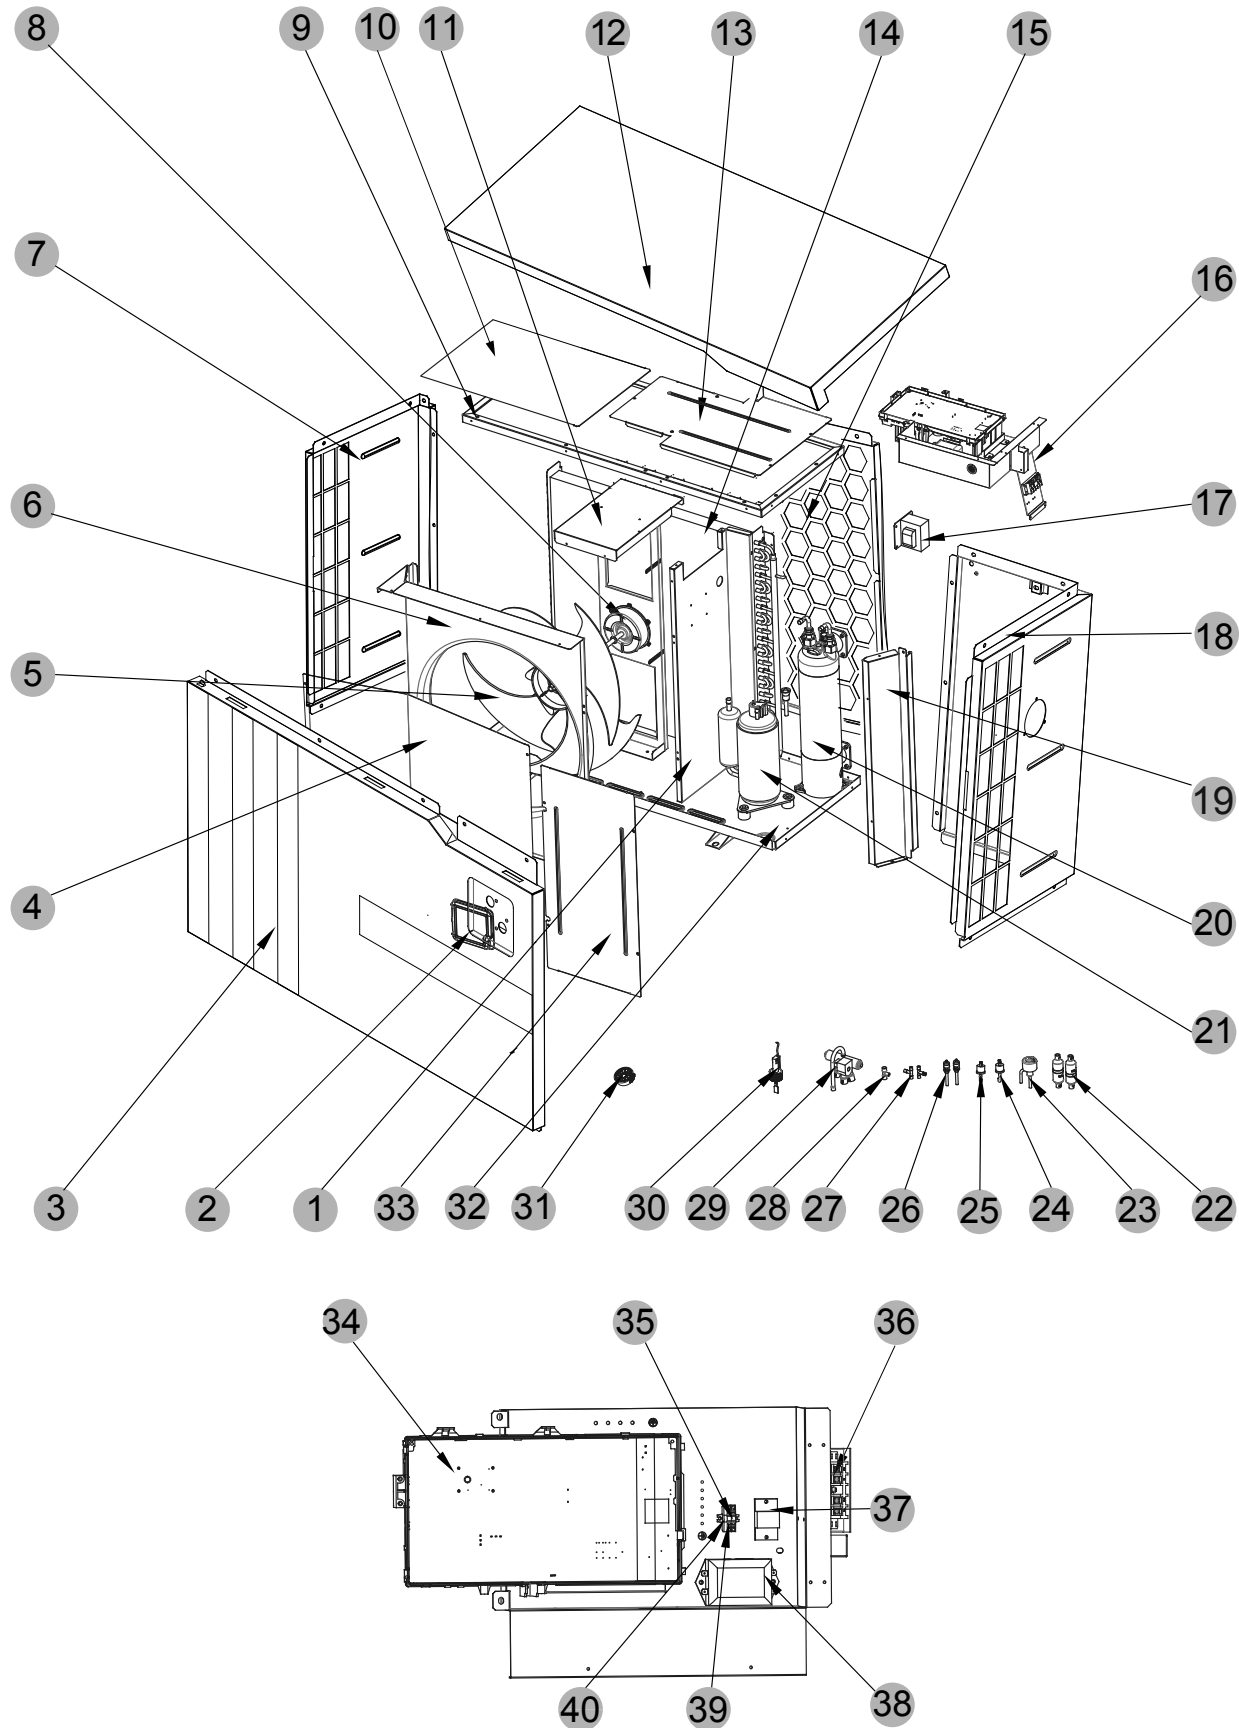

7036142 - NORSUP HEAT PUMP INVERTER, TYPE SILENT-PRO (TYPE 17)

7036142 - NORSUP HEAT PUMP INVERTER, TYPE SILENT-PRO (TYPE 17)

NR.	DESCRIPTION	PART NR.
1	Median septum	
2	CP203 User Interface	7034063
3	Front panel	
4	Wind deflector	
5	Fan blade	7034064
6	Wind deflector panel	
7	Left panel	
8	Fan motor	7034065
9	Top frame assembly	
10	Support plate	
11	Fan motor bracket	
12	Top cover	
13	Support plate	
14	Fin Heat Exchanger	
15	Back net	
16	Electrical box	
17	Reactor	7034066
18	Right panel	
19	Stand column	
20	Titanium Tube Heat Exchanger	7034067
21	Compressor	
22	Filter	
23	Electronic Expansion Valve	7034068
24	Low pressure switch	7034057
25	High pressure switch	7034056
26	Needle valve	7034058
27	Tee-joints	
28	Tee-joints	
29	Reversing Valve	7034069
30	Water flow switch	7034059
31	Sheath	
32	Chassis	
33	Partition	
34	Inverter board controller	7034070
35	Terminal	7034071
36	5-pole Terminal	7034060
37	Relay	7034061
38	EMC Filter	
39	Terminal	7034072
40	Terminal end plate	7034073
	Colour display	7036171
	PCB controller	7036165
	Drain hose for heat pump L=102cm ø=12mm grey	7026961
	Hosetail drain outlet for heat pump black	7026962