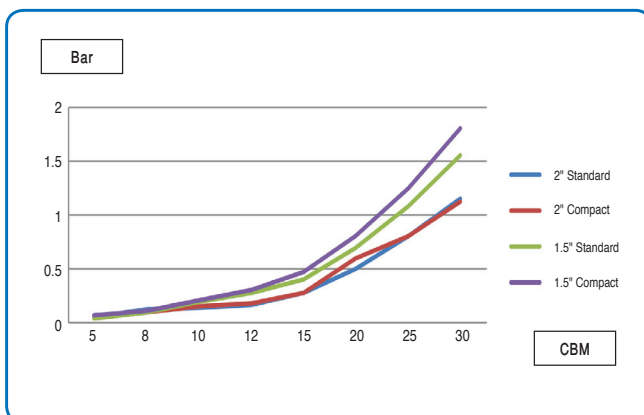

1.5-2" EITAN DISC FILTERS HEAD LOSS