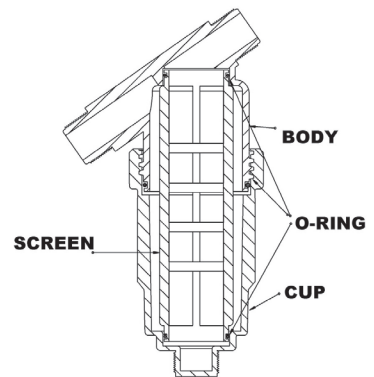

Swivel 2" Inox Screen Filter

Compact Swivel Filter 1 1/2"

Swivel 1" Disk Filter

¾"-1"

¾"-1" SCREEN AND DISK EITAN FILTERS HEAD LOSS

SCREEN FILTER

Materials:
Body: P.P.
Screen: Stainless steel or Polyester.
Cup: P.P.
O-Rings: EPDM.

Eitan Manual Filters

Technical Specifications:

- Max. working pressure: 10 bar (145 psi).
- Threads: B.S.P.T. or N.P.T.
- Available sizes: ¾" -2".
- Flow rates: 5-20 m³/h (22- 88 gpm).
- Filtration elements: Disc, Nylon / Stainless steel screen.