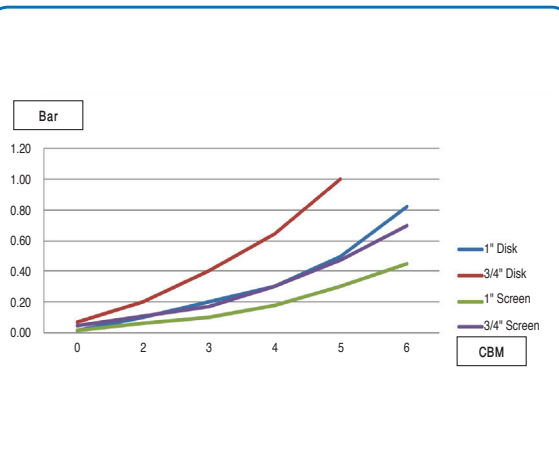

Swivel 2" Inox Screen Filter

Compact Swivel Filter 1 1/2"

Swivel 1" Disk Filter

¾"-1"

¾"-1" SCREEN AND DISK EITAN FILTERS HEAD LOSS

SCREEN FILTER

Materials:
Body: P.P.
Screen: Stainless steel or Polyester.
Cup: P.P.
O-Rings: EPDM.

Eitan Manual Filters

Technical Specifications:

- Max. working pressure: 10 bar (145 psi).
- Threads: B.S.P.T. or N.P.T.
- Available sizes: ¾" -2".
- Flow rates: 5-20 m³/h (22- 88 gpm).
- Filtration elements: Disc, Nylon / Stainless steel screen.

	Standard				Compact	
	¾"	1"	1½"	2"	1½"	2"
Flow Rate m3/h (gpm)	5 (22)	5 (22)	15(66)	20 (88)	15(66)	20 (88)
Screen Filter Area cm² (inch²)	140 (22)	140 (22)	552 (85)	670 (104)	420 (65)	420 (65)
Disk Filter area cm² (inch²)	180 (28)	180 (28)	385 (60)	488 (75)	290 (45)	290 (45)
Nylon Screen Mesh Range	40-200	40-200				
Stainless Steel Mesh Range	80-200	80-200	80-200	80-200	80-200	80-200
Disk Mesh Range	80-140	80-140	80-140	80-140	80-140	80-140