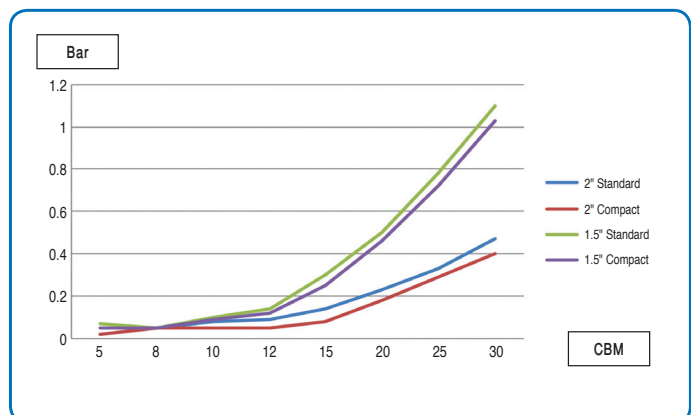

Eitan Manual Filters

Technical Specifications:

- Max. working pressure: 10 bar (145 psi).
- Threads: B.S.P.T. or N.P.T.
- Available sizes: ¾" -2".
- Flow rates: 5-20 m³/h (22- 88 gpm).
- Filtration elements: Disc, Nylon / Stainless steel screen.

	Standard				Compact	
	¾"	1"	1½"	2"	1½"	2"
Flow Rate m3/h (gpm)	5 (22)	5 (22)	15(66)	20 (88)	15(66)	20 (88)
Screen Filter Area cm² (inch²)	140 (22)	140 (22)	552 (85)	670 (104)	420 (65)	420 (65)
Disk Filter area cm² (inch²)	180 (28)	180 (28)	385 (60)	488 (75)	290 (45)	290 (45)
Nylon Screen Mesh Range	40-200	40-200				
Stainless Steel Mesh Range	80-200	80-200	80-200	80-200	80-200	80-200
Disk Mesh Range	80-140	80-140	80-140	80-140	80-140	80-140

1½"-2"

1.5-2" EITAN DISC FILTERS HEAD LOSS

1.5-2" EITAN SCREEN FILTERS HEAD LOSS

Physical Dimensions

size	standard								compact			
	3/4"		1"		1 1/2"		2		1 1/2"		2	
	mm	inch	mm	inch	mm	inch	mm	inch	mm	inch	mm	inch
a	121	4.8	121	4.8	257	10.3	257	10.3	257	10.3	257	10.3
B	160	6.4	160	6.4	240	9.6	270	10.8	220	8.8	220	8.8
L	153	6.1	153	6.1	220	8.8	265	10.6	170	6.8	170	6.8
D	31	1.2	31	1.2	80	3.2	80	3.2	80	3.2	80	3.2