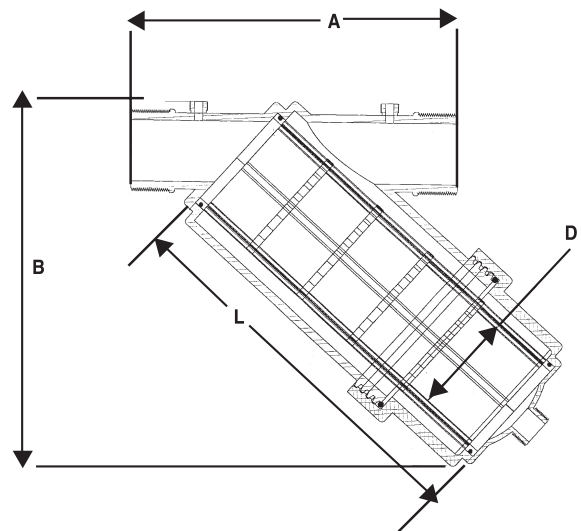

Physical Dimensions

size	standard								compact			
	3/4"		1"		1 1/2"		2		1 1/2"		2	
	mm	inch	mm	inch	mm	inch	mm	inch	mm	inch	mm	inch
a	121	4.8	121	4.8	257	10.3	257	10.3	257	10.3	257	10.3
B	160	6.4	160	6.4	240	9.6	270	10.8	220	8.8	220	8.8
L	153	6.1	153	6.1	220	8.8	265	10.6	170	6.8	170	6.8
D	31	1.2	31	1.2	80	3.2	80	3.2	80	3.2	80	3.2

Weight

size	standard				compact	
	3/4"	1"	1 1/2"	2	1 1/2"	2
Kg	0.3	0.3	1.3	1.5	1.1	1.25
Lbs.	0.7	0.7	2.9	3.3	2.4	2.8

Filter elements:

In order to respond to market various needs Tavlit offers two types of filter elements for the Eitan filters:

Screen: Nylon or Stainless steel.

Discs: Grooved plastic discs stacked together on a spine.

Element Type and Mesh Color Code

Mesh/Micron	40/425	80/200	120/120	140/105	155/90	200/70
Polyester screen	Dark Blue	Blue	Red		Green	Violet
Stainless steel screen		Blue	Red		Green	Violet
Disk	Blue	Yellow	Red	Black		

Mesh count per Square inch.

Micron in approximate values may vary between element types.

On Line Filter

Specially designed connector for:

ON LINE FILTER FEMALE/BARB ADAPTOR		
	Cat. No.	Size
	FA1234F	12X3/4F
	FA1634F	16X3/4F
	FA2034F	20X3/4F

Inox screen 60 mesh

M/F SWIVEL FILTER		
	Cat. No.	Size
	FSEF34	3/4"X3/4"

Inox screen 60 mesh