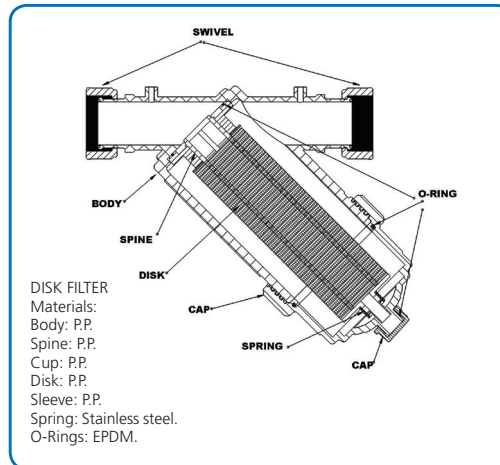

Eitan Manual Filters

Technical Specifications:

- Max. working pressure: 10 bar (145 psi).
- Threads: B.S.P.T. or N.P.T.
- Available sizes: ¾" -2".
- Flow rates: 5-20 m³/h (22- 88 gpm).
- Filtration elements: Disc, Nylon / Stainless steel screen.

	Standard				Compact	
	¾"	1"	1½"	2"	1½"	2"
Flow Rate m3/h (gpm)	5 (22)	5 (22)	15(66)	20 (88)	15(66)	20 (88)
Screen Filter Area cm² (inch²)	140 (22)	140 (22)	552 (85)	670 (104)	420 (65)	420 (65)
Disk Filter area cm² (inch²)	180 (28)	180 (28)	385 (60)	488 (75)	290 (45)	290 (45)
Nylon Screen Mesh Range	40-200	40-200				
Stainless Steel Mesh Range	80-200	80-200	80-200	80-200	80-200	80-200
Disk Mesh Range	80-140	80-140	80-140	80-140	80-140	80-140

1½"-2"