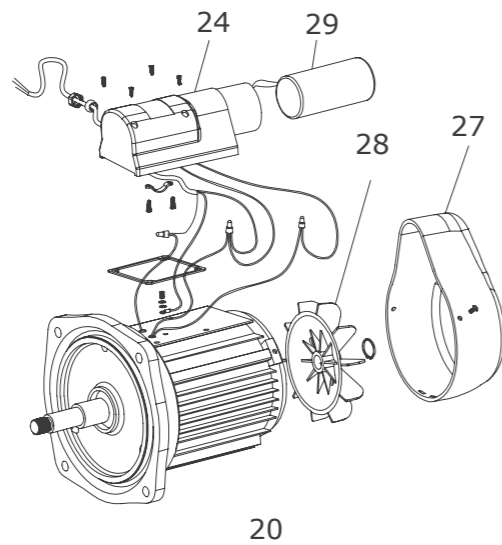

SPARE PARTS

Mega Pool pump SB

Mega Pool pump SB

NR.	DESCRIPTION	FOR PUMP	PART NR. INCLUDES	PART NR.
1	Nut for lid		1	7009293
2	Transparent lid		1	7009303
3	O-Ring		1	7009334
4	Basket with handle		1	7009305
5	Pre-filter body		1	
6	Union with nut without O-Ring		2	7009369
7	Drain plug with O-ring		1	7009348
8	Square gasket		1	
9	M6*30 Screw for pump body		4	
10	Pump body	SB10-SB30	1	7010413
11	Screw for impeller with O-ring		1	
12	O-Ring for diffuser		1	
13	Diffuser		1	
14a	Impeller	SB10 / 230V	1	7009319
14b	Impeller	SB15 / 230V	1	7009320
14c	Impeller	SB20 / 230V	1	7009318
14d	Impeller	SB30 / 230V	1	7009321
14e	Impeller	SB20 / 400V	1	7009318
14f	Impeller	SB30 / 400V	1	7009321
15	Mechanical seal		1	7009339
16	O-Ring for flange		1	
17	Pump Flange for SB,SR		1	
18	M6x15 Hexagonal Bolt		16	
19	Motor Slinger		1	
20a	Motor	SB10 / 230V	1	
20b	Motor	SB15 / 230V	1	
20c	Motor	SB20 / 230V	1	
20d	Motor	SB30 / 230V	1	
20e	Motor	SB20 / 400V	1	
20f	Motor	SB30 / 400V	1	
21	M8*20 Bolt for motor with washer		4	
22	Opening key		1	
23a	Base with nut & washer	SB10 - SB15	1	
23b	Base with nut & washer	SB20 - SB30	1	
24	Cable Box		1	
27a	Fan cover	SB20 - SB30	1	7009297
27b	Fan cover	SB10 - SB15	1	7009298
28a	Cooling fan	SB10 - SB15	1	7009296
28b	Cooling fan	SB20 - SB30	1	7009295
29a	Capacitor 25µF	SB10 - SB15	1	7010427
29b	Capacitor 30µF	SB20	1	7010428
29c	Capacitor 35µF	SB30	1	7010430