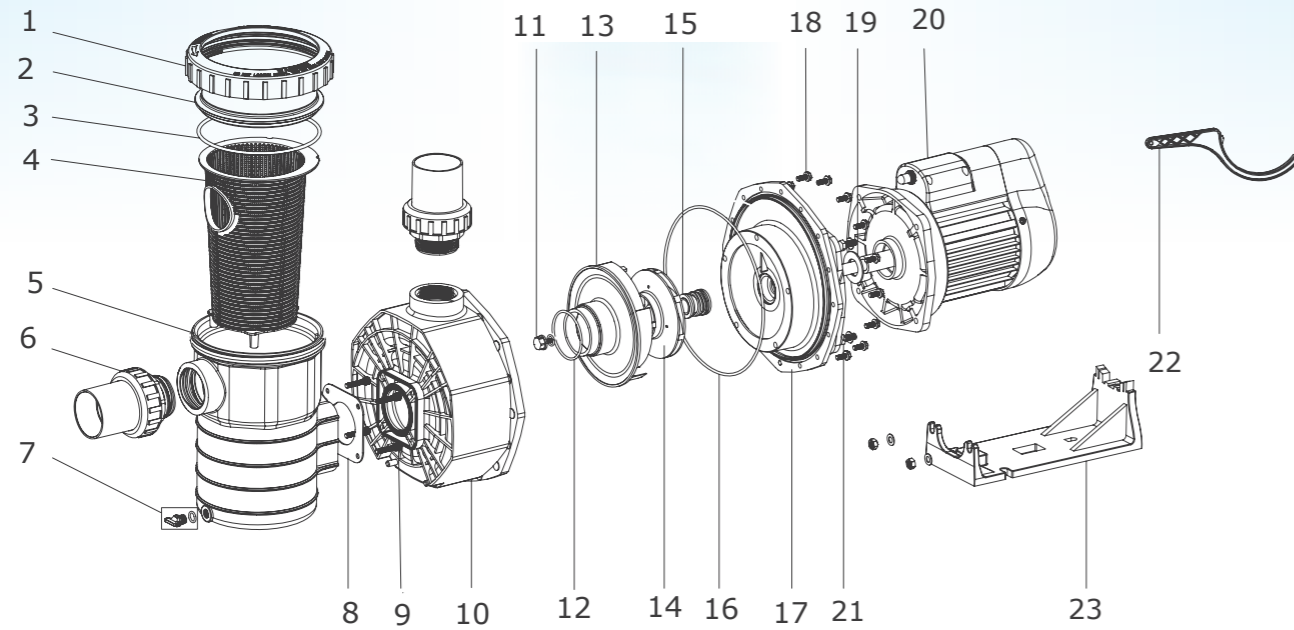

SPARE PARTS

Mega Pool pump SB

Mega Pool pump SB

NR.	DESCRIPTION	FOR PUMP	PART NR. INCLUDES	PART NR.
1	Nut for lid		1	7009293
2	Transparent lid		1	7009303
3	O-Ring		1	7009334
4	Basket with handle		1	7009305
5	Pre-filter body		1	
6	Union with nut without O-Ring		2	7009369
7	Drain plug with O-ring		1	7009348
8	Square gasket		1	
9	M6*30 Screw for pump body		4	
10	Pump body	SB10-SB30	1	7010413
11	Screw for impeller with O-ring		1	
12	O-Ring for diffuser		1	
13	Diffuser		1	
14a	Impeller	SB10 / 230V	1	7009319
14b	Impeller	SB15 / 230V	1	7009320
14c	Impeller	SB20 / 230V	1	7009318
14d	Impeller	SB30 / 230V	1	7009321
14e	Impeller	SB20 / 400V	1	7009318
14f	Impeller	SB30 / 400V	1	7009321
15	Mechanical seal		1	7009339
16	O-Ring for flange		1	
17	Pump Flange for SB,SR		1	
18	M6x15 Hexagonal Bolt		16	
19	Motor Slinger		1	
20a	Motor	SB10 / 230V	1	
20b	Motor	SB15 / 230V	1	
20c	Motor	SB20 / 230V	1	
20d	Motor	SB30 / 230V	1	
20e	Motor	SB20 / 400V	1	
20f	Motor	SB30 / 400V	1	
21	M8*20 Bolt for motor with washer		4	
22	Opening key		1	
23a	Base with nut & washer	SB10 - SB15	1	
23b	Base with nut & washer	SB20 - SB30	1	
24	Cable Box		1	
27a	Fan cover	SB20 - SB30	1	7009297
27b	Fan cover	SB10 - SB15	1	7009298
28a	Cooling fan	SB10 - SB15	1	7009296
28b	Cooling fan	SB20 - SB30	1	7009295
29a	Capacitor 25µF	SB10 - SB15	1	7010427
29b	Capacitor 30µF	SB20	1	7010428
29c	Capacitor 35µF	SB30	1	7010430