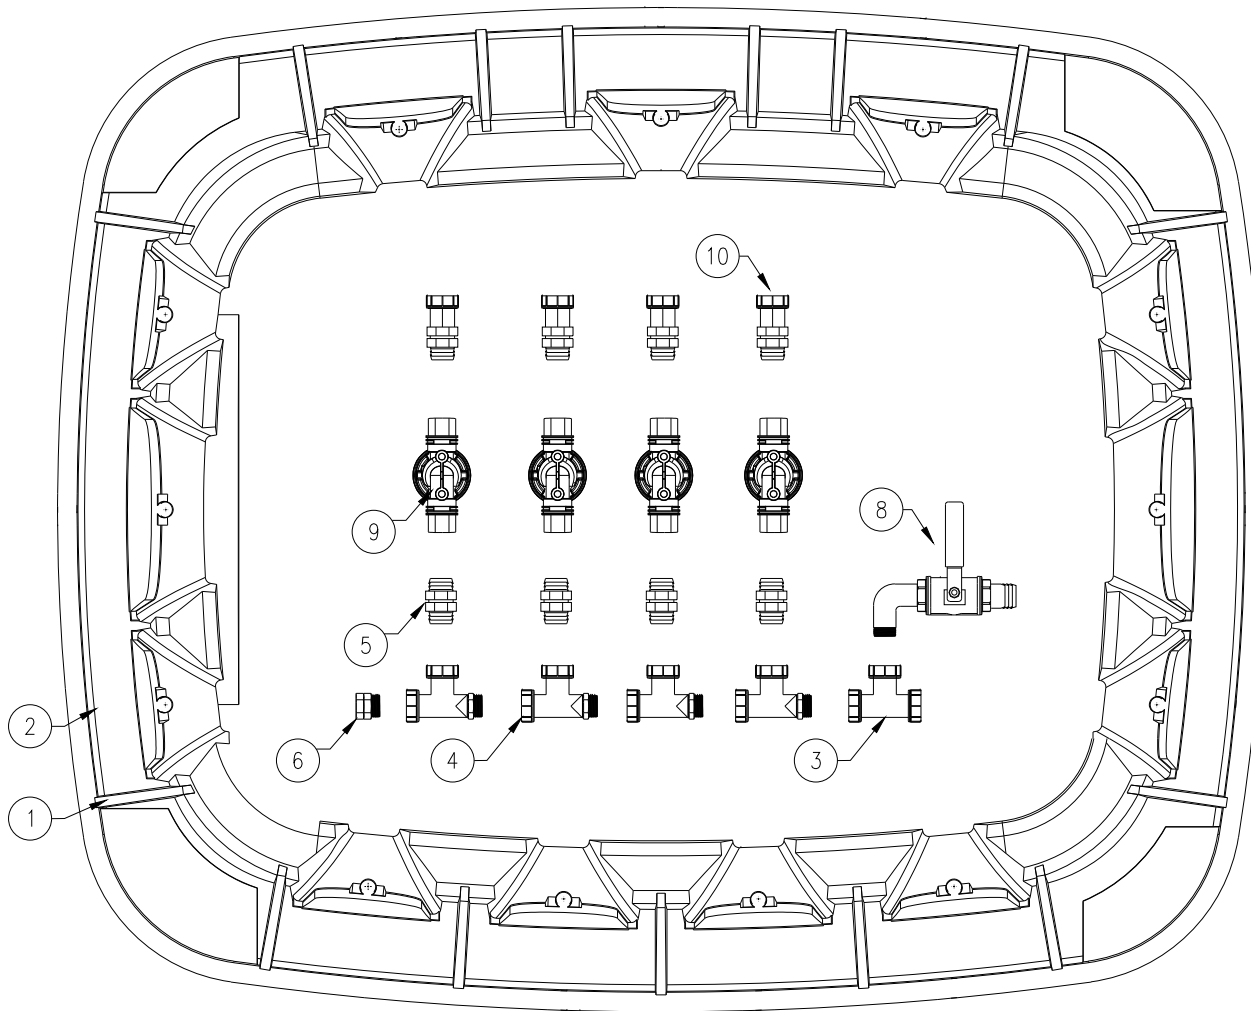

Rain Assembled valve box rectangular HDPE 1" male thread green type 4 valves 100-HV Rain Bird

Zone 1 Zone 2 Zone 3 Zone 4

- 1 7030858 Rain Valve box rectangular PP black/green type Standard
- 2 7030862 Rain Mounting plate PP black type Standard
- 3 0121083 T-piece 90° PP 1" female thread 10bar black
- 4 7030806 Tavit Swivel T-piece 90° PP 1" female x female x male thread
- 5 7030815 Tavit Swivel nipple PP 1"
- 6 0121243 Plug PP 1" male thread 10bar black
- 7 0110065 Profec Bulkhead fitting PP 1" male thread 10bar black
- 8 7034340 compressor kit for irrigation systems 1" male thread x push-in
- 9 7021673 Rain Bird Solenoid valve glass-filled polypropylene 1" female thread 10bar 24VAC black type 100-HV
- 10 7030810 Tavit Swivel adaptor PP 1" female x male type with O-ring

Mains