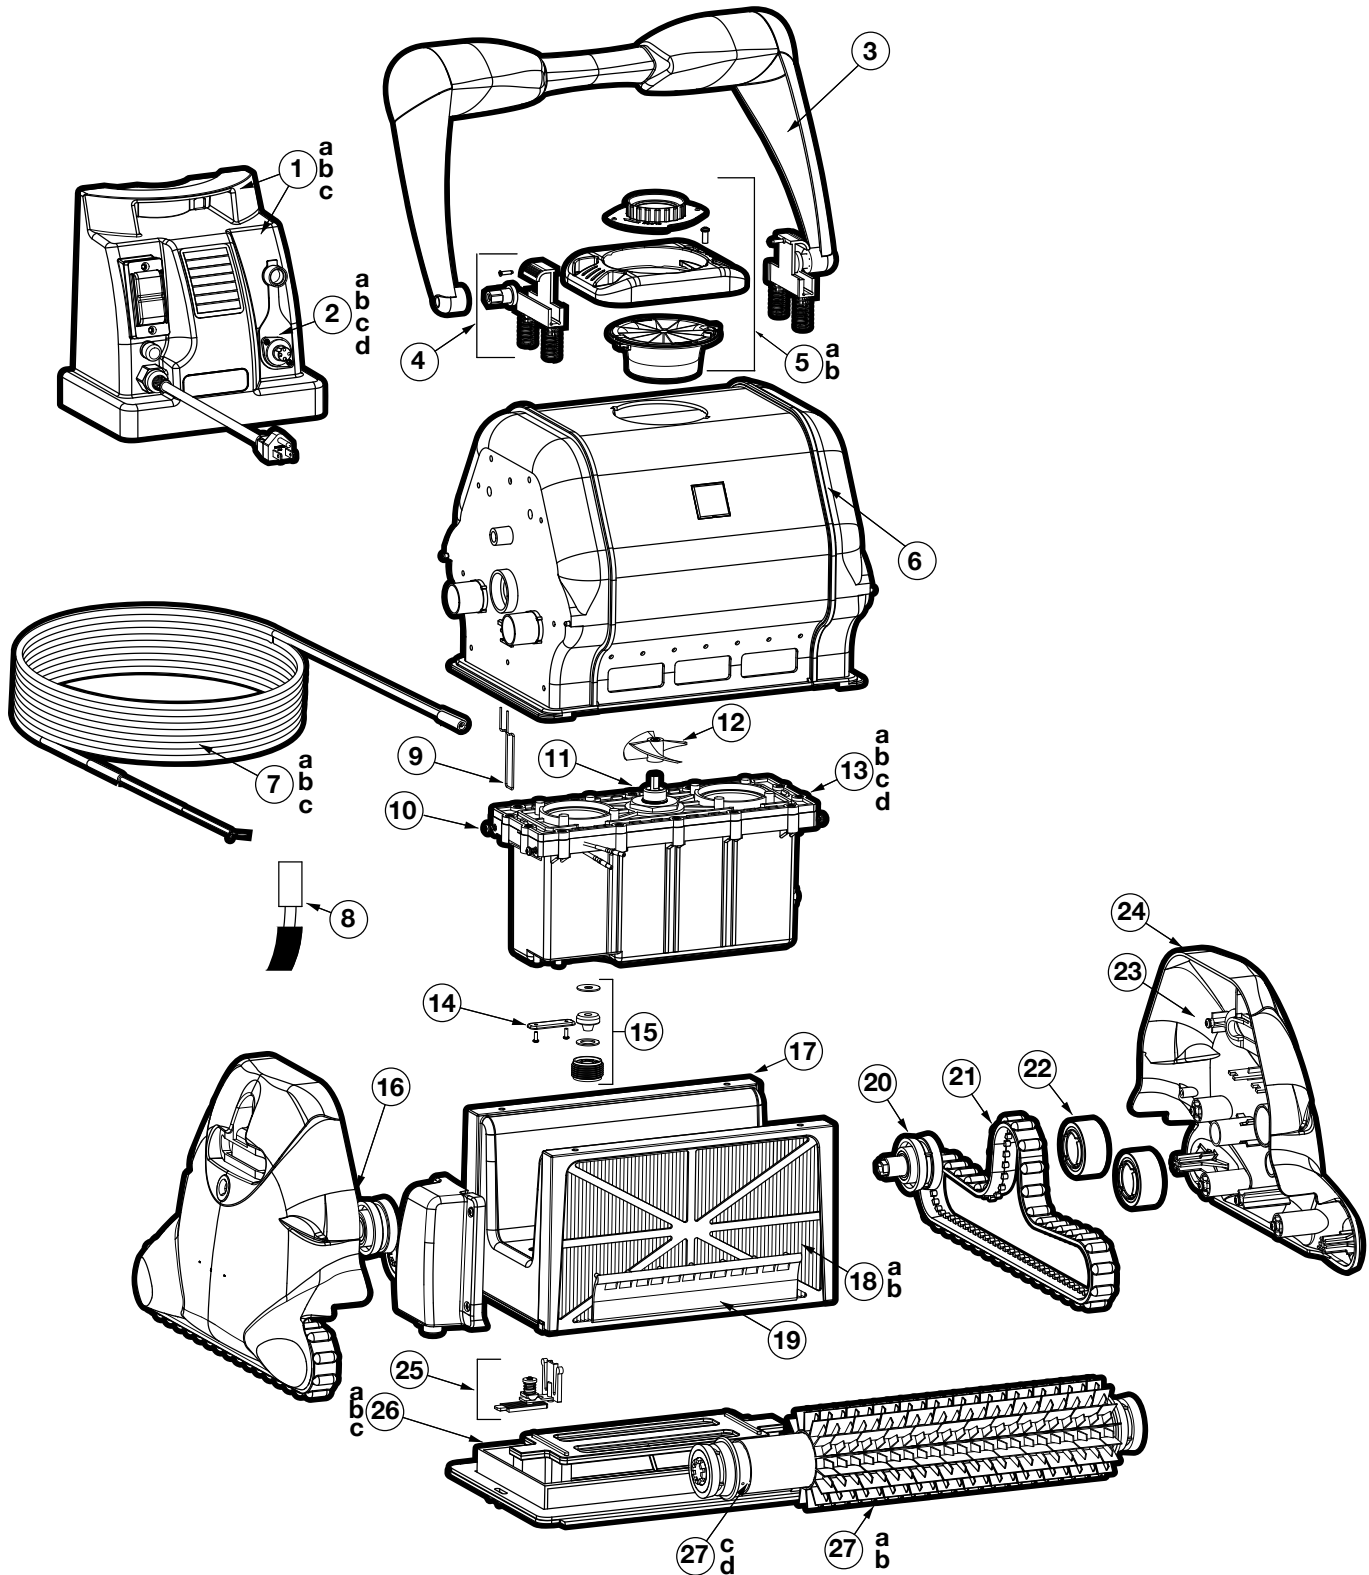

TigerShark®, TigerShark® QC, TigerShark® Plus

REPLACEMENT PARTS

Parts Diagram

Cleaners

TigerShark®, TigerShark® QC, TigerShark® Plus

REPLACEMENT PARTS

Parts Listing

Ref. No.	Part No.	Description	Ctn. Qty.
1a	RCX97453	Power Supply-110 VAC, TigerShark	1
1b	RCX30000RC	Power Supply-110 VAC, TigerShark Plus	1
1c	RCX97453QC	Power Supply-110 VAC, TigerShark Quikclean	1
2a	RCX31013A	Power Supply Circuit Breaker 3A	50
2b	RCX31012	Power Supply Switch 16A	50
2c	RCX31012A	Power Supply Switch Membrane Cover	50
2d	RCX31018	Power Supply Output Connector	50
3	RCX76008-234	Handle Assembly – TS, TS Plus, TSQC, Blue	5
4	RCX14000KIT	Handle Arm Slide Kit	1
5a	RCX11208	Venturi Assembly, New Style	10
5b	RCX11208BK	Venturi Assembly, Black	1
6	RCX13001C	Main Case, TS, TSP, TSQC	1
7a	RCX50061	Floating Cord Assembly – 55 ft. (TS, TSQC)	1
7b	RCX50110	Floating Cord Assembly – 100 ft. (TS2)	1
7c	RCX50070	Floating Cord Assembly – 55 ft. (TS Plus)	1
8	RCX59006	Connector Socket, Molex	50
9	RCX11400	Clip, Lid (Set of 2)	10
10	RCX12001	Screw, M4X12 T-20 (Set of 5)	10
11	RCX40117	Drive Pin Assembly	50
12	RCX11000	Impeller	10
13a	RCX40000D	Motor Unit, Upgrade Kit for TigerShark AC	1
13b	RCX40000DC	Motor Unit, 4 hr. for TigerShark DC	1
13c	RCX43000	Motor Unit, 4 hr. for TigerSharkQC DC	1
13d	RCX40000RC	Motor Unit, 4 hr. for TigerShark Plus DC	1
14	RCX59007	Plate-Cover, Strain Relief	10
15	RCX59004KIT	Motor Cord Seal Kit	5
16	RCX26001	Roller Bearing Guide	10
17	RCX70100	Filter Cartridge Assembly, Frame and Filters	1
18a	RCX70101PAK2	Filter Cartridges (Set of 2)	5
18b	RCX70103PAK2	Spring Cleanup Filters (Set of 2)	5
19	RCX17100	Flap Drain, TS (Set of 2)	10
20	RCX26002	Bearing, Drive Pulley Assembly (Includes RC260031 insert)	10
21	RCX23002	Drive Track, Soft Tread	5
22	RCX26000PAK2	Pulley Bearing Kit (Set of 2)	5
23	RCX12011	Screw M5X20 Pan TORX HD T-20	10
24	RCX97201	Side Cover, TS (Right and Left)	1
25	RCX75003KIT	Locking Plate Kit	1
26a	RCX75000-236	Bottom Lid Assembly, Black	1
26b	RCX78005	Bottom Lid Filter Gasket	10
26c	RCX75005	Inlet Flap	10
27a	RCX26008	Roller Brush	5
27b	RCX26012	Foam Roller Assembly	5
27c	RCX26003	Wheel Tube Assembly without Brush	5
27d	RCX26005S	Bearing-Wheel Tube Slotted	10
—	RCX97500GR	Drive Train Upgrade Kit	1
—	RCX17000	High Velocity Inlet	10
—	RCX40209	Hand-Held Wireless Remote (2007 and Prior) 418 Mhz	1
—	RCX40215	Hand-Held Wireless Remote (2008 – present) 433 Mhz	10
—	RCX42000	Solenoid Assembly for Remote (TS Plus)	1