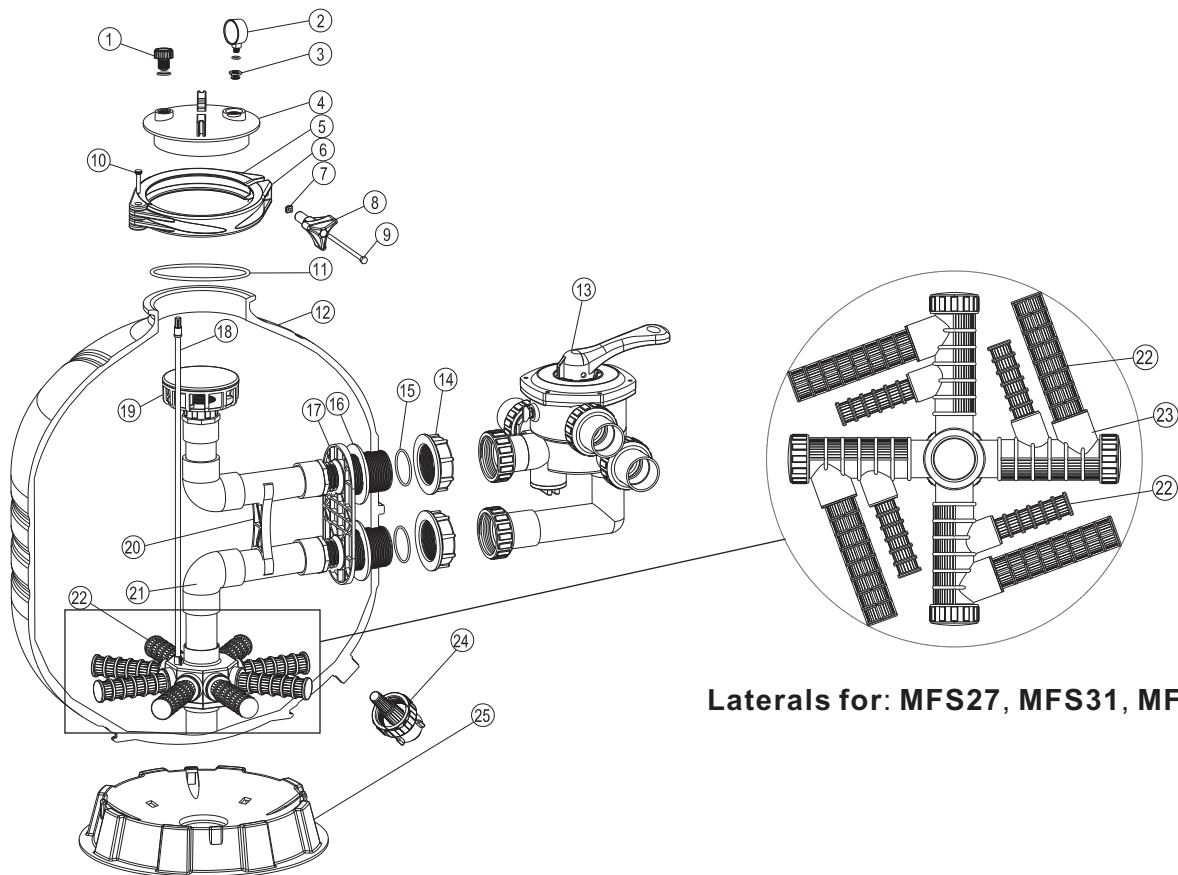

PARTS FOR FILTER MAX FILTER

English

Key NO.	Part Number	Product Description	QTY	Key NO.	Part Number	Product Description	QTY
1	89010701	Air Release Valve	1	18	89012613	Air Vent Pipe for MFS24	1
2	06021002	Plastic Pressure Gauge With O-Ring (40psi)	1	18	89012614	Air Vent Pipe for MFS27A MFS27	1
3	01111048	Connector for Pressure Gauge/Stopper	1	18	89012615	Air Vent Pipe for MFS31A MFS31	1
4	01201022	Lid (Transparent)	1	18	89012616	Air Vent Pipe for MFS35	1
5	01271021	Clamp Lock (left)	1	19	89012601	MFS17 Top part of the inner tank system	1
6	01271022	Clamp Lock (right)	1		89012602	MFS20 Top part of the inner tank system	1
7	03021035	M6 Nut	1		89012603	MFS24 Top part of the inner tank system	1
8	01111101	Star-Shaped Nut	1		89012604	MFS27A Top part of the inner tank system	1
9	03011166	M6x110mm Screws	1		89012617	MFS27 Top part of the inner tank system	1
10	03018124	Pin	1		89012605	MFS31A Top part of the inner tank system	1
11	02010007	O-Ring	1		89012618	MFS31 Top part of the inner tank system	1
	01331036	MFS17 Filter Tank	1		89012619	MFS35 Top part of the inner tank system	1
12	01331037	MFS20 Filter Tank	1	20	01111046	1.5" Tank System Support for MFS17 MFS20 MFS24	1
	01331038	MFS24 Filter Tank	1		01111043	1.5" Tank System Support for MFS27A MFS31A	1
	01331049	MFS27A Filter Tank	1		01110018	2.0" Tank System Support for MFS27 MFS31 MFS35	1
	01331039	MFS27 Filter Tank	1		89012606	MFS17 Bottom part of the inner tank system	1
	01331050	MFS31A Filter Tank	1		89012607	MFS20 Bottom part of the inner tank system	1
	01331040	MFS31 Filter Tank	1		89012608	MFS24 Bottom part of the inner tank system	1
	01331041	MFS35 Filter Tank	1		89012609	MFS27A Bottom part of the inner tank system	1
13	88280805	1.5" Side Mount Valve for MFS17 MFS20 MFS24 MFS27A MFS31A Filter MAX	1	21	89012620	MFS27 Bottom part of the inner tank system	1
	88280806	2.0" Side Mount Valve for MFS27 MFS31 MFS35 Filter MAX	1		89012610	MFS31A Bottom part of the inner tank system	1
14	01015002	1.5" Connecting nut for MFS17 MFS20 MFS24 MFS27A MFS31A Filter MAX	2	22	89012621	MFS31 Bottom part of the inner tank system	1
	01015003	2.0" Connecting nut for MFS27 MFS31 MFS35 Filter MAX	2		89012622	MFS35 Bottom part of the inner tank system	1
15	02011003	O-Ring for valve connection for MFS17 MFS20 MFS24 MFS27A MFS31A Filter MAX	2	22	01172007	Laterals (115mm) for MFS17	8
	02020016	O-Ring for valve connection for MFS27 MFS31 MFS35 Filter MAX	2		01172008	Laterals (126mm) for MFS20 MFS24 MFS27A MFS31A	8
16	02010009	Spacer for Connecting panel for MFS17 MFS20 MFS24 MFS27A MFS31A Filter MAX	2		01172010	Laterals (185mm) for MFS27 MFS31 MFS35	4
	02010010	Spacer for Connecting panel for MFS27 MFS31 MFS35 Filter MAX	3		01172007	Laterals (115mm) for MFS27 MFS31 MFS35	4
17	01172033	1.5" Connecting panel for MFS17 MFS20 MFS24	1	23	89012516	Laterals bracket for MFS27 MFS31 MFS35	4
	01172002	1.5" Connecting panel for MFS27A MFS31A	1	24	89011601	Water Drain Set	1
	01170014	2.0" Connecting panel for MFS27 MFS31 MFS35	1	25	01111059	Filter Base for MFS17 MFS20	1
18	89012611	Air Vent Pipe for MFS17	1		01111062	Filter Base for MFS24 MFS27A MFS27	1
18	89012612	Air Vent Pipe for MFS20	1		01331003	Filter Base for MFS31A MFS31 MFS35	1