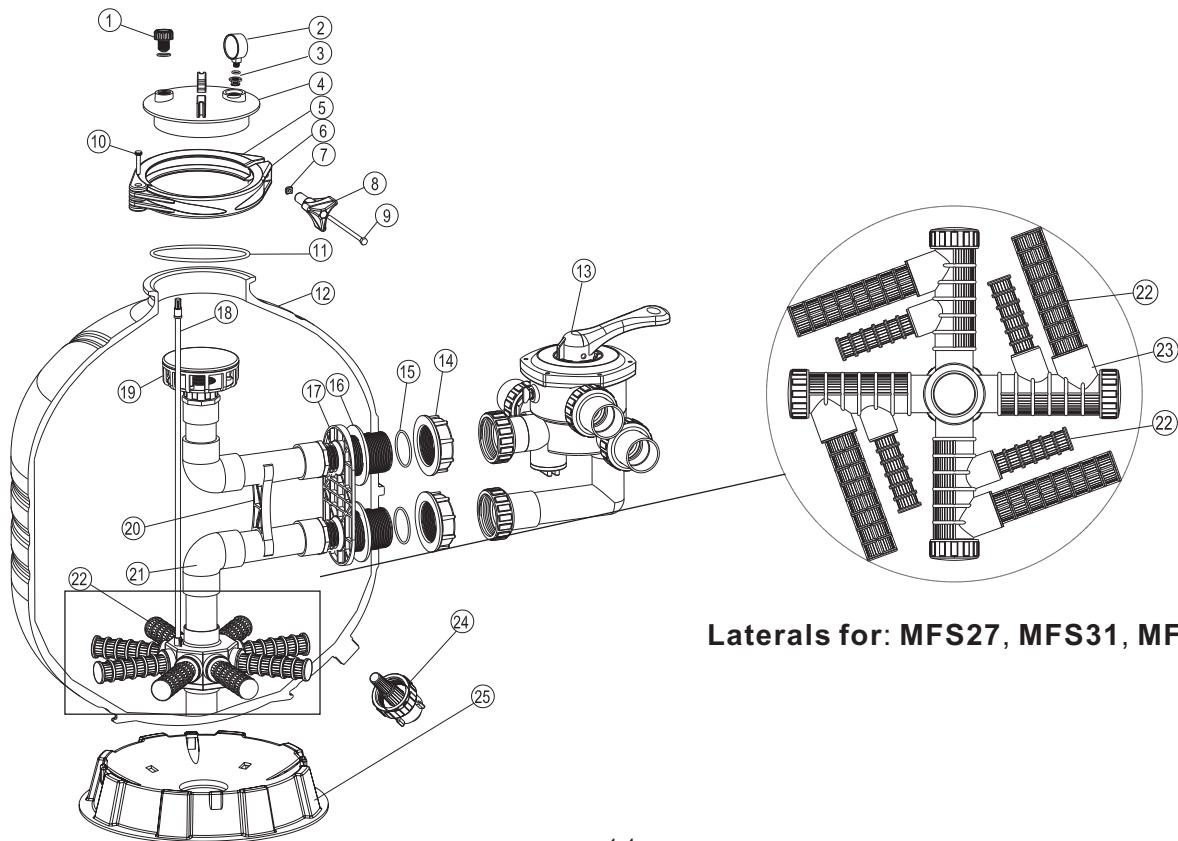

Schlüssel NR.	Teil Nummer	Produktbeschreibung	MEN GE	Schlüssel NR.	Teil Nummer	Produktbeschreibung	MEN GE	
1	89010701	Entlüftungsventil	1	18	89012613	Entlüftungsrohr für MFS24	1	
2	06021002	Kunststoffdruckmesser mit O-Ring (40psi)	1	18	89012614	Entlüftungsrohr für MFS27A MFS27	1	
3	01111048	Anschluss für Druckmesser/Stöpsel	1	18	89012615	Entlüftungsrohr für MFS31A MFS31	1	
4	01201022	Deckel (Transparent)	1	18	89012616	Entlüftungsrohr für MFS35	1	
5	01271021	Klammerverschluss (links)	1	19	89012601	MFS17 Oberer Teil des inneren Tanksystems	1	
6	01271022	Klammerverschluss (rechts)	1		89012602	MFS20 Oberer Teil des inneren Tanksystems	1	
7	03021035	M6 Mutter	1		89012603	MFS24 Oberer Teil des inneren Tanksystems	1	
8	01111101	Sternförmige Mutter	1		89012604	MFS27A Oberer Teil des inneren Tanksystems	1	
9	03011166	M6×110mm Schrauben	1		89012617	MFS27 Oberer Teil des inneren Tanksystems	1	
10	03018124	Stift	1		89012605	MFS31A Oberer Teil des inneren Tanksystems	1	
11	02010007	O-Ring	1		89012618	MFS31 Oberer Teil des inneren Tanksystems	1	
12	01331036	MFS17 Filtertank	1		20	89012619	MFS35 Oberer Teil des inneren Tanksystems	1
	01331037	MFS20 Filtertank	1			01111046	1,5" Tanksystemträger für MFS17 MFS20 MFS24	1
	01331038	MFS24 Filtertank	1			01111043	1,5" Tanksystemträger für MFS27A MFS31A	1
	01331049	MFS27A Filtertank	1	21	01110018	2,0" Tanksystemträger für MFS27 MFS31 MFS35	1	
	01331039	MFS27 Filtertank	1		89012606	MFS17 Unterer Teil des inneren Tanksystems	1	
	01331050	MFS31A Filtertank	1		89012607	MFS20 Unterer Teil des inneren Tanksystems	1	
	01331040	MFS31 Filtertank	1		89012608	MFS24 Unterer Teil des inneren Tanksystems	1	
	01331041	MFS35 Filtertank	1		89012609	MFS27A Unterer Teil des inneren Tanksystems	1	
13	88280805		1		89012620	MFS27 Unterer Teil des inneren Tanksystems	1	
	88280806	2,0" an der Seite montiertes Ventil für MFS27	1		89012610	MFS31A Unterer Teil des inneren Tanksystems	1	
14	01015002	1,5" Verbindungsmutter für MFS17 MFS20	2		89012621	MFS31 Unterer Teil des inneren Tanksystems	1	
	01015003	2,0" Verbindungsmutter für MFS27 MFS31 MFS35	2		89012622	MFS35 Unterer Teil des inneren Tanksystems	1	
15	02011003	O-Ring für Ventilanschluss für MFS17 MFS20	2		22	01172007	Seitenteile (115mm) für MFS17	8
	02020016	O-Ring für Ventilanschluss für MFS27 MFS31	2	01172008		Seitenteile (126mm) für MFS20 MFS24 MFS27A	8	
16	02010009	Abstandhalter für Anschlussstafel für MFS17	2	01172010		Seitenteile (185mm) für MFS27 MFS31 MFS35	4	
	02010010	Abstandhalter für Anschlussstafel für MFS27	3	01172007		Seitenteile (115mm) für MFS27 MFS31 MFS35	4	
17	01172033	1,5" Anschlussstafel für MFS17 MFS20 MFS24	1	23	89012516	Seitenklammer für MFS27 MFS31 MFS35	4	
	01172002	1,5" Anschlussstafel für MFS27A MFS31A	1	24	89011601	Wasserablaufsatz	1	
	01170014	2,0" Anschlussstafel für MFS27 MFS31 MFS35	1	25	01111059	Filterbasis für MFS17 MFS20	1	
18	89012611	Entlüftungsrohr für MFS17	1		01111062	Filterbasis für MFS24 MFS27A MFS27	1	
18	89012612	Entlüftungsrohr für MFS20	1		01331003	Filterbasis für MFS31A MFS31 MFS35	1	

Laterals for: MFS27, MFS31, MFS35