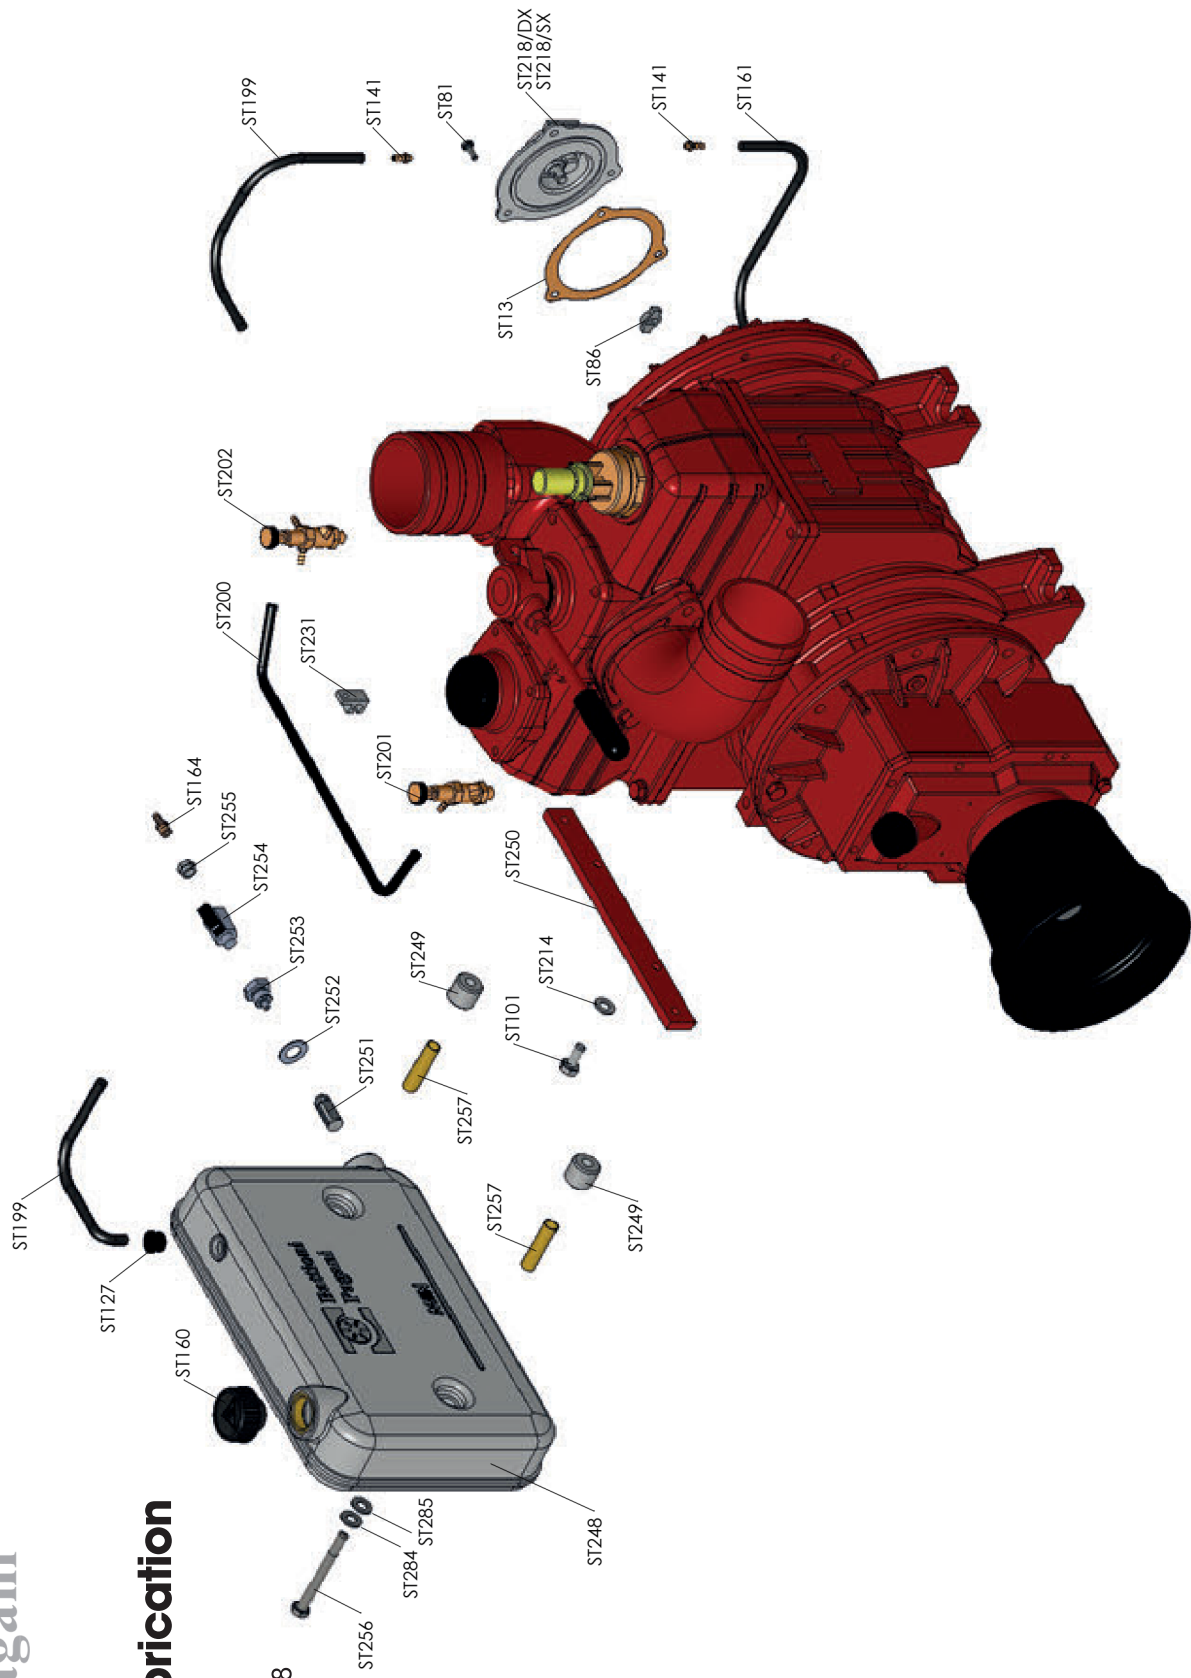

- ST230
- STA230
- STAR230
- ST230/SP
- STA230/SP
- STAR230/SP
- A230/SP
- AR230/SP
- AR1230/SP

REBUILD KIT

LUBR_OIL

Battioni®
Pagani

Forced lubrication STAR/.....F

Rel. 0 del 15.01.2018

Battioni®
Pagani

Forced lubrication STAR/....V