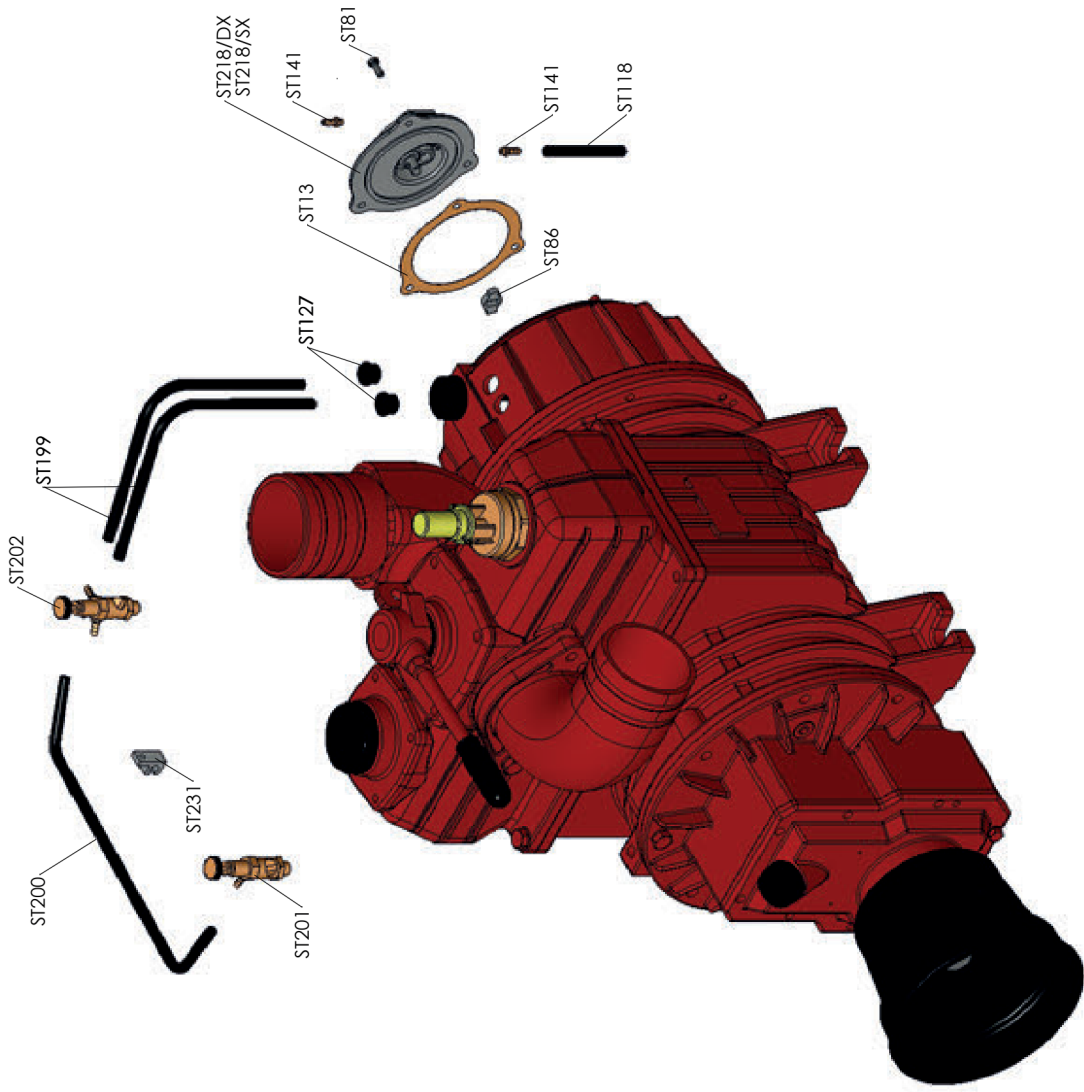

Battioni®
Pagani

Forced lubrication STAR/....V

Rel. 0 del 15.01.2018