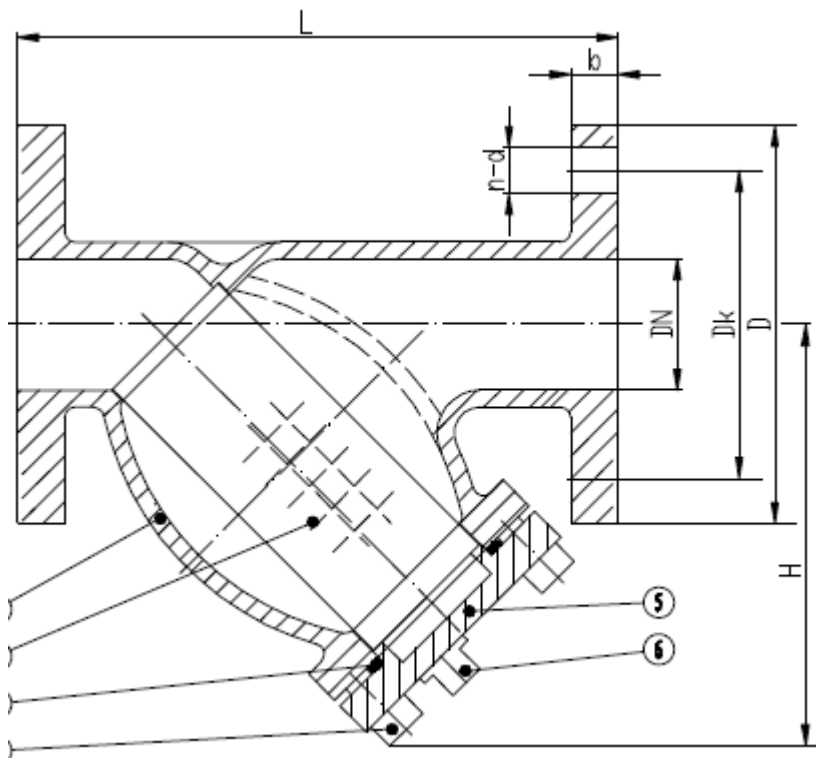

Profec In-line filter cast iron

Material: Cast iron GG 25
Surface treatment: Epoxy coating
Material Filter element: Stainless steel
Material body gasket: Graphite
Filtration Micron: 1500 micron
Connection: DIN flange
Working pressure: 16 bar
Colour: blue

Dimensions:

Item number	DN	L	Dk	D	b	n-d	H	Plug
0410745	50	230	125	165	20	4-19	130	1/2
0410746	65	290	145	185	20	4-19	145	1/2
0410747	80	310	160	200	22	8-19	170	1/2
0410748	100	350	180	220	24	8-19	200	1/2