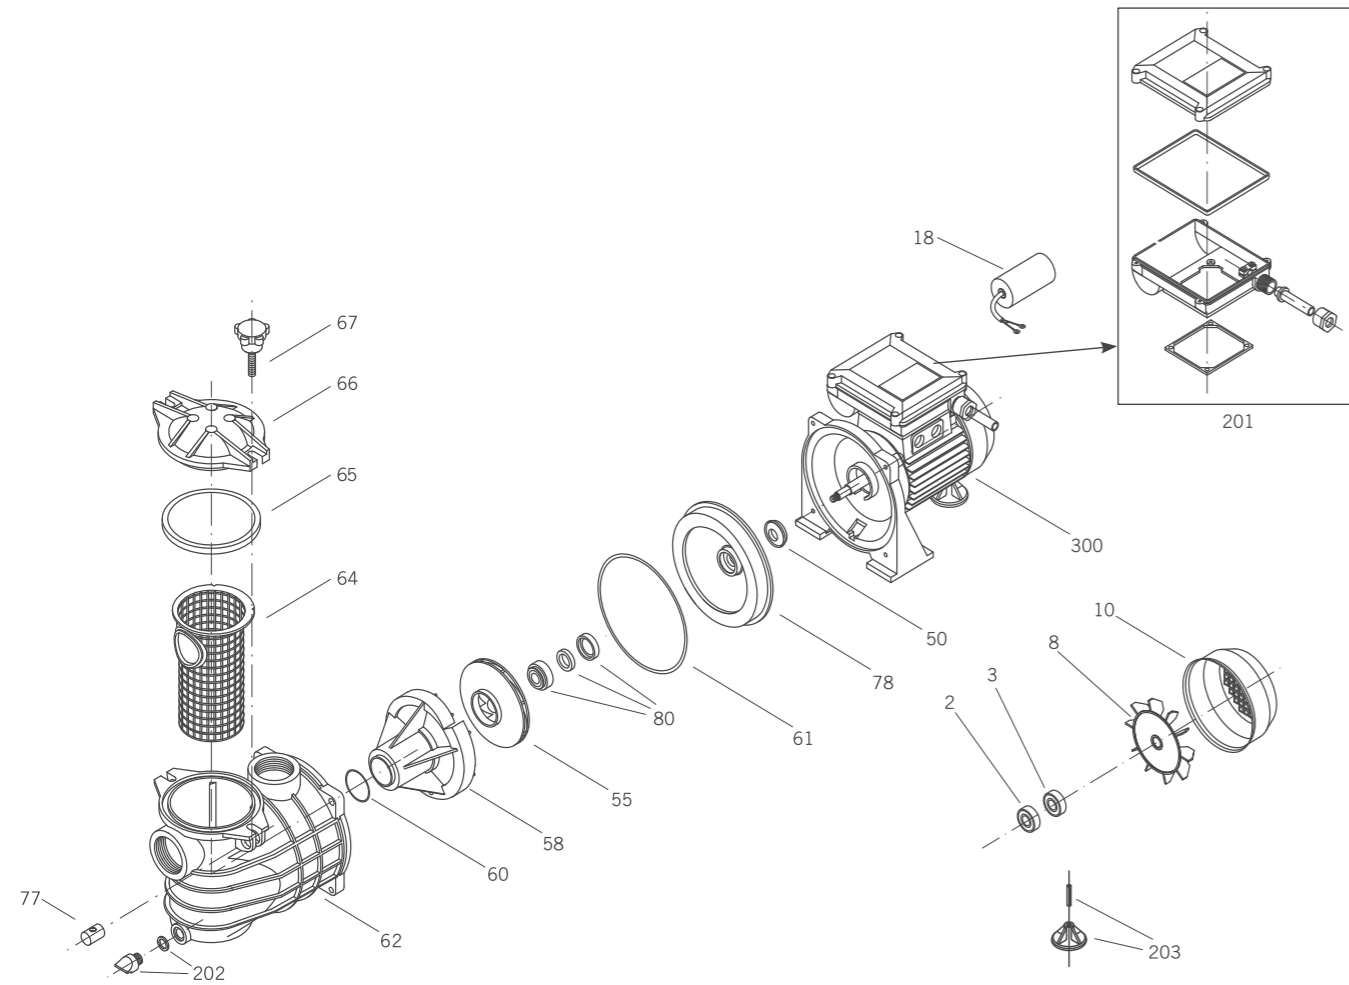

PSH POOL PUMP TYPE MICRO

PSH POOL PUMP TYPE MICRO

NR.	DESCRIPTION	PART NR.
2	Bearing (front) PSH Pool pump type Micro	7032403
3	Bearing (back) PSH Pool pump type Micro	7032404
8	Fan PSH Pool pump type Micro	7032405
10	Fan cover PSH Pool pump type Micro	7032406
18	Capacitor 10 MF PSH Pool pump type Micro 25	7032407
18	Capacitor 12 MF PSH Pool pump type Micro 33	7032408
18	Capacitor 16 MF PSH Pool pump type Micro 50	7032409
55	Impeller PSH Pool pump type Micro	7032410
58	Diffuser PSH Pool pump type Micro	7032411
60	Diffuser gasket PSH Pool pump type Micro	7032412
61	Pump housing gasket PSH Pool pump type Micro	7032413
62	Pump housing PSH Pool pump type Micro	7032414
64	Pre-filter basket PSH Pool pump type Micro	7032415
65	Pre-filter cover gasket PSH Pool pump type Micro	7032416
66	Pre-filter cover PSH Pool pump type Micro	7032417
67	Knob PSH Pool pump type Micro	7032418
77	Fixing thumb nut PSH Pool pump type Micro	7032419
80	Mechanical seal PSH Pool pump type Micro	7032420
202	Drain plug + gasket PSH Pool pump type Micro	7032421