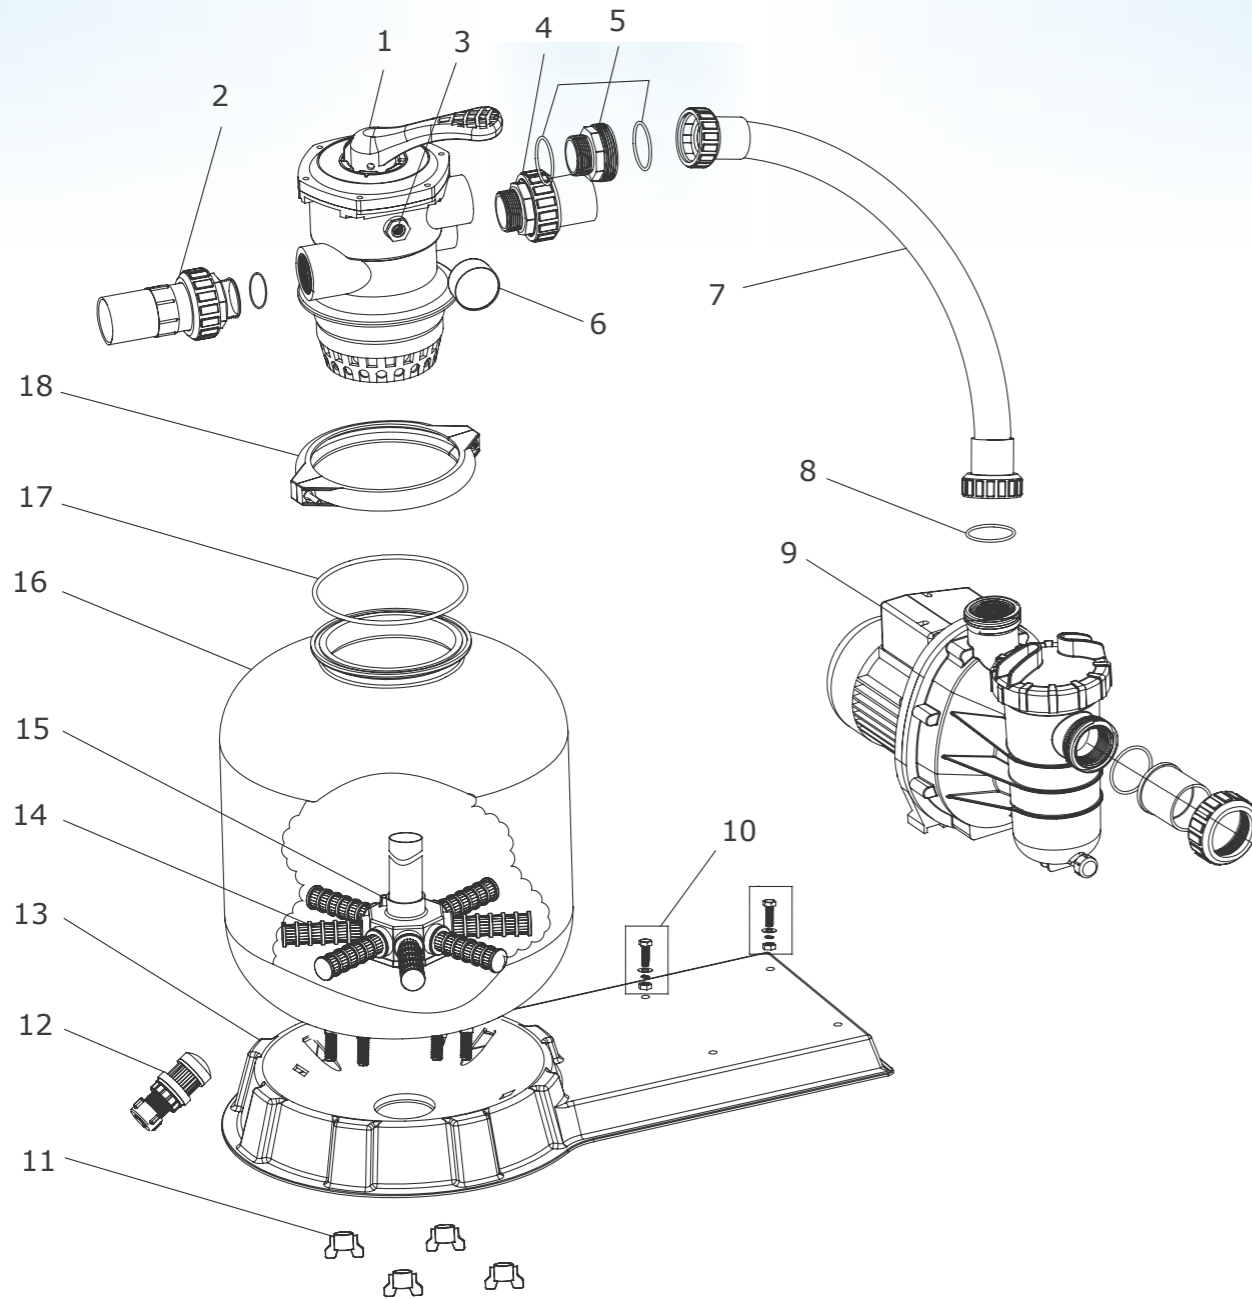

SPARE PARTS

Mega Filtration system FSF400 - FSF500

Mega Filtration system FSF400 - FSF500

NR.	DESCRIPTION	FOR FILTER SET	PART NR. INCLUDES	PART NR.
1	Multiport valve 1 1/2"		1	0891918
2	Union with Sight Glass & O-Ring		1	7009364
3	Connector for oil pressure gauge		1	7009306
4	Union set with O-Ring		1	7009365
5	Bulkhead fitting		1	7009360
6	Oil pressure gauge		1	7009341
7a	Hose with nut	FSF400	1	7009361
7b	Hose with nut	FSF450	1	7009362
7c	Hose with nut	FSF500	1	7009363
8	O-Ring		1	7009337
9a	Hydro-S Pool pump SS050	FSF400	1	0950099
9b	Hydro-S Pool pump SS075	FSF450	1	0950089
9c	Mega Pool pump SC075	FSF500	1	0950097
10	Pump Assembly Screw		2	
11	Fastener for Filter Base		4	
12	Water drain set		1	7009343
13	Combo Base		1	
14a	Lateral 115mm	FSF400-FSF450	8	7009308
14b	Lateral 126mm	FSF500	8	7009309
15a	Lateral Assembly with Center Pipe	FSF400	1	
15b	Lateral Assembly with Center Pipe	FSF450	1	
15c	Lateral Assembly with Center Pipe	FSF500	1	
16a	Filter tank	FSF400	1	
16b	Filter tank	FSF450	1	
16c	Filter tank	FSF500	1	
17	O-Ring		1	7009338
18	Clamp		1	7009347