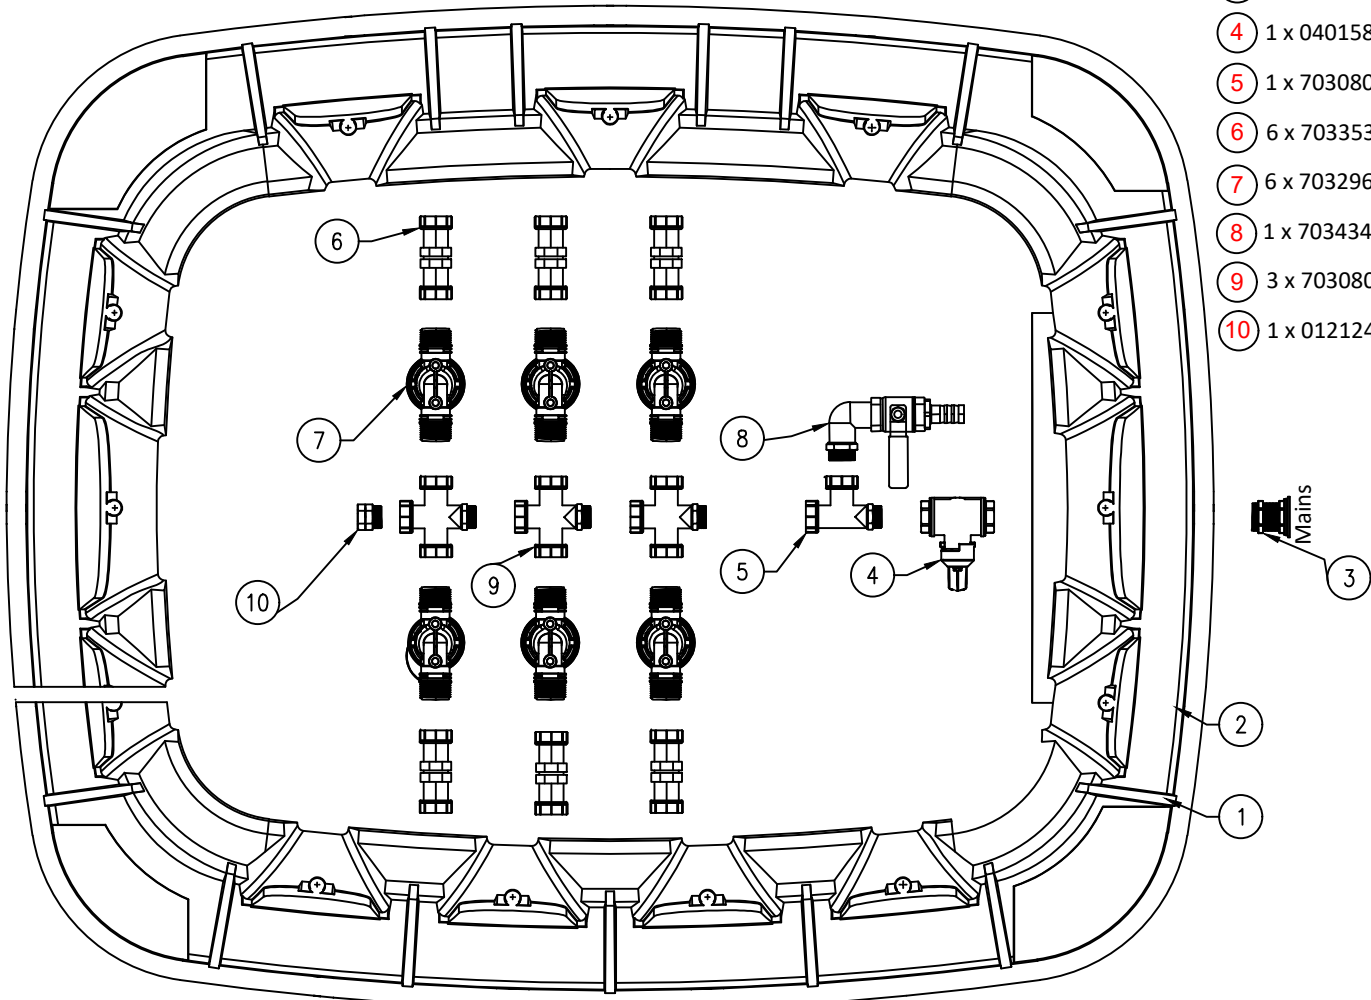

## Hunter Assembled Valve Box HDPE 1" male thread green type 6 valves

- 1 1 x 7033354 Profec Valve box HDPE green type VB-1220
- 2 1 x 7033357 Profec Mounting plate HDPE green type VB-1220
- 3 1 x 0110065 Profec Bulkhead fitting PP 1" male thread 10bar black
- 4 1 x 0401584 VIR Ball valve PP 1" female thread 16bar DN25 black 220
- 5 1 x 7030806 Tavlit Swivel T-piece 90° PP 1" female x female thread
- 6 6 x 7033537 Tavlit Swivel socket PP 1" female thread 10bar
- 7 6 x 7032966 Hunter Solenoid valve fibreglass-reinforced 1" male thread
- 8 1 x 7034340 Water removal compressor kit for irrigation systems 1" male
- 9 3 x 7030807 Tavlit Swivel cross 90° PP 1" female thread x female thread
- 10 1 x 0121243 Plug PP 1" male thread 10bar black