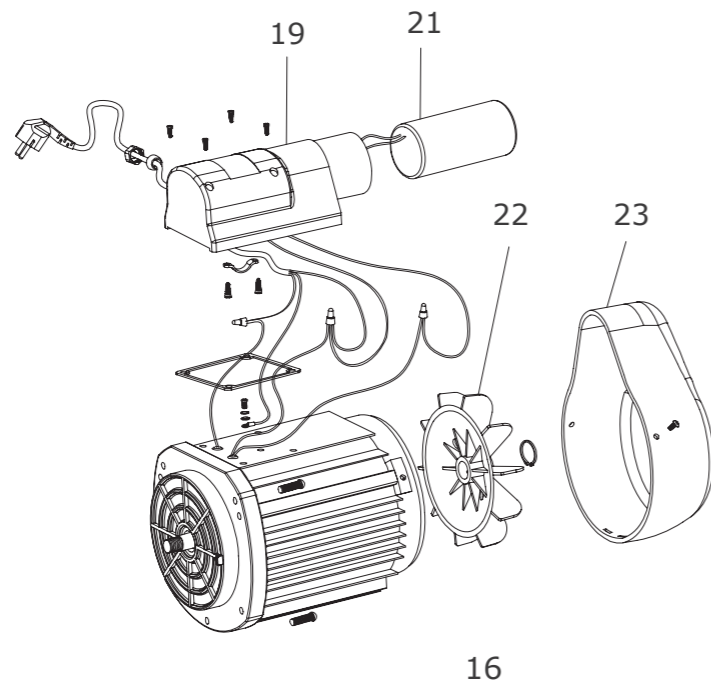

SPARE PARTS

Mega Pool pump SC

Mega Pool pump SC

NR.	DESCRIPTION	FOR PUMP	PART NR. INCLUDES	PART NR.
1	Transparent lid		1	7009304
2	O-Ring		1	7009333
3	Basket with handle		1	7009349
4	Union with nut without O-Ring		2	7009368
5	Drain plug with O-ring		1	7009348
6	Pump body	SC050-SC100	1	7010414
7	O-ring for Diffuser		1	
8	Diffuser		1	
9	Impeller Screw with O-ring		1	
10a	Impeller	SC050	1	7009322
10b	Impeller	SC075	1	7009323
10c	Impeller	SC100	1	7009324
11	Mechanical seal		1	7009339
12	O-Ring		1	7009335
13	SC Pump Flange		1	
14	Ring Lock Nut		1	
15	Motor Slinger		1	
16a	Motor	SC050	1	
16b	Motor	SC075	1	
16c	Motor	SC100	1	
17	Opening key		1	
18	SC Pumps Base		1	
19	Cable Box for SC Pump		1	
21a	Capacitor 14µF	SC050	1	7010423
21b	Capacitor 20µF	SC075	1	7010426
21c	Capacitor 25µF	SC100-SC150	1	7010427
22	Cooling fan		1	7009296
23	Fan cover		1	7009298
25	O-ring		2	7009337