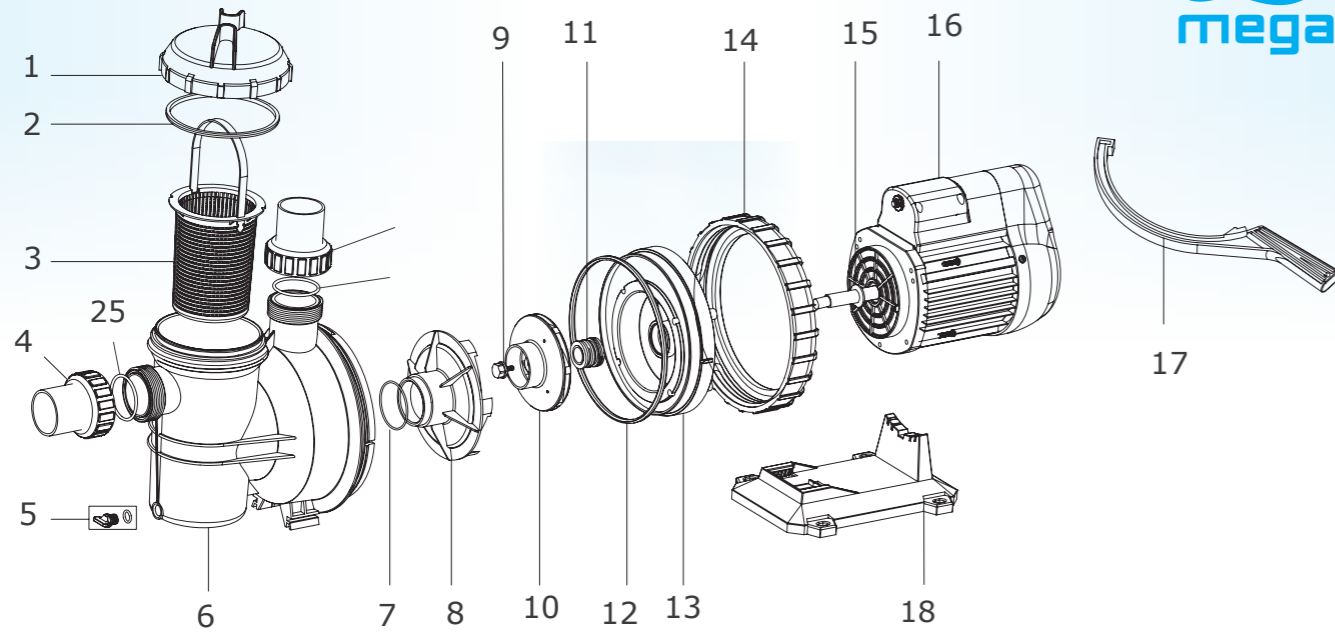

SPARE PARTS

Mega Pool pump SC

Mega Pool pump SC

NR.	DESCRIPTION	FOR PUMP	PART NR. INCLUDES	PART NR.
1	Transparent lid		1	7009304
2	O-Ring		1	7009333
3	Basket with handle		1	7009349
4	Union with nut without O-Ring		2	7009368
5	Drain plug with O-ring		1	7009348
6	Pump body	SC050-SC100	1	7010414
7	O-ring for Diffuser		1	
8	Diffuser		1	
9	Impeller Screw with O-ring		1	
10a	Impeller	SC050	1	7009322
10b	Impeller	SC075	1	7009323
10c	Impeller	SC100	1	7009324
11	Mechanical seal		1	7009339
12	O-Ring		1	7009335
13	SC Pump Flange		1	
14	Ring Lock Nut		1	
15	Motor Slinger		1	
16a	Motor	SC050	1	
16b	Motor	SC075	1	
16c	Motor	SC100	1	
17	Opening key		1	
18	SC Pumps Base		1	
19	Cable Box for SC Pump		1	
21a	Capacitor 14µF	SC050	1	7010423
21b	Capacitor 20µF	SC075	1	7010426
21c	Capacitor 25µF	SC100-SC150	1	7010427
22	Cooling fan		1	7009296
23	Fan cover		1	7009298
25	O-ring		2	7009337