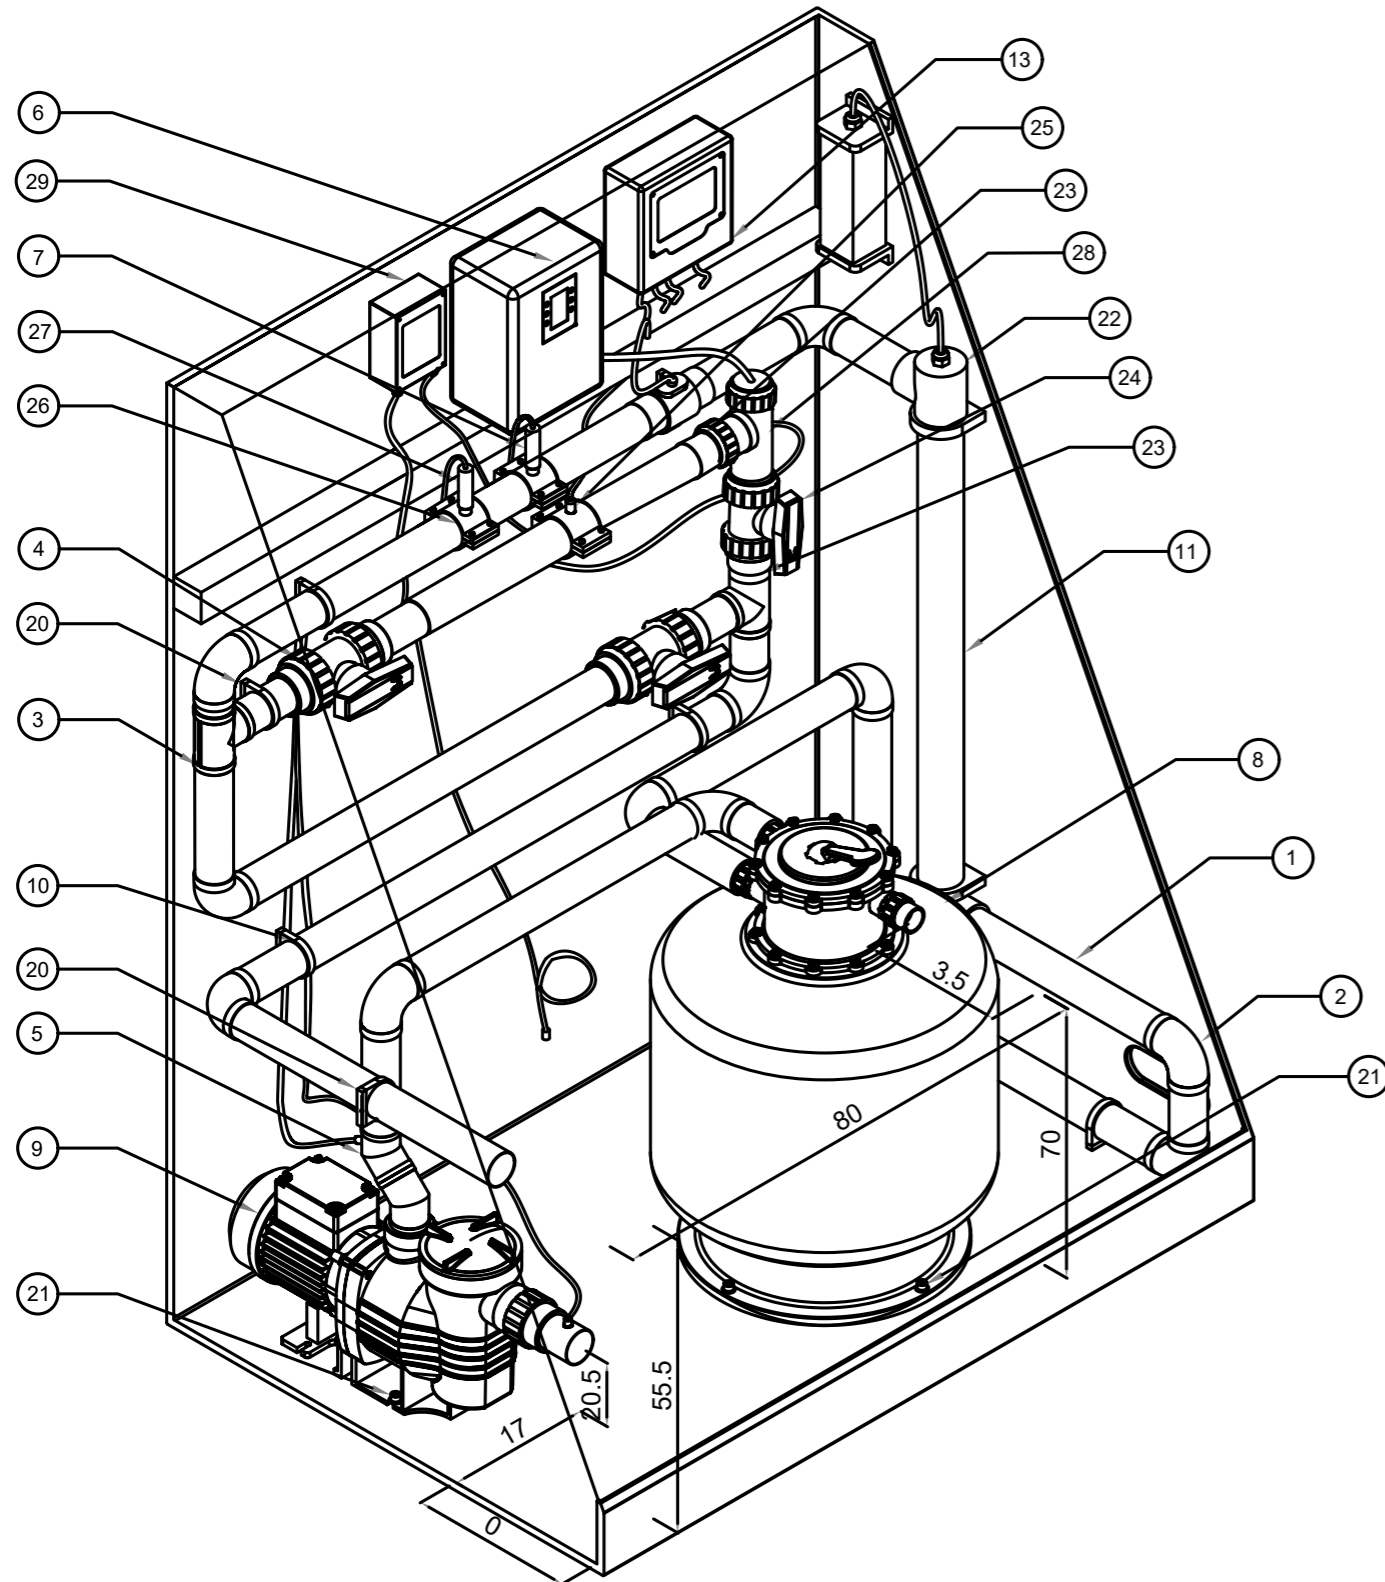

7037815 - FLOTIDE TECHNICAL PALLET TYPE PRO V2

7037815 - FLOTIDE TECHNICAL PALLET TYPE PRO V2

| NR. | DESCRIPTION   | PART NR.   |
|-----|---|------------|
| 1   | Pressure pipe PVC-U plain 10 bar 50 mm  | 0301987    |
| 2   | Profec Elbow 90° PVC-U 50 mm glue socket 16bar grey                                     | 0110102    |
| 3   | Profec T-piece 90° PVC-U 50 mm glue socket 16bar grey                                   | 0110247    |
| 4   | Profec Ball valve, type Safe 600 50 mm 16 bar   | 0112105    |
| 5   | Profec Elbow 45° PVC-U 50 mm glue socket 16bar grey                                     | 0110133    |
| 6   | Hayward Salt chlorinator 60m³ type Aquarite + SV LS                                     | 7036241    |
| 7   | Hayward ORP probe with 3m cable type platine  | 7027478    |
| 8   | Flotide Sand filter HDPE 63 mm / 2" metric/imperial glue socket 2,8bar white type MFV20 | 0182218    |
| 9   | Hayward Pool pump 63 mm glue socket 230VAC type RS II VSTD 1.5HP                        | 7016710    |
| 10  | Profec Pipe clamp PP 50 mm black type 3   | 0110955    |
| 11  | BLUE LAGOON UV-C TECH 75W   | 0181398    |
| 12  | Griffon PVC glue, type WDF-05 0,25 ltr label EN/DE                                      | 7011039    |
| 19  | Control cable - 0.75mm²   | 7028760    |
| 20  | Support block for Mega clip 50 mm   | 0100525    |
| 23  | Profec Reducer bush PVC-U 63 mm x 50 mm glue spigot x glue socket 16bar                 | 0110748    |
| 24  | Profec Ball valve PVC-U 63 mm glue socket 16bar DN50 grey type Safe 600                 | 0112106    |
| 25  | Hayward Water flow switch   | 7019320    |
| 26  | Profec Bolt saddle PP 50 mm x 1/2" clamp x female thread 16bar                          | 3x 0120548 |
| 27  | Hayward pH probe with 3m cable  | 7019316    |
| 28  | Replacement cell Sugarvalley  | 7036502    |
| 29  | Hayward Dosing pump   | 7019318    |