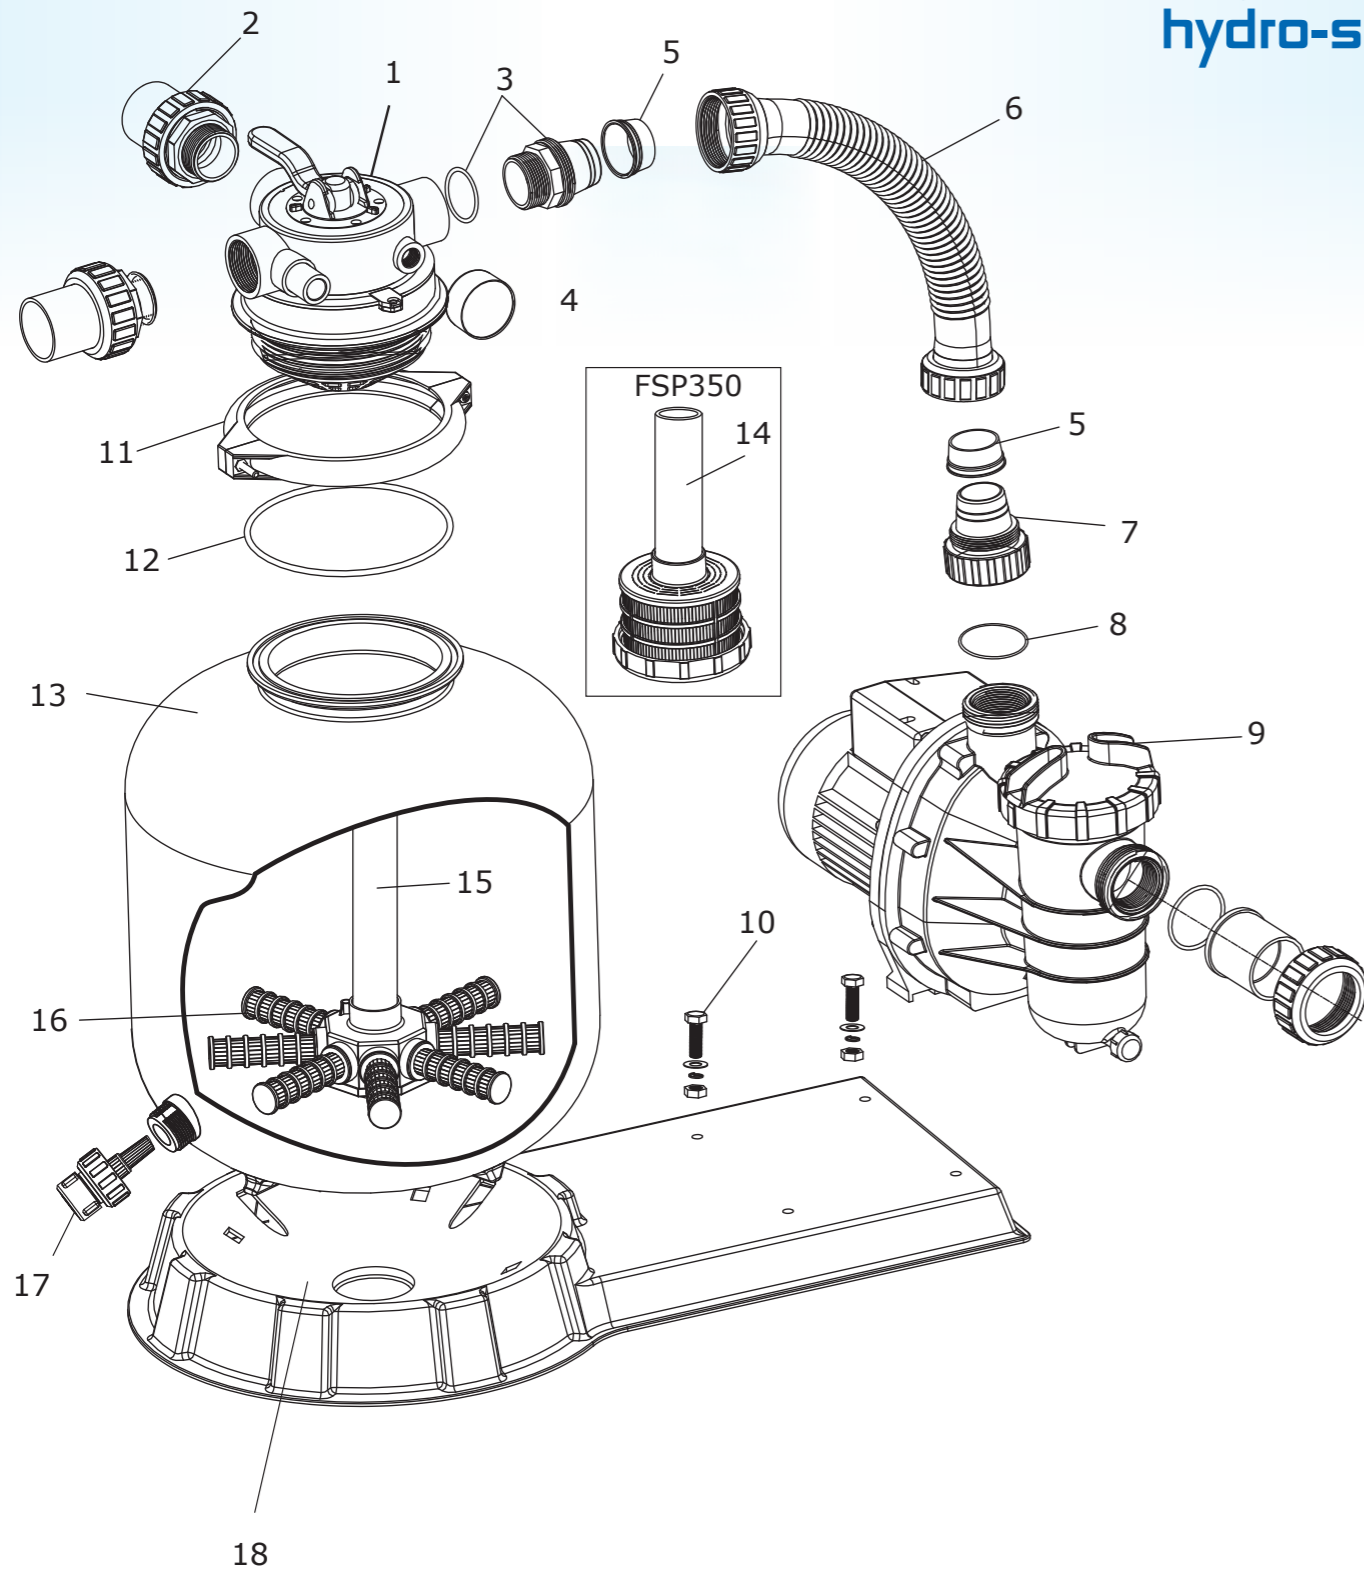

SPARE PARTS

Pool Filtration system FSP350 - FSP500

Pool Filtration system FSP350 - FSP500

NR.	DESCRIPTION	FOR FILTER SET	PART NR. INCLUDES	PART NR.
1	Multiport valve 1 1/2"		1	0891914
2	Union set with O-Ring		1	7009365
3	Hose adaptor with O-Ring		1	7009354
4a	Oil pressure gauge		1	7009341
4b	Connector for oil pressure gauge		1	7009306
5	Sleeve		2	7009330
6a	Hose with nut	FSP350	1	7009355
6b	Hose with nut	FSP400	1	7009356
6c	Hose with nut	FSP450	1	7009357
6d	Hose with nut	FSP500	1	7009358
7	Hose adaptor with nut		1	7009290
8	O-Ring		1	7009337
9a	Hydro-S Pool pump SS020	FSP350	1	0950094
9b	Hydro-S Pool pump SS033	FSP400	1	0950095
9c	Hydro-S Pool pump SS050	FSP450	1	0950099
9d	Hydro-S Pool pump SS075	FSP500	1	0950089
10	Pump Assembly Screw		2	
11	Clamp kit		1	7009347
12	O-Ring		1	7009338
13a	Filter Tank	FSP350	1	
13b	Filter Tank	FSP400	1	
13c	Filter Tank	FSP450	1	
13d	Filter Tank	FSP500	1	
14	Lateral assembly	FSP350	1	7011017
15a	Standpipe with hub	FSP400	1	
15b	Standpipe with hub	FSP450	1	
15c	Standpipe with hub	FSP500	1	
16a	Lateral 115mm	FSP400-FSP450	8	7009308
16b	Lateral 126mm	FSP500	8	7009309
17	Water drain set		1	7009346
18a	Combo Base	FSP350	1	
18b	Combo Base	FSP400-FSP450-FSP500	1	