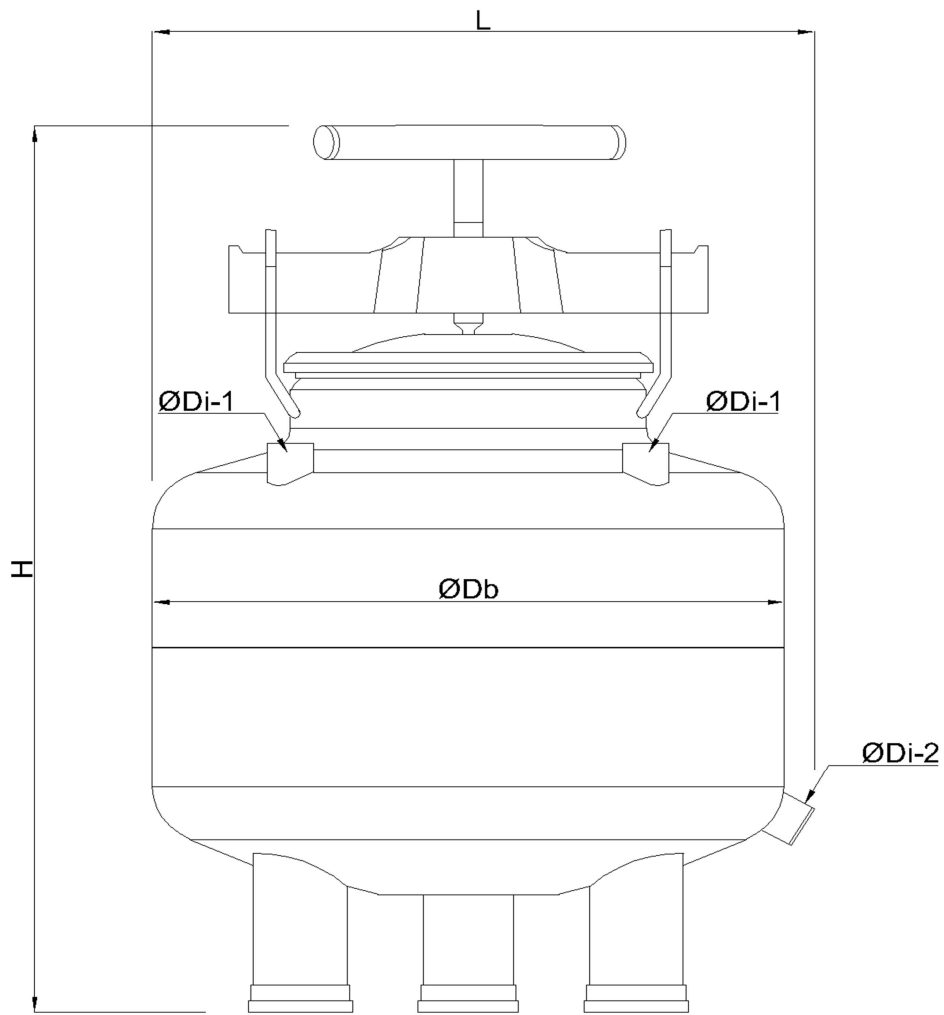

Fertilizer Tank
7026022

Technical Drawing

Table of size

Model	L (mm)	H (mm)	Db (inch)	Di-1 (inch)	Di-2 (inch)	Tank Volume (inch)
7026022	406	600	16"	1/2"	3/4"	30 Liter