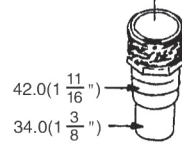

**THRU THE WALL SKIMMER
ASSEMBLY & PARTS INSTRUCTION**

**NOTICE TECHNIQUE
D'INSTRUCTION POUR ÉCUMOIRE DE PISCINE**

**PANEL CUT OUT PATTERN
PATRON DE DECOUPE**

P011
Hose Adaptor
Raccord Tuyau
D'aspiration

P009
Double Layer Gasket
Joint Plat Double

P007
Face Plate
Bride Faciale

P001
Standard Skimmer Set
Ensemble Ecumoire Standard

P002
Wide Mouth Skimmer Set
Ensemble Ecumoire Grande Overture