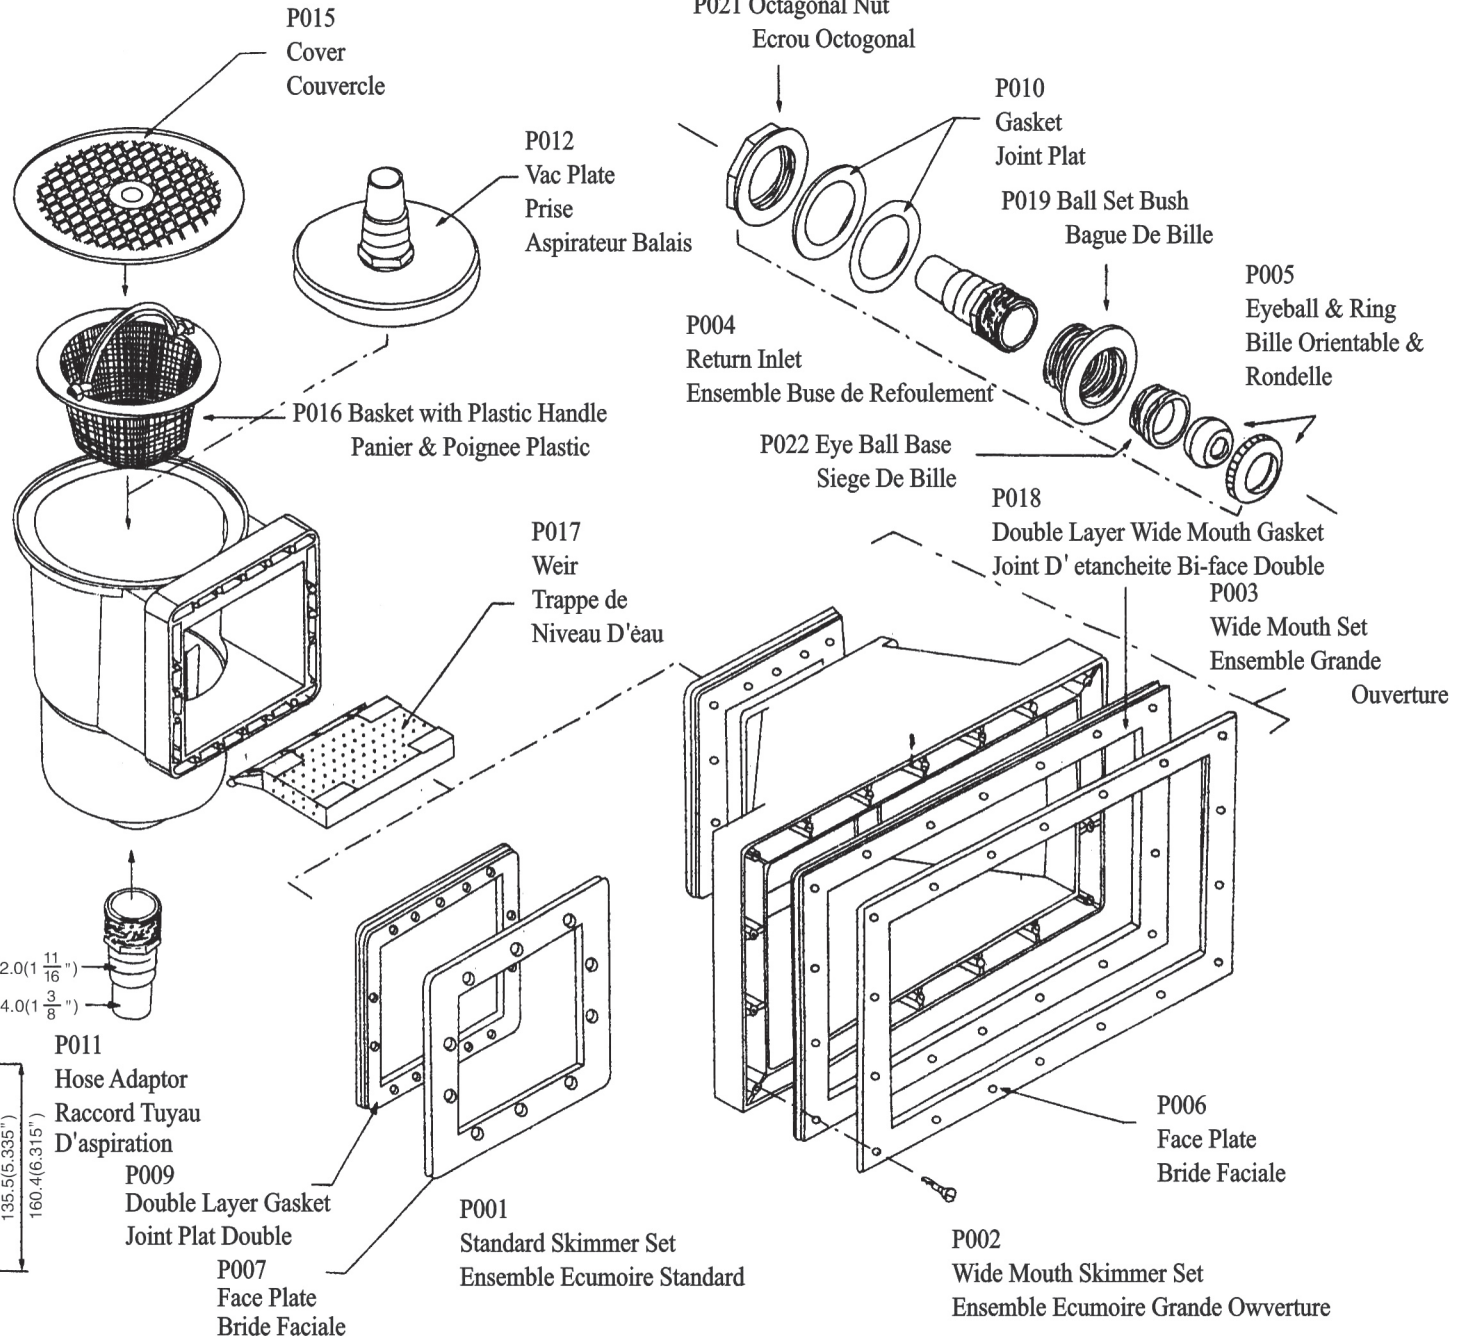

**THRU THE WALL SKIMMER
ASSEMBLY & PARTS INSTRUCTION**

**NOTICE TECHNIQUE
D'INSTRUCTION POUR ÉCUMOIRE DE PISCINE**

**PANEL CUT OUT PATTERN
PATRON DE DECOUPE**

P011
Hose Adaptor
Raccord Tuyau
D'aspiration

P009
Double Layer Gasket
Joint Plat Double

P007
Face Plate
Bride Faciale

P001
Standard Skimmer Set
Ensemble Ecumoire Standard

P002
Wide Mouth Skimmer Set
Ensemble Ecumoire Grande Overture