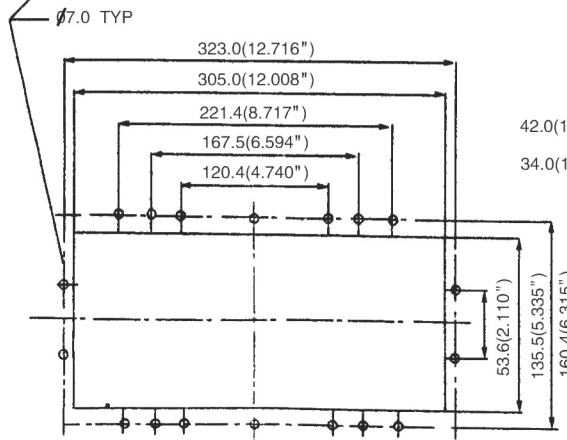

**THRU THE WALL SKIMMER
ASSEMBLY & PARTS INSTRUCTION**

**NOTICE TECHNIQUE
D'INSTRUCTION POUR ÉCUMOIRE DE PISCINE**

**PANEL CUT OUT PATTERN
PATRON DE DECOUPE**

P011
Hose Adaptor
Raccord Tuyau
D'aspiration

P009
Double Layer Gasket
Joint Plat Double

P007
Face Plate
Bride Faciale

P001
Standard Skimmer Set
Ensemble Ecumoire Standard

P002
Wide Mouth Skimmer Set
Ensemble Ecumoire Grande Overture