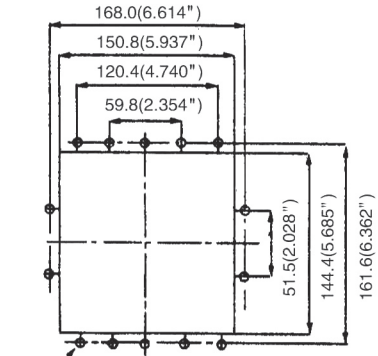

**THRU THE WALL SKIMMER
ASSEMBLY & PARTS INSTRUCTION**

**NOTICE TECHNIQUE
D'INSTRUCTION POUR ÉCUMOIRE DE PISCINE**

**PANEL CUT OUT PATTERN
PATRON DE DECOUPE**

P011
Hose Adaptor
Raccord Tuyau
D'aspiration

P009
Double Layer Gasket
Joint Plat Double

P007
Face Plate
Bride Faciale

P001
Standard Skimmer Set
Ensemble Ecumoire Standard

P002
Wide Mouth Skimmer Set
Ensemble Ecumoire Grande Overture