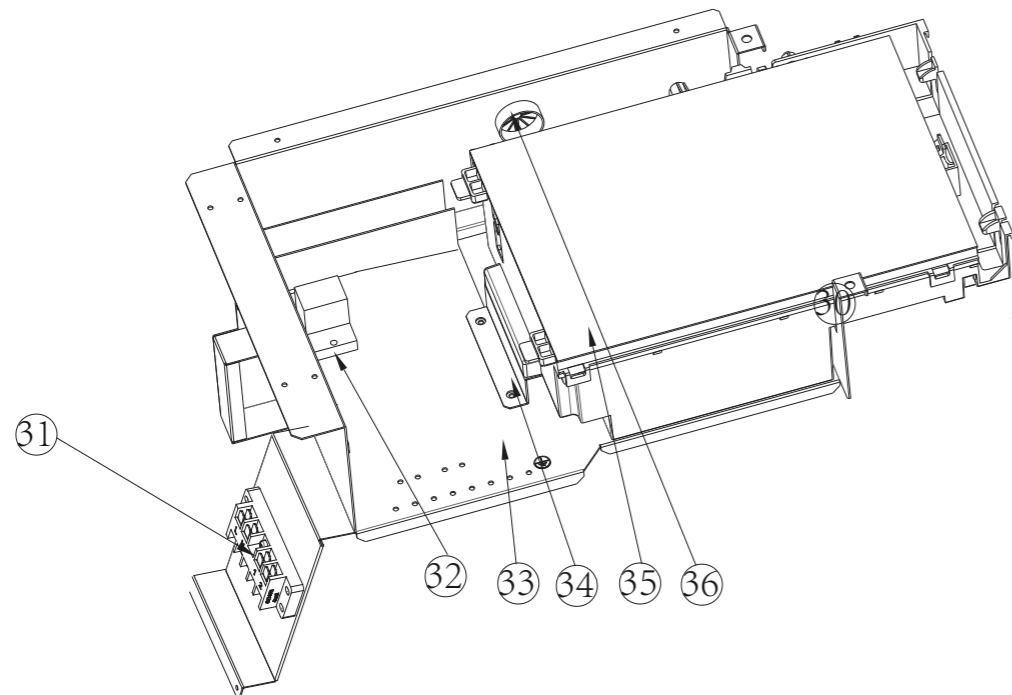

7036141 - NORSUP HEAT PUMP INVERTER, TYPE SILENT-PRO (TYPE 13)

7036141 - NORSUP HEAT PUMP INVERTER, TYPE SILENT-PRO (TYPE 13)

NR.	DESCRIPTION	PART NR.
1	Chassis	
2	Compressor	
3	Titanium heat exchanger	7034048
4	Right panel	
5	Back net	
6	Motor bracket	
7	Electric box cover	
8	Finned heat exchanger	
9	Top cover	
10	Top panel	
11	Left side panel	
12	Fan motor	7034049
13	Fan blade	7034050
14	Wind deflector	
15	Wind deflector	
16	Wind deflector	
17	Waterproof box	7034051
18	Colourful display	7036171
19	Panel	
20	Reactor	7034053
21	Bracket	
22	4-way-valves	7034054
23	EEV	7034055
24	High pressure switch	7034056
25	Low pressure switch	7034057
26	3-way pipe	
27	Needle valve	7034058
28	Filter	
29	Water flow switch	7034059
30	Over wire sheath	
31	5-position wiring base	7034060
32	Reply	7034061
33	Electrical box	
34	Fixing plate	
35	Inverter drive module	7034062
36	Over wire sheath	
	PCB controller	7036164
	Drain hose for heat pump L=102cm ø=12mm grey	7026961
	Hosetail drain outlet for heat pump black	7026962