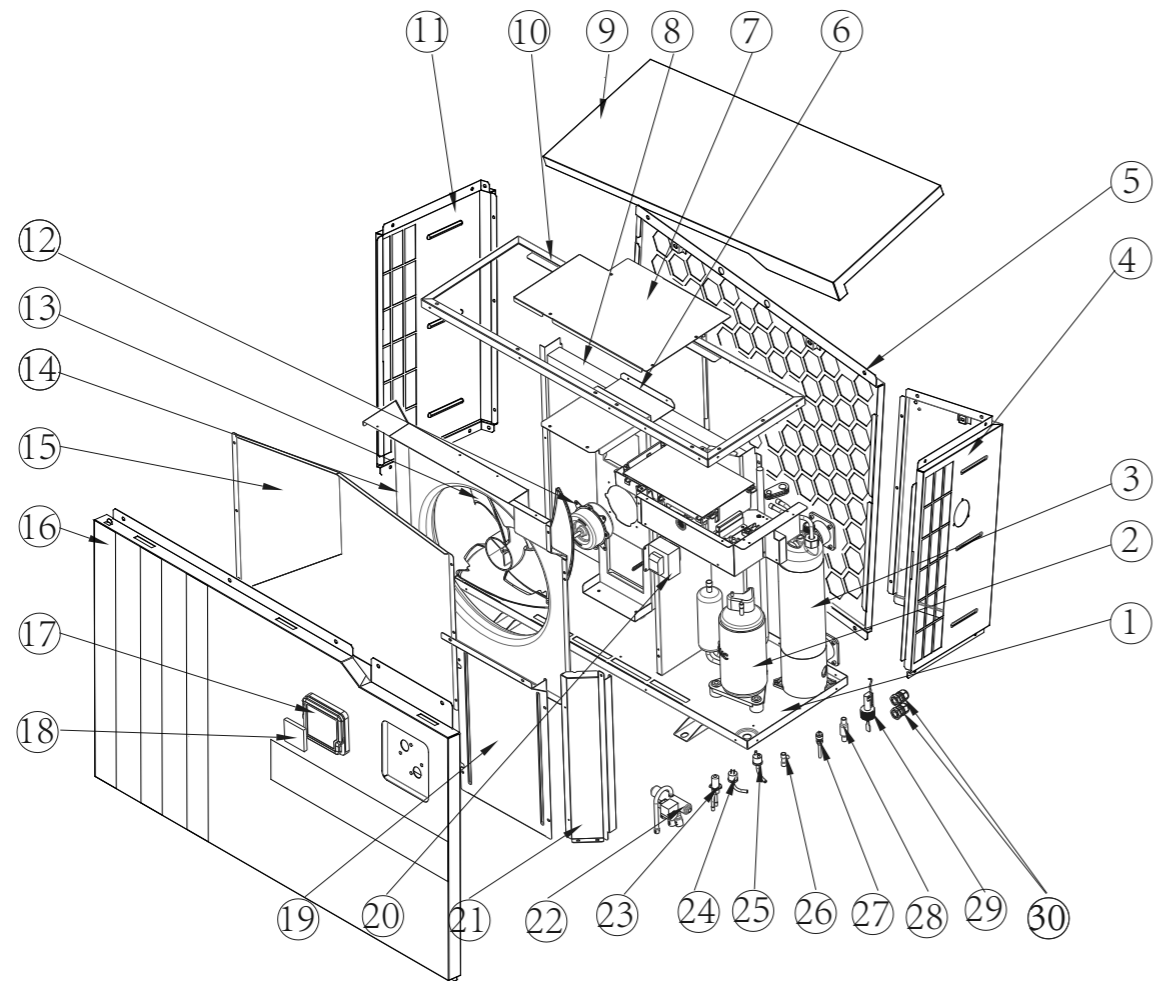

7036141 - NORSUP HEAT PUMP INVERTER, TYPE SILENT-PRO (TYPE 13)

7036141 - NORSUP HEAT PUMP INVERTER, TYPE SILENT-PRO (TYPE 13)

NR.	DESCRIPTION	PART NR.
1	Chassis	
2	Compressor	
3	Titanium heat exchanger	7034048
4	Right panel	
5	Back net	
6	Motor bracket	
7	Electric box cover	
8	Finned heat exchanger	
9	Top cover	
10	Top panel	
11	Left side panel	
12	Fan motor	7034049
13	Fan blade	7034050
14	Wind deflector	
15	Wind deflector	
16	Wind deflector	
17	Waterproof box	7034051
18	Colourful display	7036171
19	Panel	
20	Reactor	7034053
21	Bracket	
22	4-way-valves	7034054
23	EEV	7034055
24	High pressure switch	7034056
25	Low pressure switch	7034057
26	3-way pipe	
27	Needle valve	7034058
28	Filter	
29	Water flow switch	7034059
30	Over wire sheath	
31	5-position wiring base	7034060
32	Reply	7034061
33	Electrical box	
34	Fixing plate	
35	Inverter drive module	7034062
36	Over wire sheath	
	PCB controller	7036164
	Drain hose for heat pump L=102cm ø=12mm grey	7026961
	Hosetail drain outlet for heat pump black	7026962