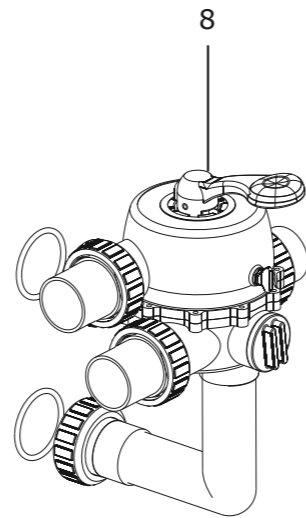

FLOTIDE POOL FILTER S700RB - S800R

FLOTIDE POOL FILTER S700RB - S800R

NR.	DESCRIPTION	FOR FILTER	PART NR. INCLUDES	PART NR.
1	Spinner for ringlock		1	7009292
2	Ringlock nut		1	7009316
3	Oil pressure gauge		1	7009341
4	Exhaust switch		1	7009345
5	Cover ring lock type lip ring		1	7009312
6	Lip ring for lock cover		1	7009331
7a	Filter Tank With Base	S700RB	1	
7b	Filter Tank With Base	S800R	1	
8	Multiport valve 2"		1	0891916
9	2" Connector Plate Side Mount		1	7031293
10a	Top part of the inner tank system	S700RB	1	
10b	Top part of the inner tank system	S800R	1	
11	2" Tank System Support		1	
12a	Bottom part of the inner tank system	S700RB	1	7031294
12b	Bottom part of the inner tank system	S800R	1	
13a	Lateral 126mm	S700RB	8	7009309
13b	Lateral 233mm	S800R	8	7009311
14	Water drain set		1	7009343