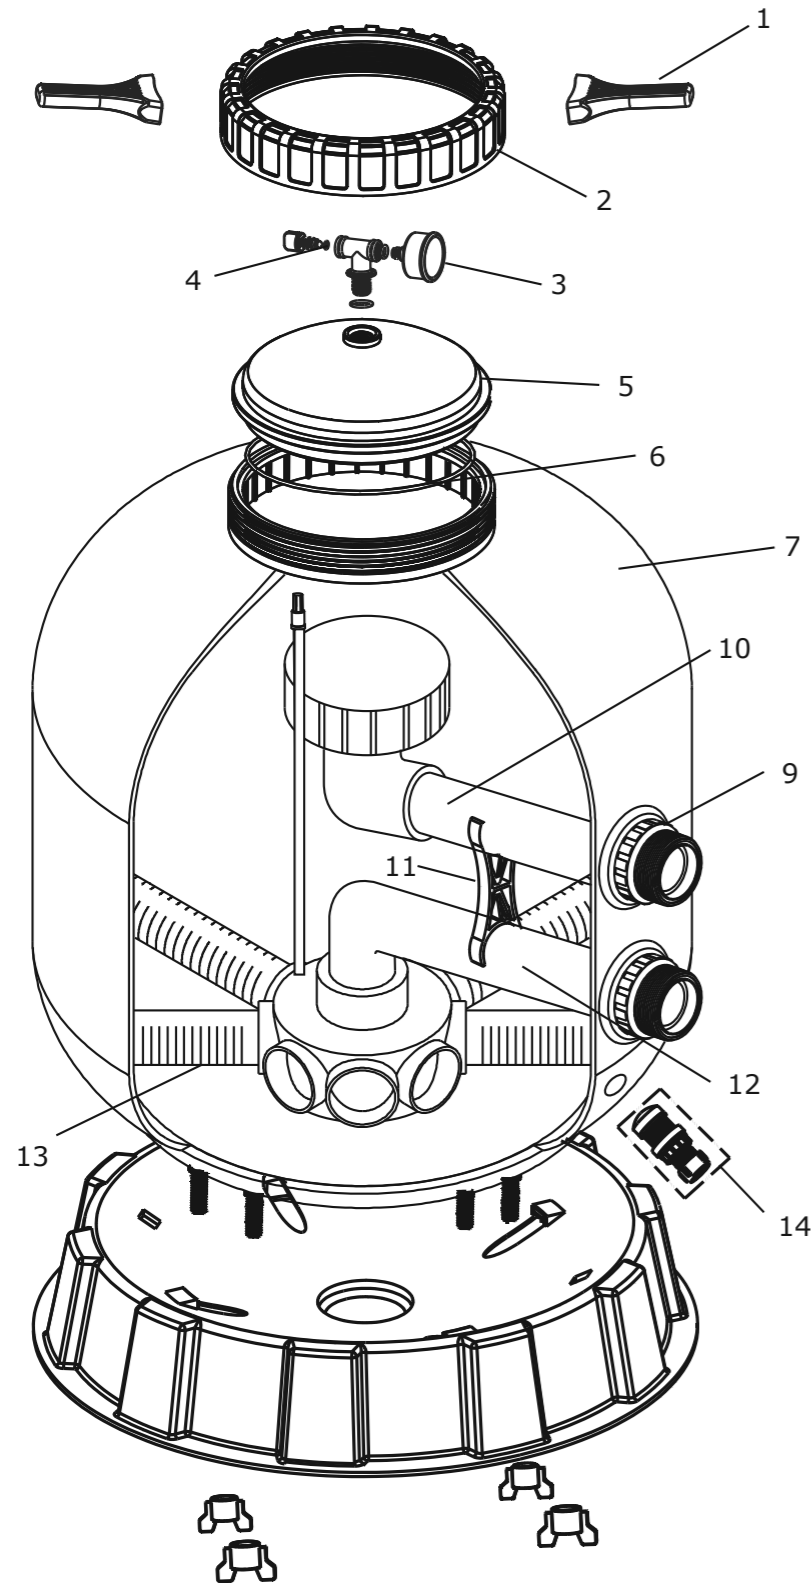

FLOTIDE POOL FILTER S700RB - S800R

FLOTIDE POOL FILTER S700RB - S800R

NR.	DESCRIPTION	FOR FILTER	PART NR. INCLUDES	PART NR.
1	Spinner for ringlock		1	7009292
2	Ringlock nut		1	7009316
3	Oil pressure gauge		1	7009341
4	Exhaust switch		1	7009345
5	Cover ring lock type lip ring		1	7009312
6	Lip ring for lock cover		1	7009331
7a	Filter Tank With Base	S700RB	1	
7b	Filter Tank With Base	S800R	1	
8	Multiport valve 2"		1	0891916
9	2" Connector Plate Side Mount		1	7031293
10a	Top part of the inner tank system	S700RB	1	
10b	Top part of the inner tank system	S800R	1	
11	2" Tank System Support		1	
12a	Bottom part of the inner tank system	S700RB	1	7031294
12b	Bottom part of the inner tank system	S800R	1	
13a	Lateral 126mm	S700RB	8	7009309
13b	Lateral 233mm	S800R	8	7009311
14	Water drain set		1	7009343