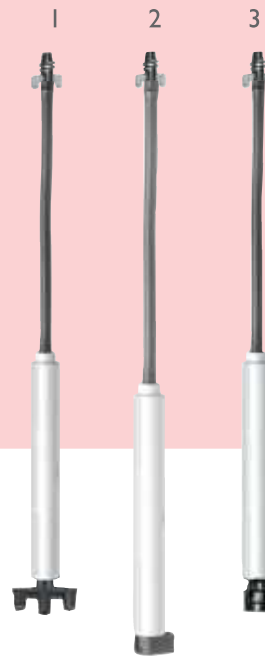

ACCESSORIES

SUSPENDED STANDS* With bayonet male

Item #		
1	797430	Suspended stand 30 cm and butterfly
1	797432	Suspended stand 60 cm and butterfly
2	797125	Suspended stand 30 cm and "fast-n-fast"
3	493125	Suspended stand 30 cm and female bayonet
3	493114	Suspended stand 50 cm and female bayonet
3	493119	Suspended stand 60 cm and female bayonet
3	493021	Suspended stand 20 cm and female bayonet
3	493121	Suspended stand 90 cm and female bayonet

* Optional additional lengths upon request.