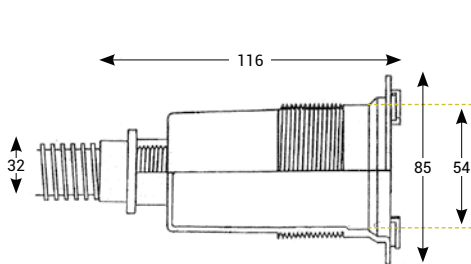

RGB and White mini LED lights

MINI LED SPOTS FOR MAXIMUM LIGHT!

- Our LED lights come **in mini LED version**, in white and in colour.
- Our range of mini LED lights integrates into all pool types (liner, concrete or fibreglass) and all pool shapes to light up specific points **such as stairs, steps, fountains and pool water features**.
- **Perfectly synchronisable with all Hayward LED lights**, these mini LEDs harmonise lighting at all corners of the pool.

CrystaLogic®

ColorLogic®

RGB AND WHITE
 MINI LED LIGHT

Description	3424LEDBL	3429LEDBL	3424LEDRGB	3429LEDRGB
Consumption in W	18 W		15 W	
Power supply	12VAC			
Number LEDs	3			
Lumens	630		320	
White / RGB	White		RGB	
LED technology	CrystaLogic		ColorLogic	
Application	Concrete	Vinyl	Concrete	Vinyl
White goods coloured elements				
Plastic body	COFIES / HAYWARD®			
Radiofrequency	No			
Remote Control	No			

Concrete (Dimensions in mm)

Vinyl (Dimensions in mm)