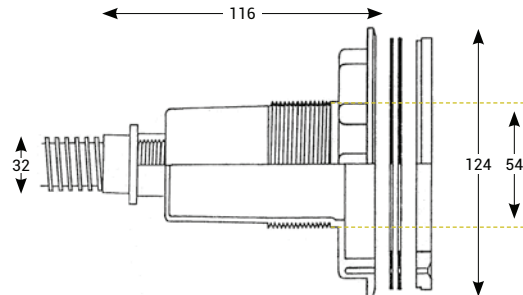

RGB and White mini LED lights

MINI LED SPOTS FOR MAXIMUM LIGHT!

- Our LED lights come **in mini LED version**, in white and in colour.
- Our range of mini LED lights integrates into all pool types (liner, concrete or fibreglass) and all pool shapes to light up specific points **such as stairs, steps, fountains and pool water features**.
- **Perfectly synchronisable with all Hayward LED lights**, these mini LEDs harmonise lighting at all corners of the pool.

CrystaLogic®

ColorLogic®

RGB AND WHITE
 MINI LED LIGHT

Description	3424LEDBL	3429LEDBL	3424LEDRGB	3429LEDRGB
Consumption in W	18 W		15 W	
Power supply	12VAC			
Number LEDs	3			
Lumens	630		320	
White / RGB	White		RGB	
LED technology	CrystaLogic		ColorLogic	
Application	Concrete	Vinyl	Concrete	Vinyl
White goods coloured elements				
Plastic body	COFIES / HAYWARD®			
Radiofrequency	No			
Remote Control	No			

Concrete (Dimensions in mm)

Vinyl (Dimensions in mm)