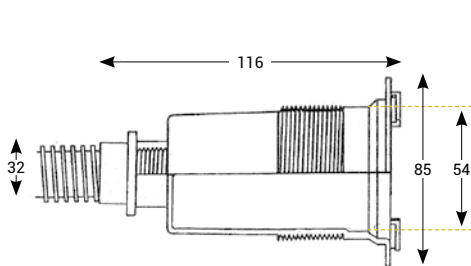

## MINI LED SPOTS FOR MAXIMUM LIGHT!

- Our LED lights come **in mini LED version**, in white and in colour.
- Our range of mini LED lights integrates into all pool types (liner, concrete or fibreglass) and all pool shapes to light up specific points **such as stairs, steps, fountains and pool water features.**
- **Perfectly synchronisable with all Hayward LED lights**, these mini LEDs harmonise lighting at all corners of the pool.

CrystaLogic®

ColorLogic®

RGB AND WHITE  
 MINI LED LIGHT

Description	3424LEDBL	3429LEDBL	3424LEDRGB	3429LEDRGB
Consumption in W	18 W		15 W	
Power supply	12VAC			
Number LEDs	3			
Lumens	630		320	
White / RGB	White		RGB	
LED technology	CrystaLogic		ColorLogic	
Application	Concrete	Vinyl	Concrete	Vinyl
White goods coloured elements				
Plastic body	COFIES / HAYWARD®			
Radiofrequency	No			
Remote Control	No			

Concrete (Dimensions in mm)

Vinyl (Dimensions in mm)