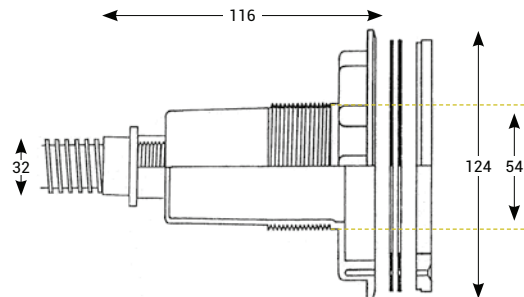

## MINI LED SPOTS FOR MAXIMUM LIGHT!

- Our LED lights come **in mini LED version**, in white and in colour.
- Our range of mini LED lights integrates into all pool types (liner, concrete or fibreglass) and all pool shapes to light up specific points **such as stairs, steps, fountains and pool water features.**
- **Perfectly synchronisable with all Hayward LED lights**, these mini LEDs harmonise lighting at all corners of the pool.

CrystaLogic®

ColorLogic®

RGB AND WHITE  
 MINI LED LIGHT

Description	3424LEDBL	3429LEDBL	3424LEDRGB	3429LEDRGB
Consumption in W	18 W		15 W	
Power supply	12VAC			
Number LEDs	3			
Lumens	630		320	
White / RGB	White		RGB	
LED technology	CrystaLogic		ColorLogic	
Application	Concrete	Vinyl	Concrete	Vinyl
White goods coloured elements				
Plastic body	COFIES / HAYWARD®			
Radiofrequency	No			
Remote Control	No			

Concrete (Dimensions in mm)

Vinyl (Dimensions in mm)