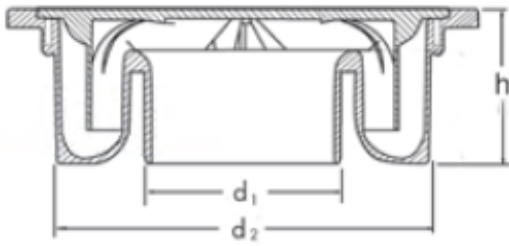

Floor sink

Material: PVC-U
Connection: glue socket/glue spigot
Connection type: bottom connection
Colour: grey
Self-cleaning: Yes, due to high drainage capacity
Lockable grill: Yes

Dimensions:

Item number	h	d ₁	d ₂
0360415	90	50	130
0360416	90	75	172