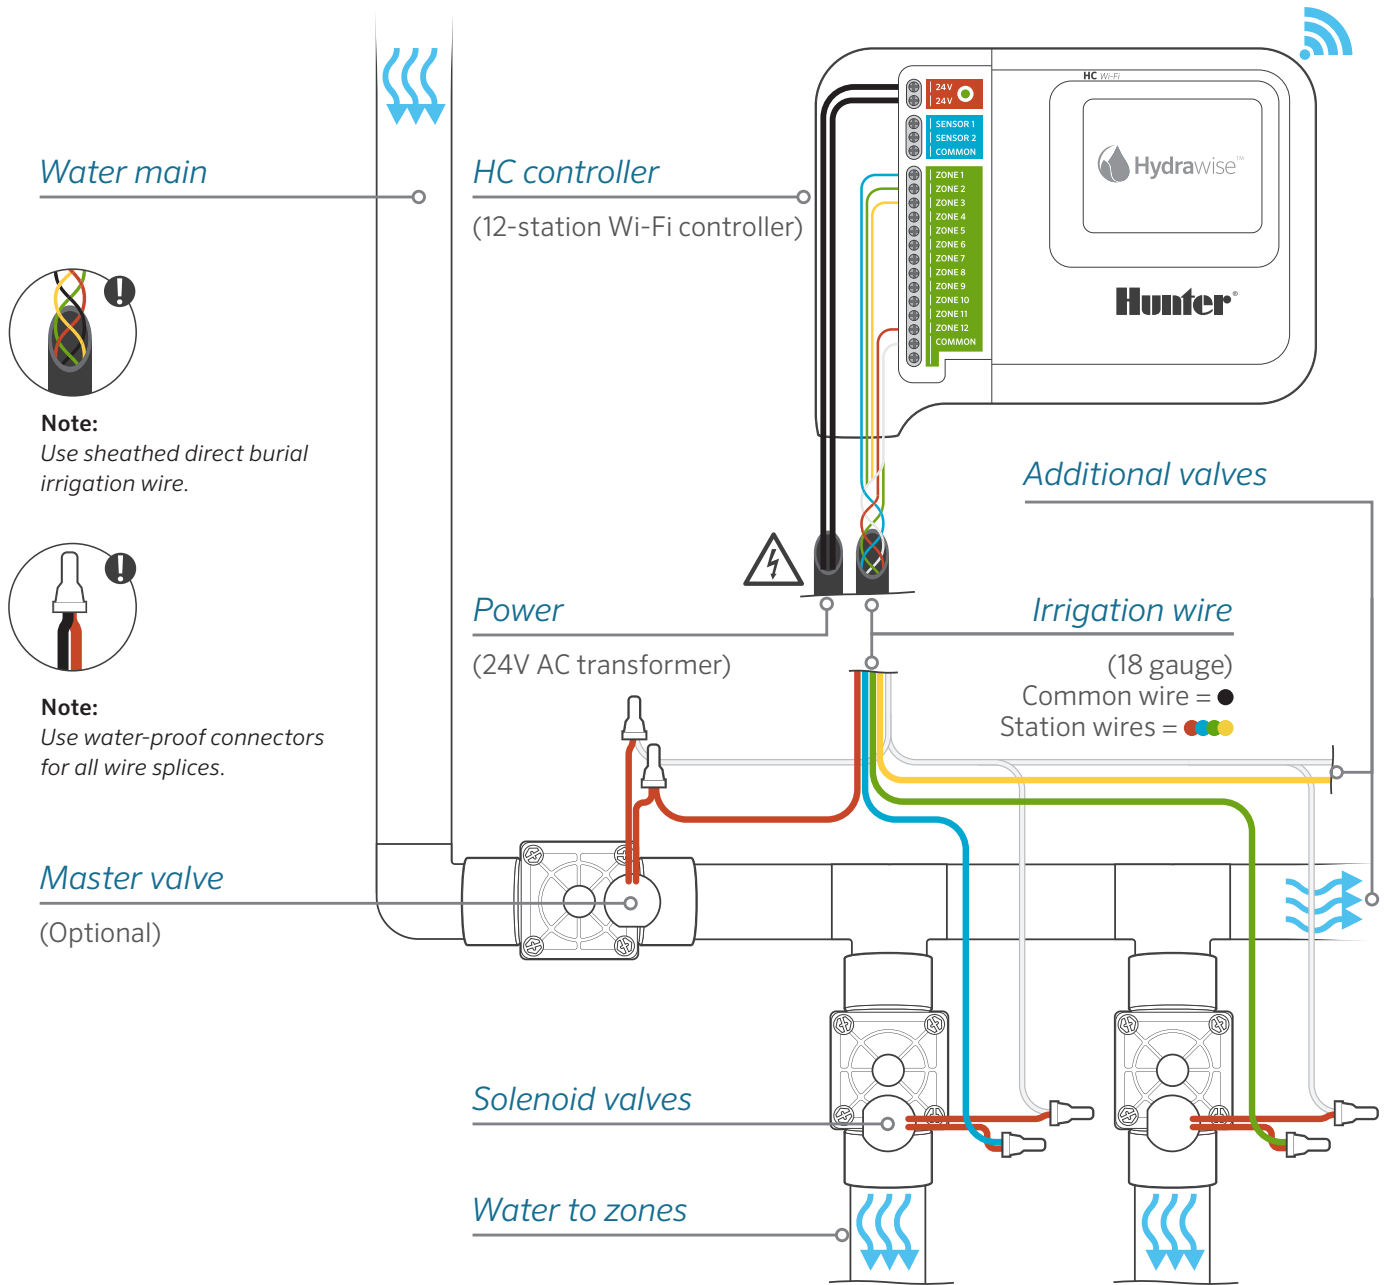

HC CONTROLLER WIRING DIAGRAM

Troubleshooting

Need more helpful information on your product? Find tips on installation, controller programming, and more.

 hunter.direct/hc