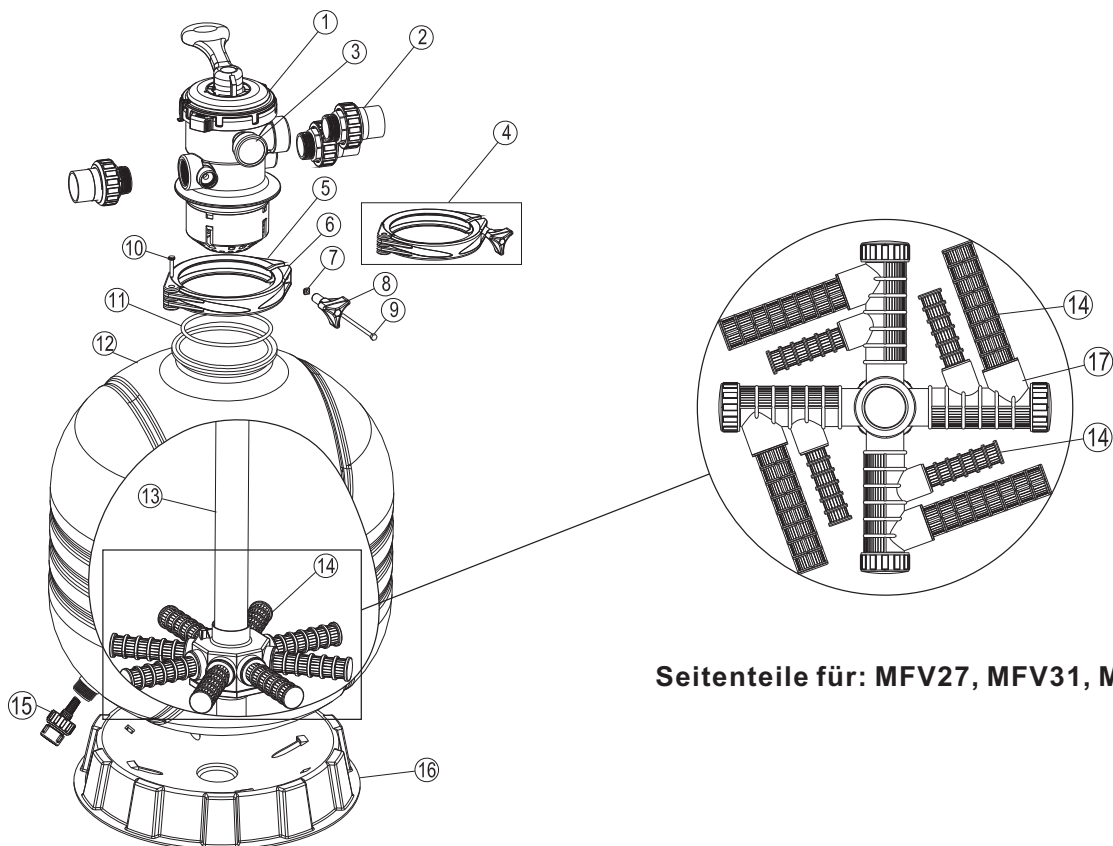

Schlüssel I.N.R.	Teil Nummer	Produktbeschreibung	MEN GE	Schlüssel I.N.R.	Teil Nummer	Produktbeschreibung	MENGE	
1	88281505	MPV07 6-Wege 1,5" Klemmen-Multiportventil für MFV17 MFV20 MFV24 MFV27A MFV31A Filter Max	1	13	12	01331029 MFV35 Filtertank	1	
	88280306	MPV08 6-Wege 2,0" Klemmen-Multiportventil für MFV27 MFV31 MFV35 Filter Max	1		89012507	Seitenteilbaugruppe mit Mittelrohr für MFV17	1	
2	89280102	1,5" Verbindungssatz (3 Teile) mit O-Ring für MPV07-Ventil	3		89012508	Seitenteilbaugruppe mit Mittelrohr für MFV20	1	
	89280103	2,0" Verbindungssatz (3 Teile) mit O-Ring für MPV08-Ventil	3		89012509	Seitenteilbaugruppe mit Mittelrohr für MFV24	1	
3	06021013	Kunststoffdruckmesser mit O-Ring (40psi)	1		89012510	Seitenteilbaugruppe mit Mittelrohr für MFV27A	1	
	01111048	Anschluss für Druckmesser/Stöpsel	1		89012513	Seitenteilbaugruppe mit Mittelrohr für MFV27	1	
4	89012512	Klemmensatz	1		89012511	Seitenteilbaugruppe mit Mittelrohr für MFV31A	1	
5	01271021	Klammerverschluss (links)	1		89012514	Seitenteilbaugruppe mit Mittelrohr für MFV31	1	
6	01271022	Klammerverschluss (rechts)	1		89012515	Seitenteilbaugruppe mit Mittelrohr für MFV35	1	
7	03021035	M6 Mutter	1		14	01172007	Seitenteile (115mm) für MFV17	8
8	01111101	Sternförmige Mutter	1			01172008	Seitenteile (126mm) für MFV20 MFV24 MFV27A MFV31A	8
9	03011166	M6X110mm Schrauben	1			01172010	Seitenteile (185mm) für MFV27 MFV31 MFV35	4
10	03018124	Stift	1			01172007	Seitenteile (115mm) für MFV27 MFV31 MFV35	4
12	02010007	O-Ring	1	15	89010107	Wasserablaufsatz	1	
	01331024	MFV17 Filtertank	1	16	01111059	Filterbasis für MFV17 MFV20	1	
	01331025	MFV20 Filtertank	1		01111062	Filterbasis für MFV24 MFV27A MFV27	1	
	01331026	MFV24 Filtertank	1		01331003	Filterbasis für MFV31A MFV31 MFV35	1	
	01331027	MFV27A MFV27 Filtertank	1	17	89012516	Seitenklammer für MFV27 MFV31 MFV35	4	
01331028	MFV31A MFV31 Filtertank	1						

Seitenteile für: MFV27, MFV31, MFV35