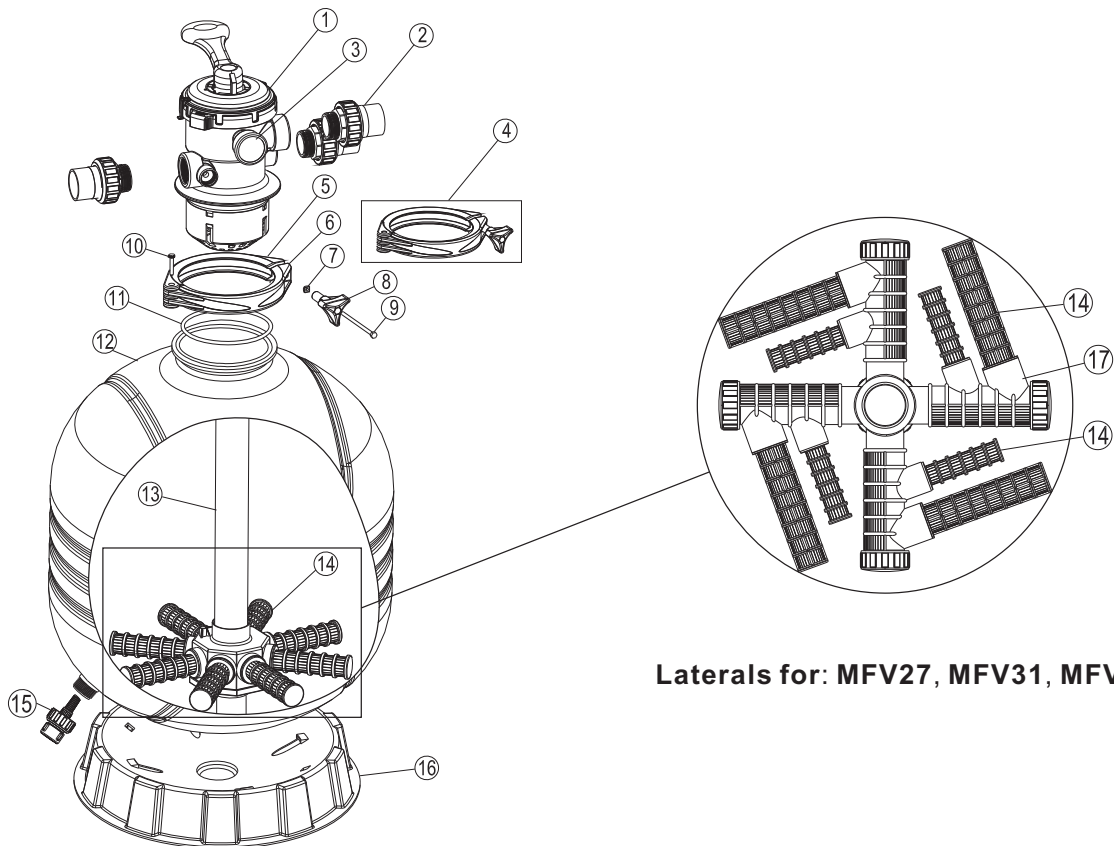

PARTS FOR FILTER MAX FILTER

Key NO.	Part Number	Product Description	QTY	Key NO.	Part Number	Product Description	QTY	
1	88281505	MPV07 6-Way 1.5" Clamp Type Multiport Valve for MFV17 MFV20 MFV24 MFV27A MFV31A Filter Max	1	12	01331029	MFV35 Filter Tank	1	
	88280306	MPV08 6-Way 2.0" Clamp Type Multiport Valve for MFV27 MFV31 MFV35 Filter Max	1		89012507	Lateral Assembly with Center Pipe for MFV17	1	
2	89280102	1.5" Union Set (3 Pieces) With O-Ring for MPV07 Valve	3		89012508	Lateral Assembly with Center Pipe for MFV20	1	
	89280103	2.0" Union Set (3 Pieces) With O-Ring for MPV08 Valve	3		89012509	Lateral Assembly with Center Pipe for MFV24	1	
3	06021013	Plastic Pressure Gauge With O-Ring (40psi)	1		89012510	Lateral Assembly with Center Pipe for MFV27A	1	
	01111048	Connector for Pressure Gauge/Stopper	1		89012513	Lateral Assembly with Center Pipe for MFV27	1	
4	89012512	Clamp Kit	1		89012511	Lateral Assembly with Center Pipe for MFV31A	1	
5	01271021	Clamp Lock (left)	1		89012514	Lateral Assembly with Center Pipe for MFV31	1	
6	01271022	Clamp Lock (right)	1		89012515	Lateral Assembly with Center Pipe for MFV35	1	
7	03021035	M6 Nut	1		14	01172007	Laterals (115mm) for MFV17	8
8	01111101	Star-Shaped Nut	1			01172008	Laterals (126mm) for MFV20 MFV24 MFV27A MFV31A	8
9	03011166	M6×110mm Screws	1			01172010	Laterals (185mm) for MFV27 MFV31 MFV35	4
10	03018124	Pin	1			01172007	Laterals (115mm) for MFV27 MFV31 MFV35	4
11	02010007	O-Ring	1	15		89010107	Water Drain Set	1
12	01331024	MFV17 Filter Tank	1	16	01111059	Filter Base for MFV17 MFV20	1	
	01331025	MFV20 Filter Tank	1		01111062	Filter Base for MFV24 MFV27A MFV27	1	
	01331026	MFV24 Filter Tank	1		01331003	Filter Base for MFV31A MFV31 MFV35	1	
	01331027	MFV27A MFV27 Filter Tank	1	17	89012516	Laterals bracket for MFV27 MFV31 MFV35	4	
	01331028	MFV31A MFV31 Filter Tank	1					