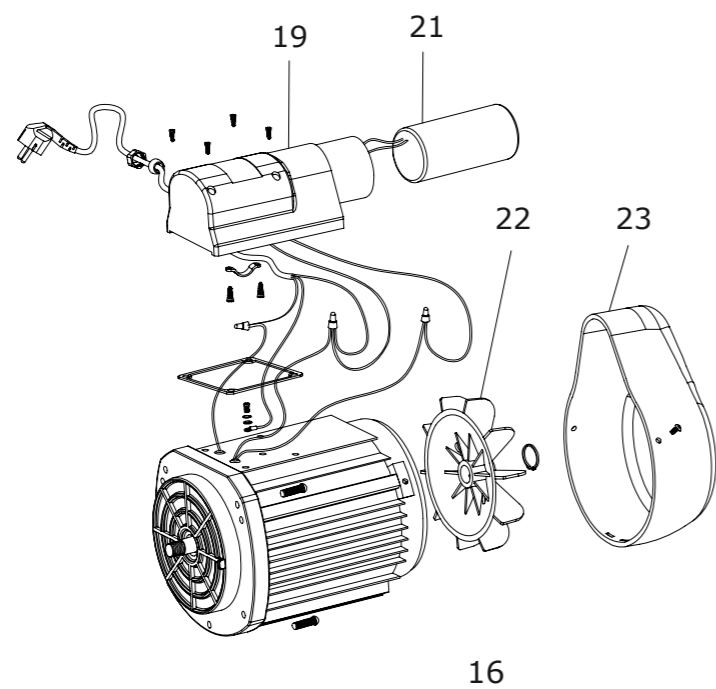

FLOTIDE POOL PUMP SC

FLOTIDE POOL PUMP SC

NR.	DESCRIPTION	FOR FILTER	PART NR. INCLUDES	PART NR.
1	Transparent lid		1	7009304
2	O-Ring		1	7009333
3	Basket with handle		1	7009349
4	Union with nut without O-Ring		2	7009368
5	Drain plug with O-ring		1	7009348
6	Pump body	SC050-SC100	1	7010414
7	O-ring for Diffuser		1	
8	Diffuser		1	
9	Impeller Screw with O-ring		1	
10a	Impeller	SC050	1	7009322
10b	Impeller	SC075	1	7009323
10c	Impeller	SC100	1	7009324
11	Mechanical seal		1	7009339
12	O-Ring		1	7009335
13	SC Pump Flange		1	
14	Ring Lock Nut		1	7037553
15	Motor Slinger		1	
16a	Motor	SC050	1	
16b	Motor	SC075	1	
16c	Motor	SC100	1	
17	Opening key		1	
18	SC Pumps Base		1	
19	Cable Box for SC Pump		1	
21a	Capacitor 14µF	SC050	1	7010423
21b	Capacitor 20µF	SC075	1	7010426
21c	Capacitor 25µF	SC100-SC150	1	7010427
22	Cooling fan		1	7009296
23	Fan cover		1	7009298
25	O-ring		2	7009337