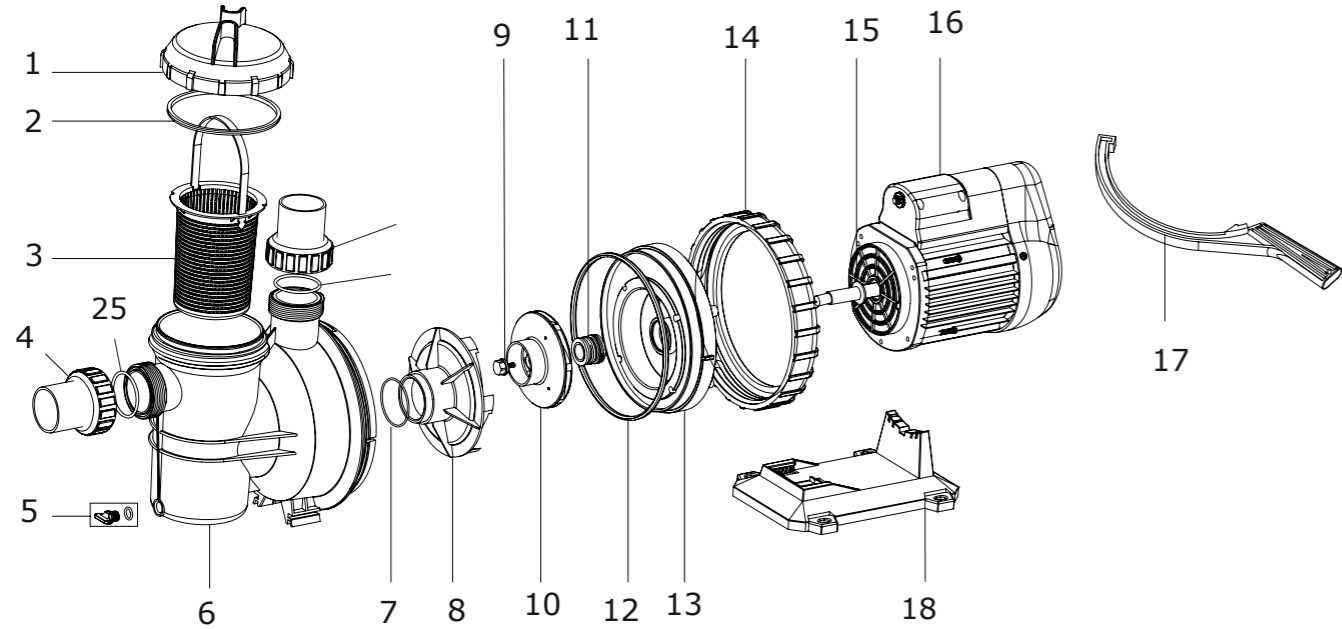

FLOTIDE POOL PUMP SC

FLOTIDE POOL PUMP SC

NR.	DESCRIPTION	FOR FILTER	PART NR. INCLUDES	PART NR.
1	Transparent lid		1	7009304
2	O-Ring		1	7009333
3	Basket with handle		1	7009349
4	Union with nut without O-Ring		2	7009368
5	Drain plug with O-ring		1	7009348
6	Pump body	SC050-SC100	1	7010414
7	O-ring for Diffuser		1	
8	Diffuser		1	
9	Impeller Screw with O-ring		1	
10a	Impeller	SC050	1	7009322
10b	Impeller	SC075	1	7009323
10c	Impeller	SC100	1	7009324
11	Mechanical seal		1	7009339
12	O-Ring		1	7009335
13	SC Pump Flange		1	
14	Ring Lock Nut		1	7037553
15	Motor Slinger		1	
16a	Motor	SC050	1	
16b	Motor	SC075	1	
16c	Motor	SC100	1	
17	Opening key		1	
18	SC Pumps Base		1	
19	Cable Box for SC Pump		1	
21a	Capacitor 14µF	SC050	1	7010423
21b	Capacitor 20µF	SC075	1	7010426
21c	Capacitor 25µF	SC100-SC150	1	7010427
22	Cooling fan		1	7009296
23	Fan cover		1	7009298
25	O-ring		2	7009337