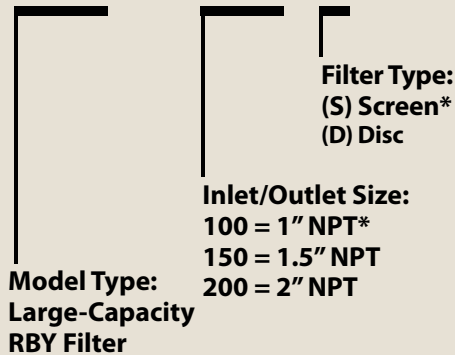

Models

- LCRBY100D - 1" Large-Capacity Disc Filter
- LCRBY150S - 1.5" Large-Capacity Screen Filter
- LCRBY150D - 1.5" Large-Capacity Disc Filter
- LCRBY200S - 2" Large-Capacity Screen Filter
- LCRBY200D - 2" Large-Capacity Disc Filter

Easy to Clean: Just rinse and replace.

How To Specify

LCRBY - 200 - S

Disc Filter

Disc Filter: These 120 mesh filters are made up of hundreds of grooved discs that allow water to pass while trapping debris. Less maintenance required due to the large surface area.