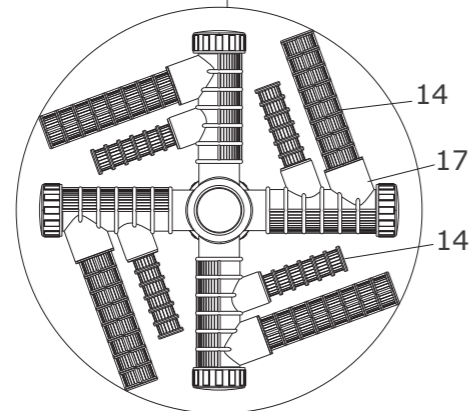

SPARE PARTS

Mega+ Pool filter MFV

Laterals for: MFV27, MFV31, MFV35

Mega+ Pool filter MFV

NR.	DESCRIPTION	FOR FILTER	PART NR. INCLUDES	PART NR.
1a	Mega+ 1,5" Top Mount Valve (6 way) clamp lock	MFV17 MFV20 MFV24	1	0892725
1b	Mega+ 2" Top Mount Valve (6 way) clamp lock	MFV27 MFV31 MFV35	1	0892726
2a	Union set (2pcs) 1 1/2" with O-Ring	MFV17 MFV20 MFV24	3	7009365
2b	Union set (3pcs) 2" with O-Ring	MFV27 MFV31 MFV35	3	7009366
3a	Oil pressure gauge		1	7009341
3b	Connector for oil pressure gauge		1	7009306
4	Clamp		1	7009347
11	O-Ring		1	7009329
12a	Filter Tank	MFV17	1	
12b	Filter Tank	MFV20	1	
12c	Filter Tank	MFV24	1	
12d	Filter Tank	MFV27A MFV27	1	
12e	Filter Tank	MFV31A MFV31	1	
12f	Filter Tank	MFV35	1	
13a	Lateral Assembly with Center Pipe	MFV17	1	
13b	Lateral Assembly with Center Pipe	MFV20	1	
13c	Lateral Assembly with Center Pipe	MFV24	1	
13d	Lateral Assembly with Center Pipe	MFV27A	1	
13e	Lateral Assembly with Center Pipe	MFV27	1	
13f	Lateral Assembly with Center Pipe	MFV31A	1	
13g	Lateral Assembly with Center Pipe	MFV31	1	
13h	Lateral Assembly with Center Pipe	MFV35	1	
14a	Lateral 115mm	MFV17	8	7009308
14b	Lateral 126mm	MFV20 MFV24	8	7009309
14c	Lateral 185mm	MFV27 MFV31 MFV35	4	7009310
15	Water drain set		1	7009346
16a	Filter Base	MFV17 MFV20	1	
16b	Filter Base	MFV24 MFV27A MFV27	1	
16c	Filter Base	MFV31A MFV31 MFV35	1	
17	Laterals bracket	MFV27 MFV31 MFV35	4	