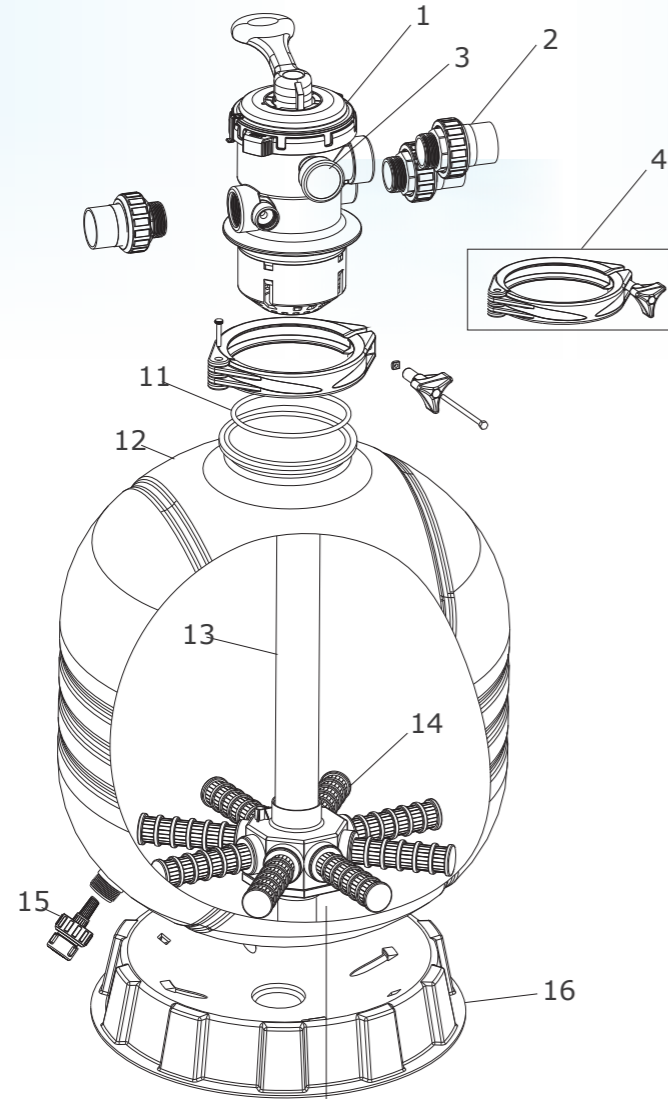

SPARE PARTS

Mega+ Pool filter MFV

Laterals for: MFV27, MFV31, MFV35

Mega+ Pool filter MFV

NR.	DESCRIPTION	FOR FILTER	PART NR. INCLUDES	PART NR.
1a	Mega+ 1,5" Top Mount Valve (6 way) clamp lock	MFV17 MFV20 MFV24	1	0892725
1b	Mega+ 2" Top Mount Valve (6 way) clamp lock	MFV27 MFV31 MFV35	1	0892726
2a	Union set (2pcs) 1 1/2" with O-Ring	MFV17 MFV20 MFV24	3	7009365
2b	Union set (3pcs) 2" with O-Ring	MFV27 MFV31 MFV35	3	7009366
3a	Oil pressure gauge		1	7009341
3b	Connector for oil pressure gauge		1	7009306
4	Clamp		1	7009347
11	O-Ring		1	7009329
12a	Filter Tank	MFV17	1	
12b	Filter Tank	MFV20	1	
12c	Filter Tank	MFV24	1	
12d	Filter Tank	MFV27A MFV27	1	
12e	Filter Tank	MFV31A MFV31	1	
12f	Filter Tank	MFV35	1	
13a	Lateral Assembly with Center Pipe	MFV17	1	
13b	Lateral Assembly with Center Pipe	MFV20	1	
13c	Lateral Assembly with Center Pipe	MFV24	1	
13d	Lateral Assembly with Center Pipe	MFV27A	1	
13e	Lateral Assembly with Center Pipe	MFV27	1	
13f	Lateral Assembly with Center Pipe	MFV31A	1	
13g	Lateral Assembly with Center Pipe	MFV31	1	
13h	Lateral Assembly with Center Pipe	MFV35	1	
14a	Lateral 115mm	MFV17	8	7009308
14b	Lateral 126mm	MFV20 MFV24	8	7009309
14c	Lateral 185mm	MFV27 MFV31 MFV35	4	7009310
15	Water drain set		1	7009346
16a	Filter Base	MFV17 MFV20	1	
16b	Filter Base	MFV24 MFV27A MFV27	1	
16c	Filter Base	MFV31A MFV31 MFV35	1	
17	Laterals bracket	MFV27 MFV31 MFV35	4	