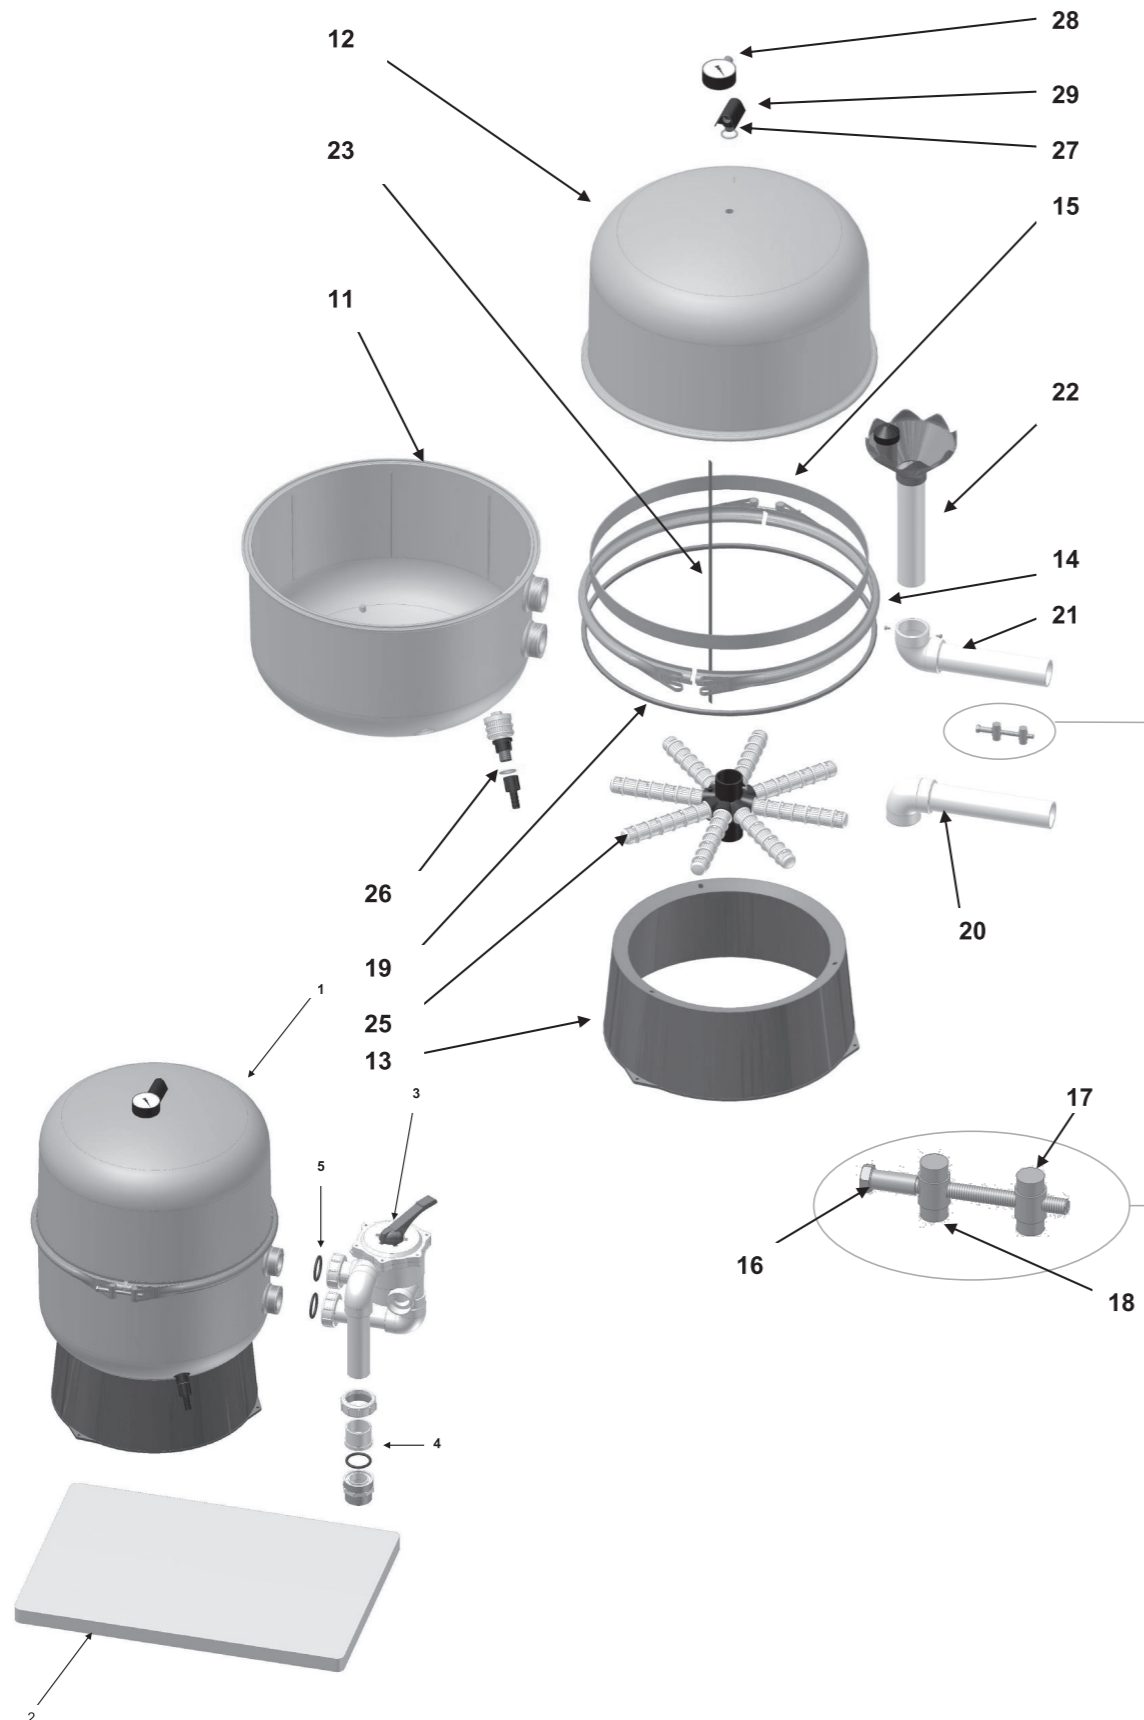

7025339 - NORSUP DUPLEX FILTER

7025339 - NORSUP DUPLEX FILTER

NR.	DESCRIPTION	PART NR.
2a	Bottom pallet 630 x 420 mm 400 SM 2-pcs	7025342
3	Multiport valve side mount 1 1/2" + fittings	7025776
11	Unterschale inkl. Entleerung	
12	Oberschale	
13	Filter base	
14a	Tension ring complete	
15	Inner ring	
16	Clamping screw M8x100	
17	Clamping nut - M8	
18	Clamping roll MS	
19a	O-ring body	7025777
20a	Bottom piping of the inner tank system	7025780
21a	Top piping of the inner tank system	7025783
22a	Top part of the inner tank system	7025786
23a	Air vent pipe	7025789
25a	Lateral set	7025792
26	Water drain set	7025795
27	Seal 3/8"	7025796
28	Pressure gauge 63mm 0-2,5 bar 3/8" bottom connection	7025797
29	Air vent	7025798