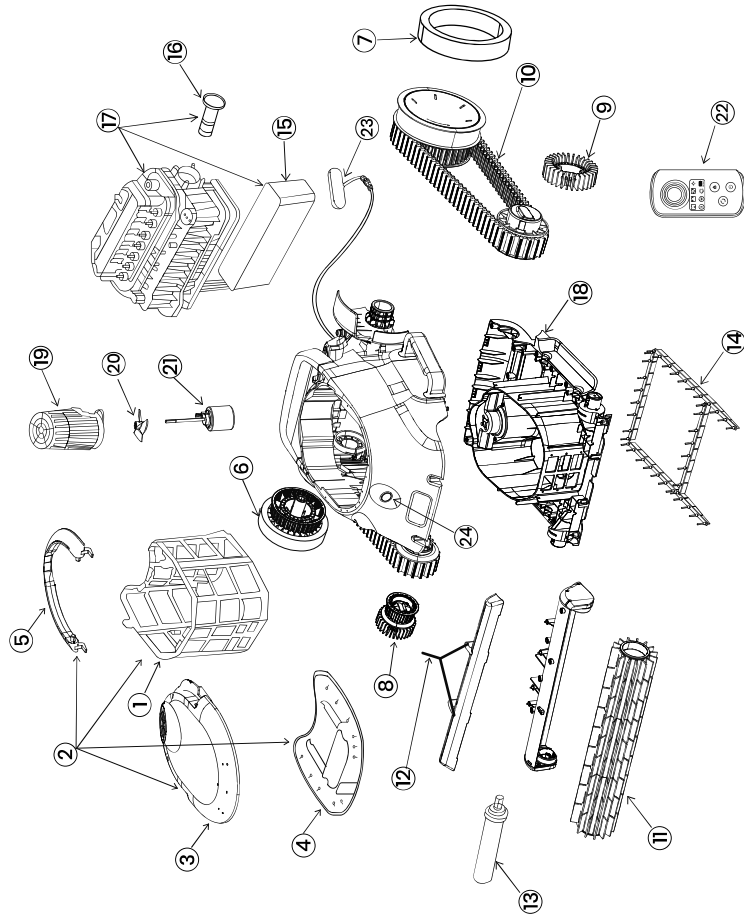

SPARE PARTS

7043158 - NORSUP AUTOMATIC CLEANING ROBOT TYPE AQUARACER V2

NORSUP

SPARE PARTS

7043158 - NORSUP AUTOMATIC CLEANING ROBOT TYPE AQUARACER V2

NR.	DESCRIPTION	PART NR.
1	Mesh Filter-150µm	7040450
	Mesh filter bag (3 pcs per box)	7040448
	HEPA Filter	7040451
	Felt Filter Bag (high precision bag)	7040449
2	Filter Basket(Mesh)	7040452
3	Basket Top Cover	7043313
4	Basket Bottom Cover	7043314
5	Filter Basket Handle	7043315
6	PVA Rear Wheel (with Wheel hub)	7043316
7	PVA Back Tire	7040457
8	Front Silicon Wheel(with Wheel hub)	7943317
9	Front Edge Brush	7943318
10	Track (Wide)	7043319
11	Silicone Brush	7040458
12	Water Detection Module	7040467
13	Brush Motor	7040462
14	Bottom shell soft brush	7043320
15	Ace 600 Battery Pack	7040461
16	Drive Motor	7040465
17	Core Unit	7040464
18	Machine Bottom Shell	7043321
19	Propeller Protector	7040470
20	Propeller	7040469
21	Suction Motor	7040466
22	Remote control	7043322
23	Floating Cable	7040468
24	Ultrasonic Sensor	7043323
	100W Fast Charger EU plug	7040453
	60W Charger EU plug	7040454
	100W Fast Charger UK plug	7042023
	60W Charger UK plug	7042024
	Panoramic Skimmer	7040460